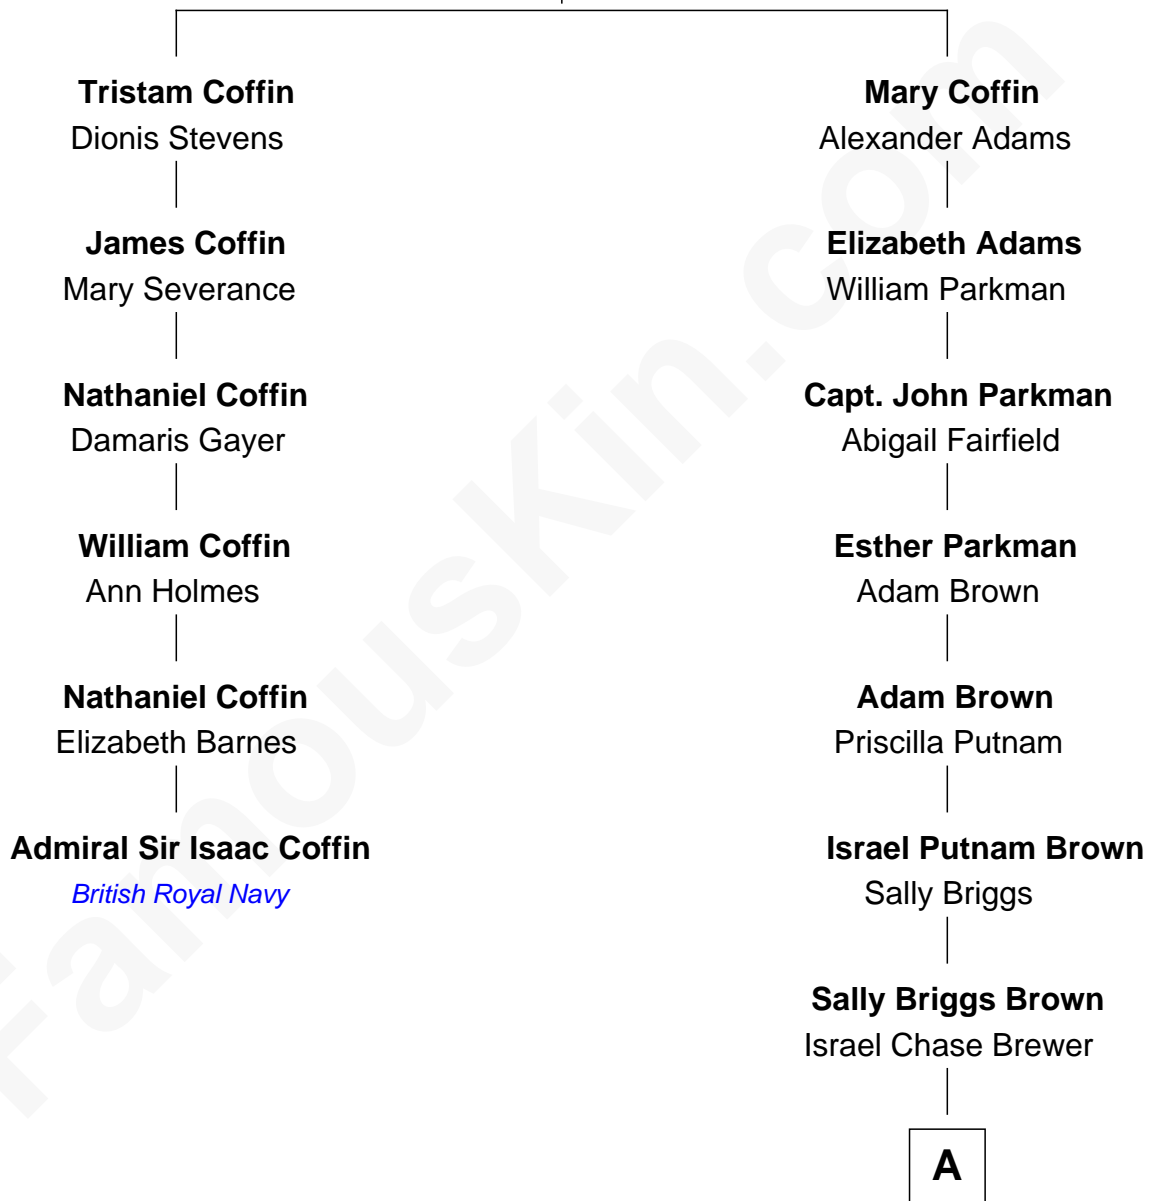

FamousKin.com
Relationship Chart of
Admiral Sir Isaac Coffin
British Royal Navy

5th cousin 4 times removed of

Calvin Coolidge
30th U.S. President

Peter Coffin
 Joan Kember

A

—
Sarah Almeda Brewer
Calvin Galusha Coolidge

—
Col. John Calvin Coolidge
Victoria Josephine Moor

—
Calvin Coolidge
30th U.S. President

FamousKin.com