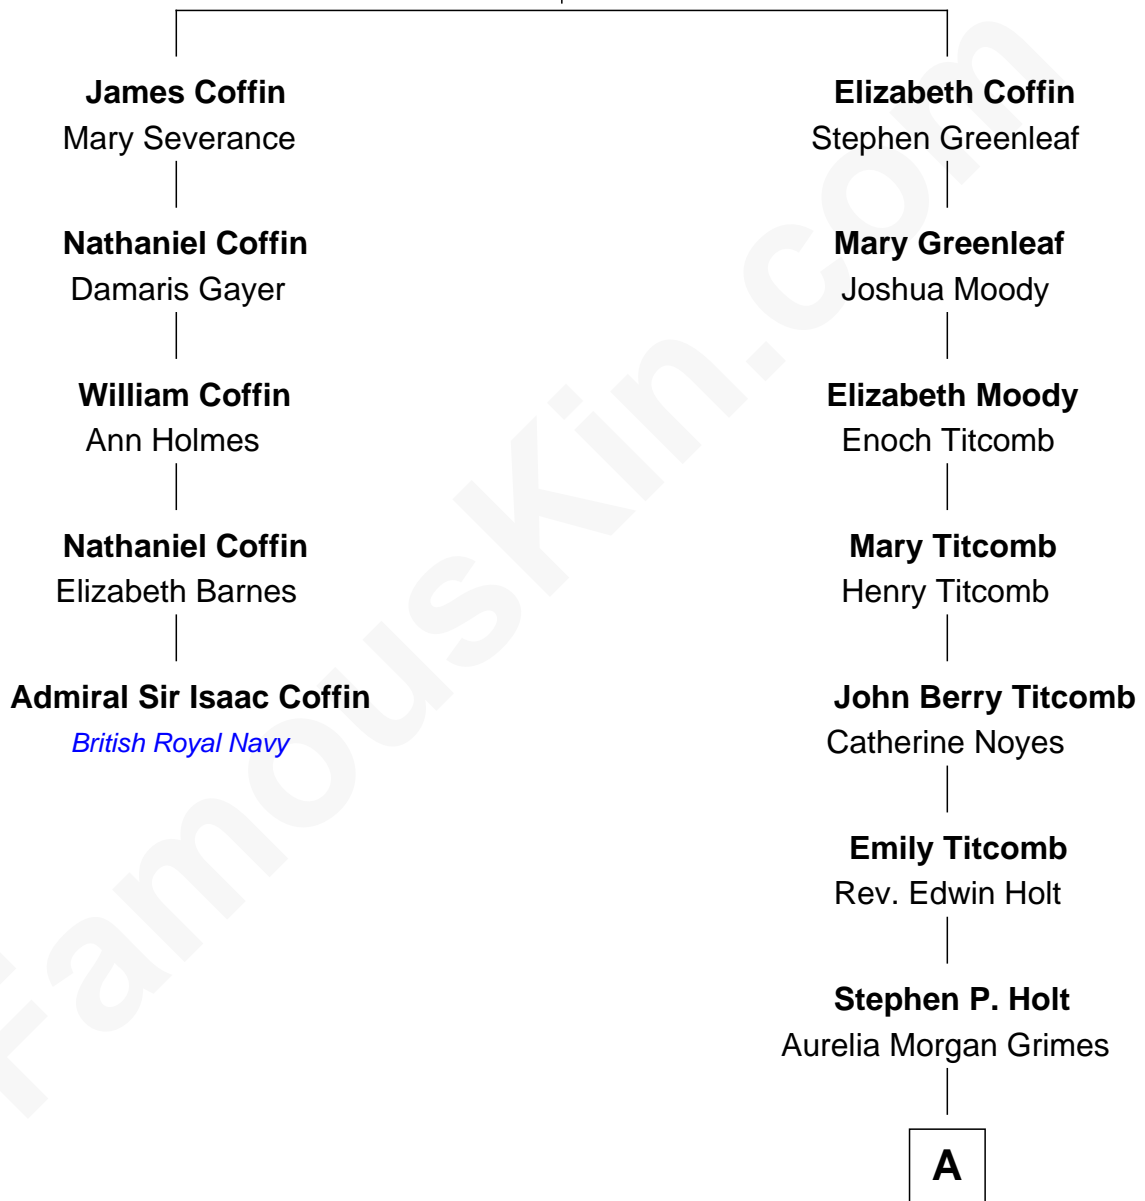

FamousKin.com
Relationship Chart of
Admiral Sir Isaac Coffin
British Royal Navy

4th cousin 6 times removed of

Linda Hamilton
TV and Movie Actress

Tristram Coffin
 Dionis Stevens

A

Taylor Holt
Frances Kyle

Dr. Richard Huckstep Holt
Mildred Alberta Derby

Barbara Kyle Holt
Dr. Carroll Stanford Hamilton

Linda Hamilton
TV and Movie Actress