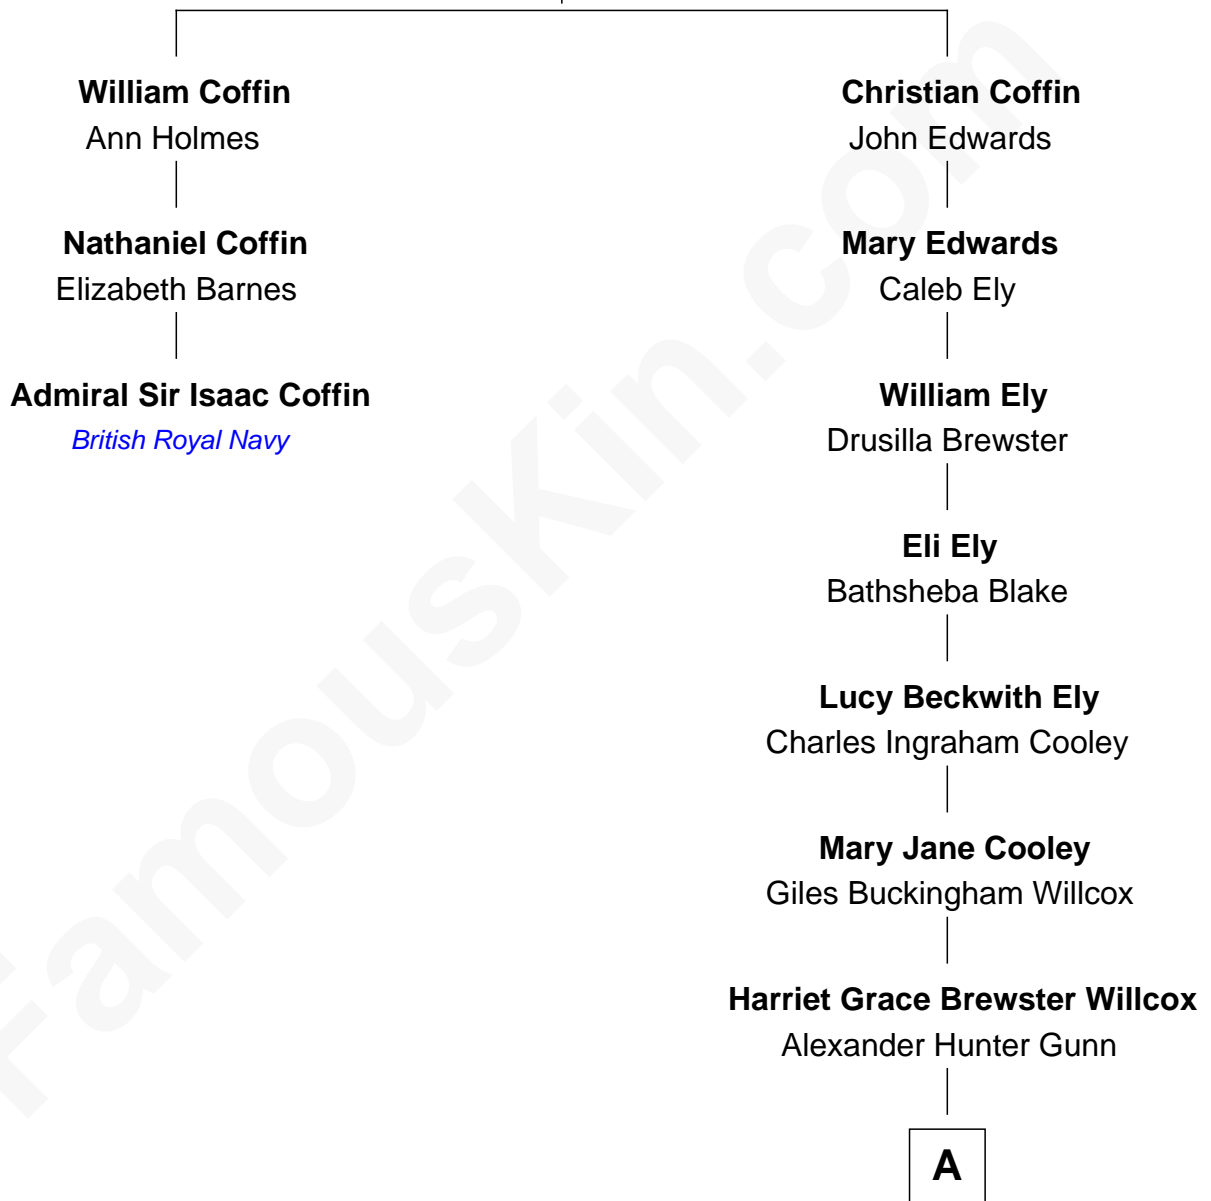

**FamousKin.com**  
**Relationship Chart of**  
**Admiral Sir Isaac Coffin**  
*British Royal Navy*

2nd cousin 7 times removed of

**Andrew Shue**  
*TV Actor*

**Nathaniel Coffin**  
 Damaris Gayer

A

**Mary Brewster Gunn**  
Adoniram Judson Wells

**Anne Brewster Wells**  
James William Shue

**Andrew Shue**  
*TV Actor*

FamousKin.com