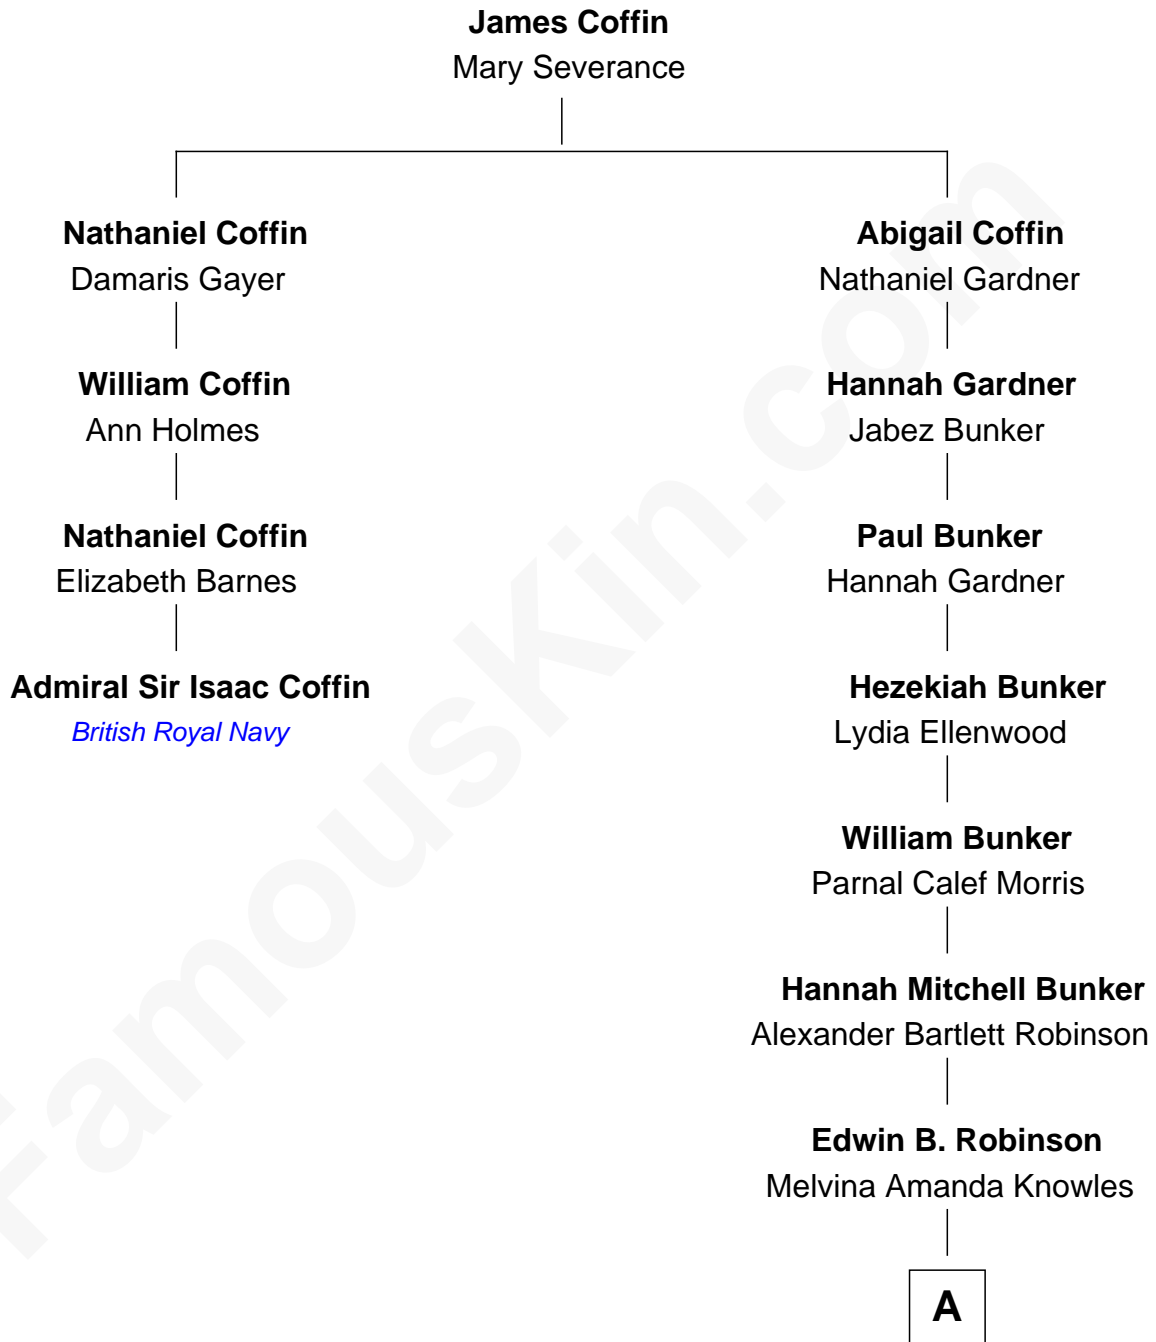

FamousKin.com
Relationship Chart of
Admiral Sir Isaac Coffin
British Royal Navy

3rd cousin 6 times removed of
John Lithgow
Stage, TV, and Movie Actor

A

|
Ina Berenice Robinson
Arthur Washington Lithgow

|
Arthur Washington Lithgow
Sarah Jane Price

|
John Lithgow
Stage, TV, and Movie Actor

FamousKin.com