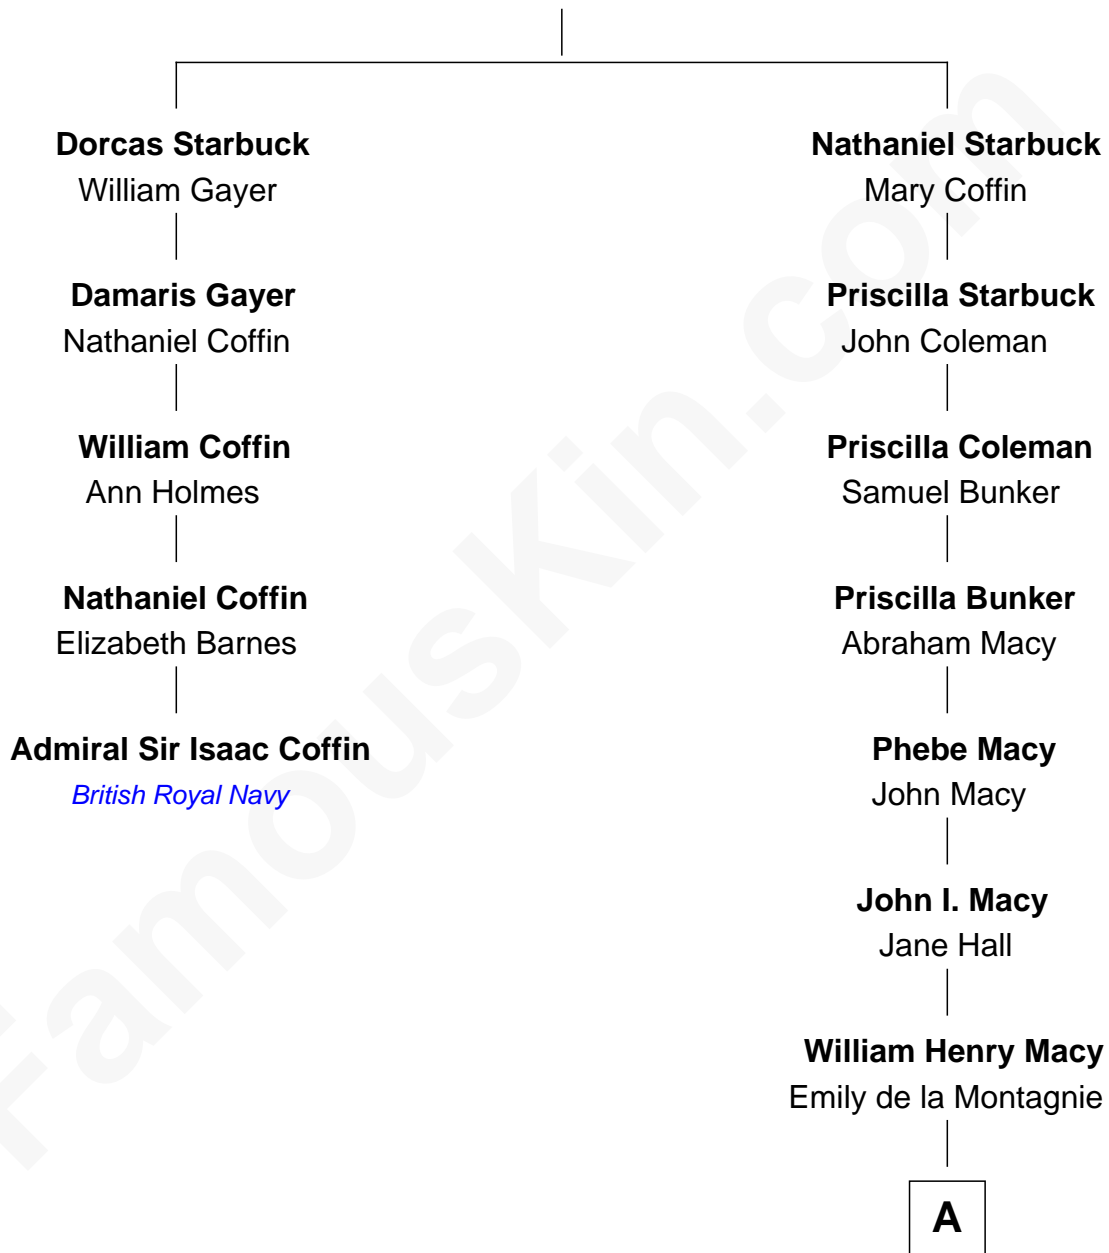

FamousKin.com
Relationship Chart of
Admiral Sir Isaac Coffin
British Royal Navy

4th cousin 5 times removed of

William H. Macy
TV and Movie Actor

Edward Starbuck
 Katharine - - - - -

A

—
Albert Hall Macy

Elizabeth C. Somerville

—
William Hall Macy

Lois Elizabeth Overstreet

—
William H. Macy

TV and Movie Actor

FamousKin.com