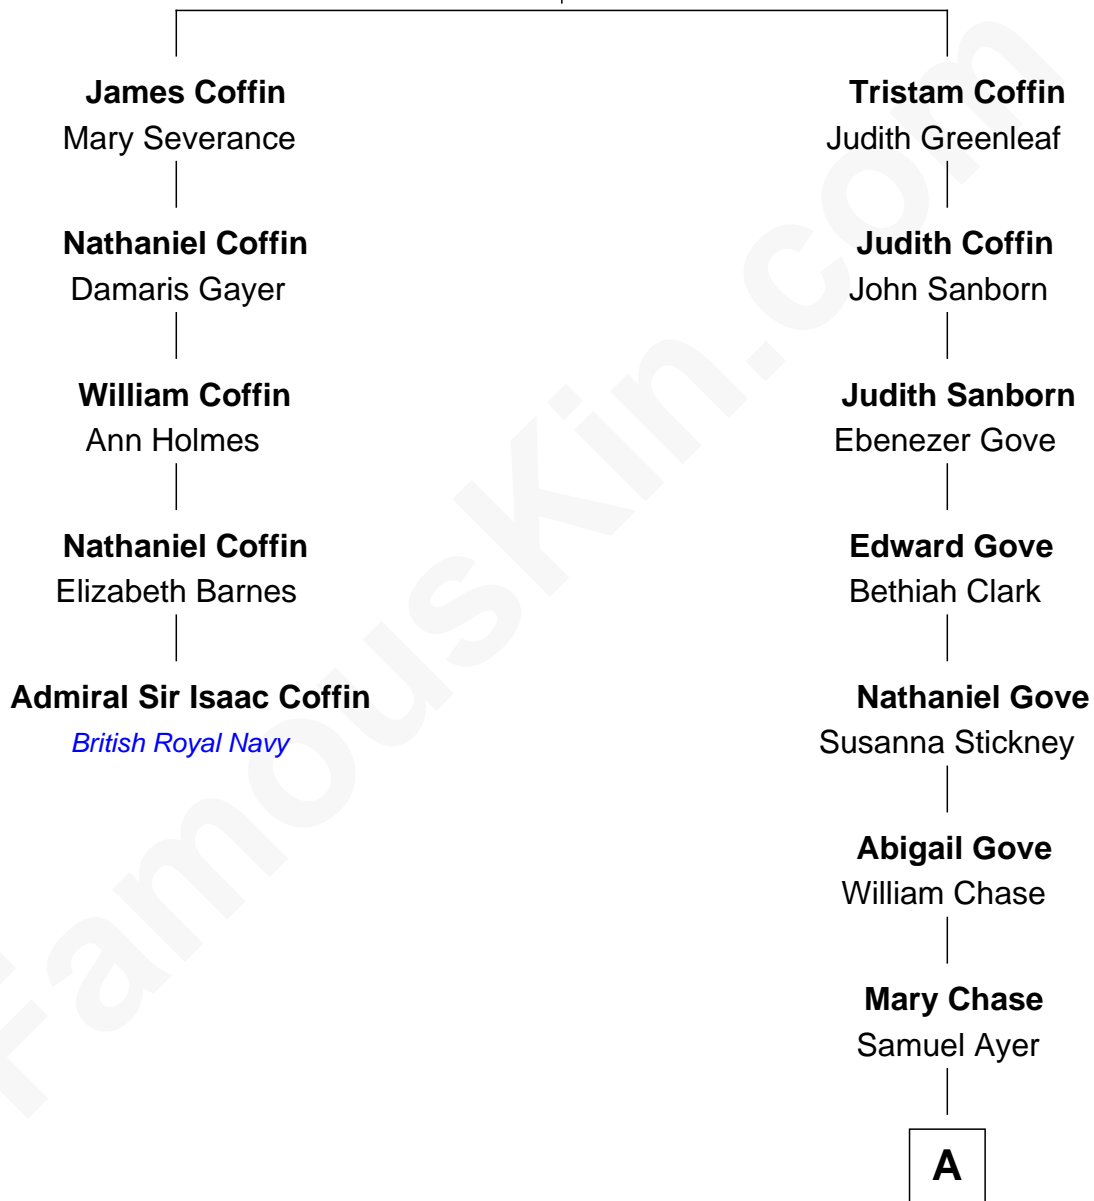

FamousKin.com
Relationship Chart of
Admiral Sir Isaac Coffin
British Royal Navy

4th cousin 7 times removed of
Gerald Ford
38th U.S. President

Tristram Coffin
 Dionis Stevens

A

|
John Varnum Ayer
Elida Vanderburgh Manney

|
George Manney Ayer
Amy Gridley Butler

|
Adele Augusta Ayer
Levi Addison Gardner

|
Dorothy Ayer Gardner
Leslie Lynch King

|
Gerald Ford
38th U.S. President

FamousKin.com