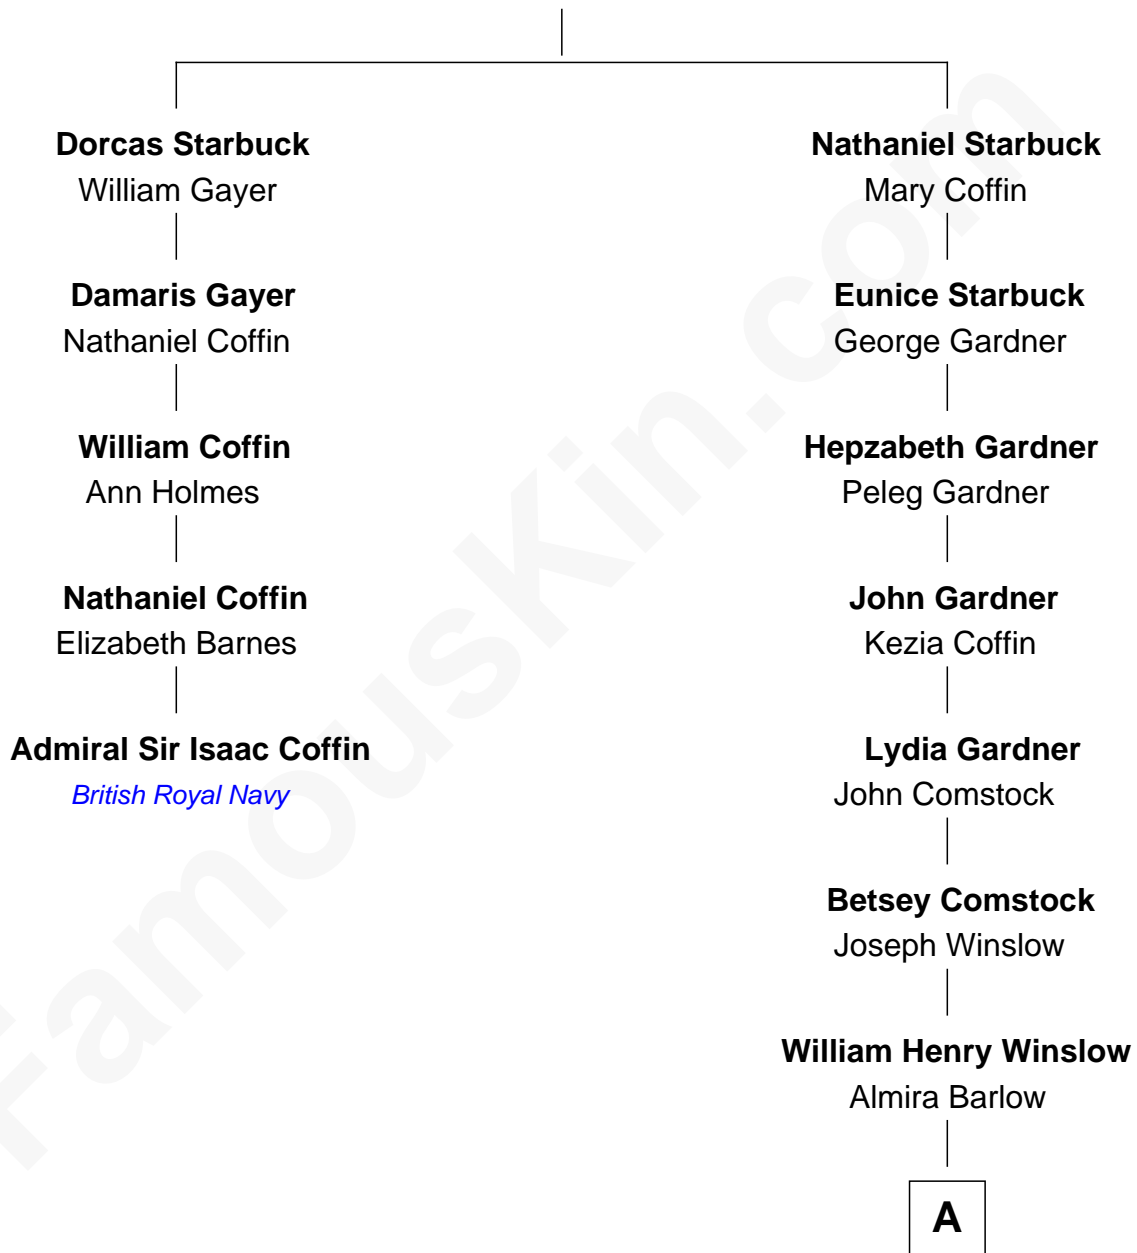

**FamousKin.com**  
**Relationship Chart of**  
**Admiral Sir Isaac Coffin**  
*British Royal Navy*

4th cousin 6 times removed of

**Kristine Rolofson**  
*Harlequin Novelist*

**Edward Starbuck**  
 Katharine - - - - -

**A**

|  
**William Leonard Winslow**

Jane McIntosh

|  
**Lloyd Robert Winslow**

Dorothy Grace Dandeno

|  
**Donald Lloyd Winslow**

Ottis Mary Scheuermann

|  
**Kristine Rolofson**