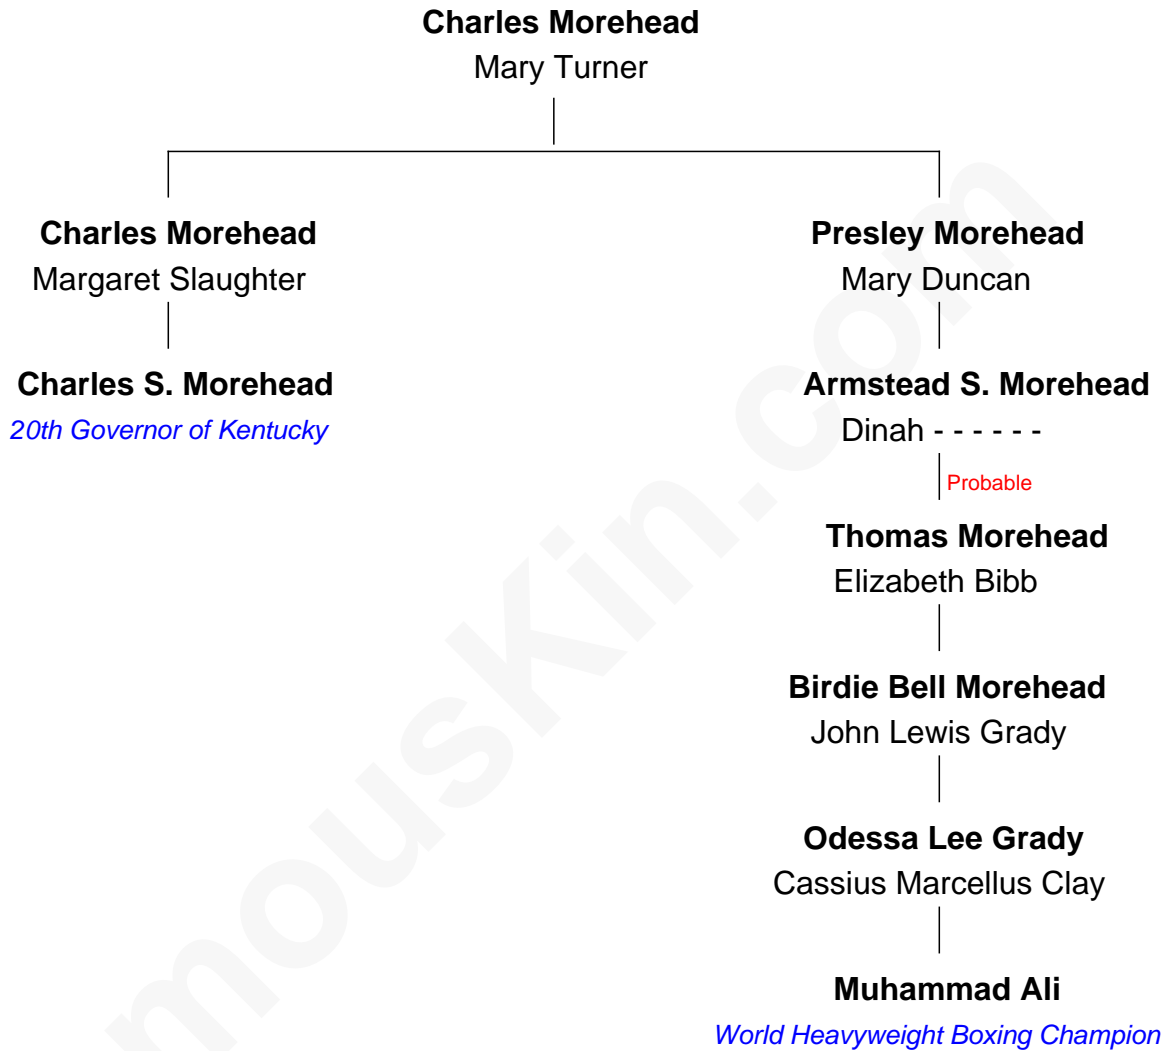

# FamousKin.com Relationship Chart of

**Charles S. Morehead**  
*20th Governor of Kentucky*

1st cousin 4 times removed of

**Muhammad Ali**  
*World Heavyweight Boxing Champion*

FamousKin.com