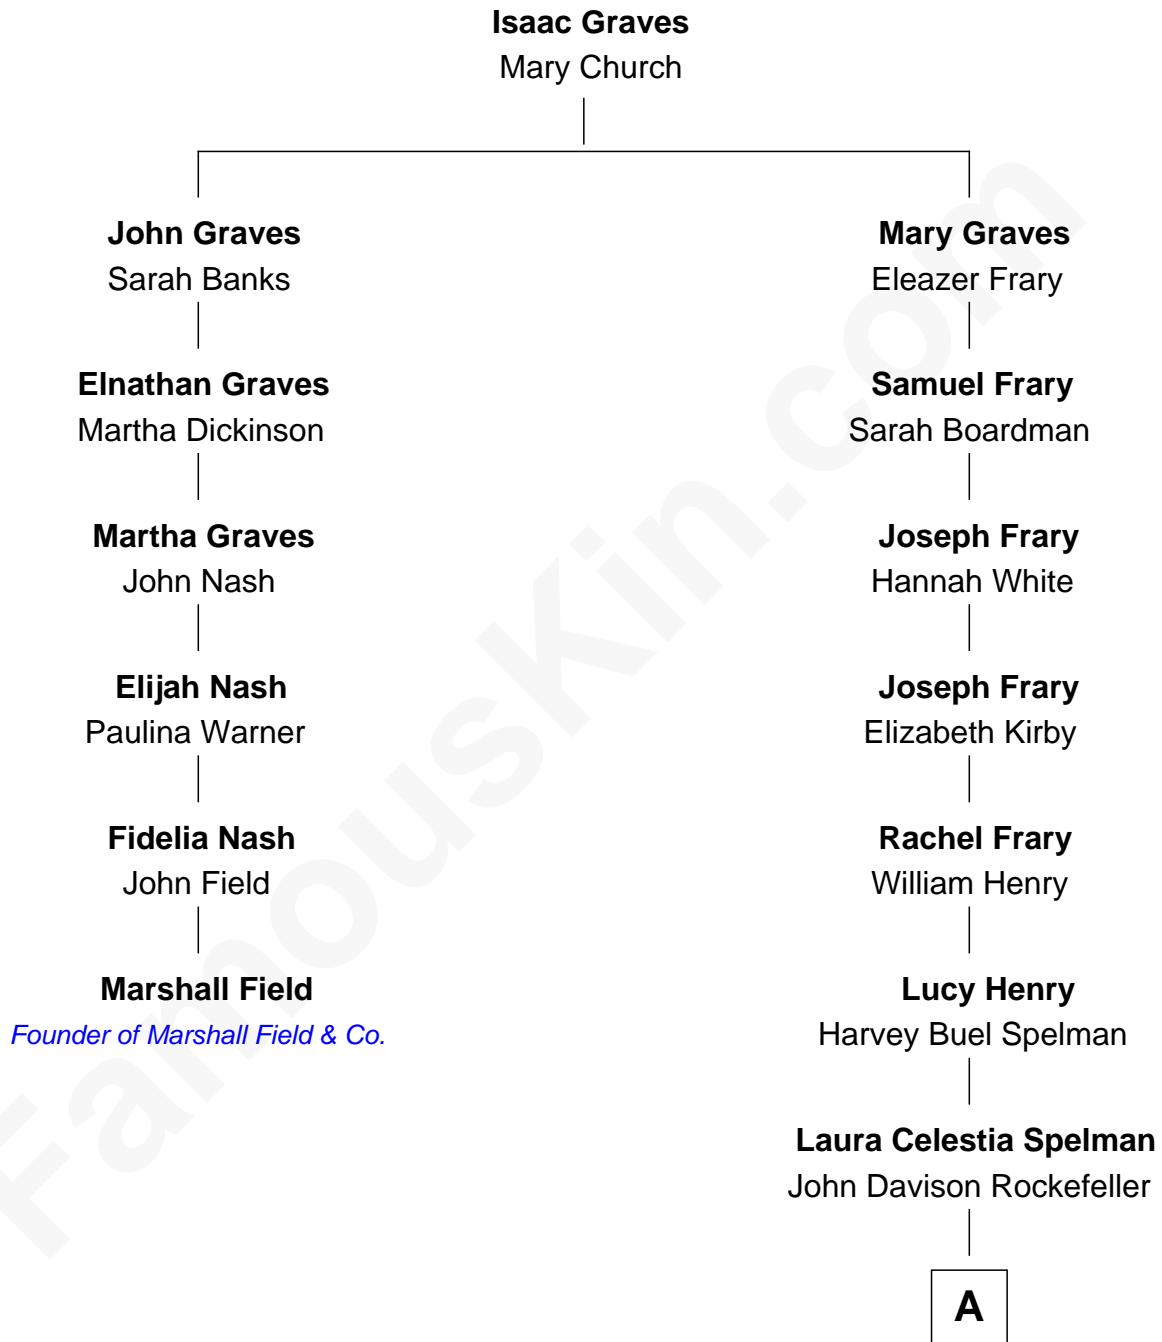

FamousKin.com

Relationship Chart of Marshall Field

Founder of Marshall Field & Co.

5th cousin 3 times removed of

Nelson Rockefeller

41st U.S. Vice-President

A

John Davison Rockefeller

Abby Greene Aldrich

Nelson Rockefeller

41st U.S. Vice-President

FamousKin.com