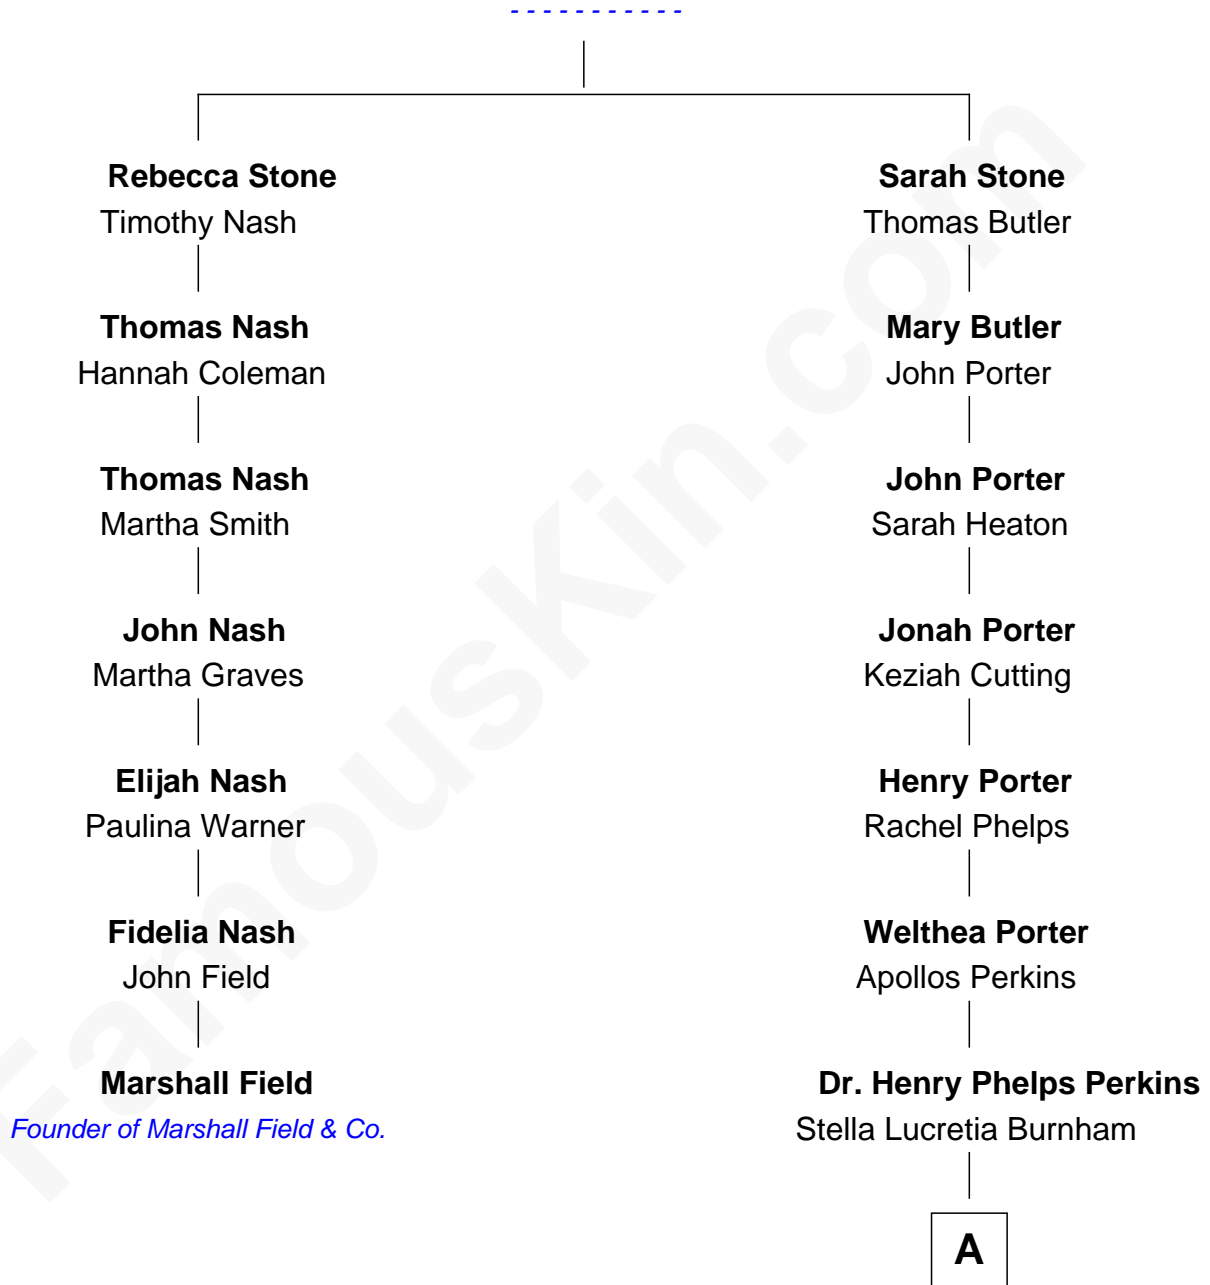

FamousKin.com

Relationship Chart of

Marshall Field

Founder of Marshall Field & Co.

6th cousin 3 times removed of

Anthony Perkins

Movie Actor

Rev. Samuel Stone

A

Henry Phelps Perkins

Helen Virginia Anthony

Osgood Perkins

Janet Esselstyn Rane

Anthony Perkins

Movie Actor

FamousKin.com