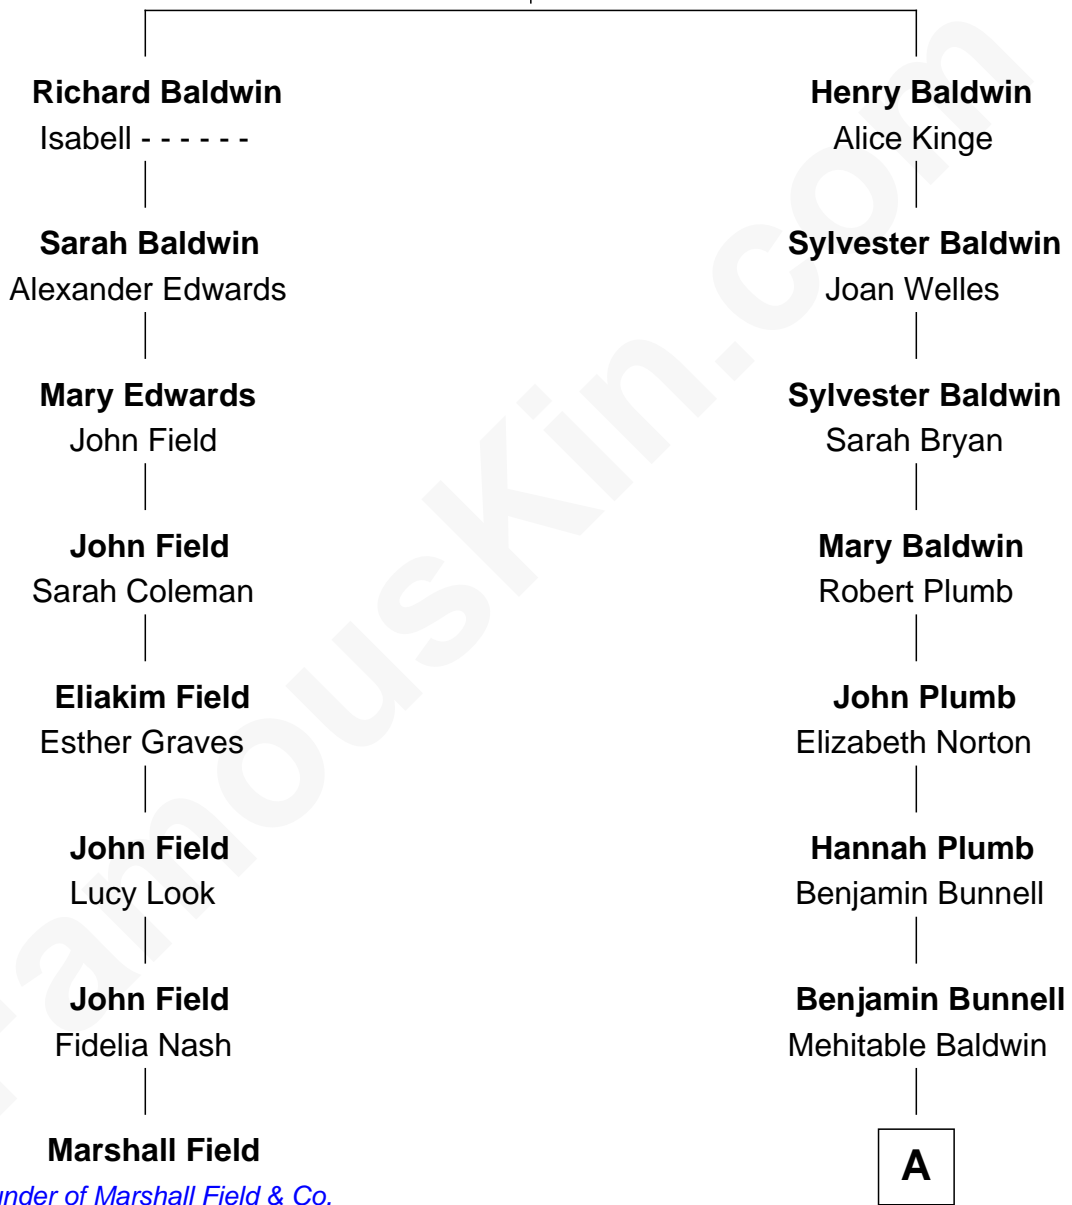

FamousKin.com

Relationship Chart of

Marshall Field

Founder of Marshall Field & Co.

7th cousin 8 times removed of

Anna Gunn

TV and Movie Actress

Richard Baldwin

Ellen - - - - -

A

Benjamin Bunnell

Ruth Smith

Elizabeth Ann Bunnell

Isaac Hill

Benjamin Hill

Julia Ann Stevens

Alvin Hill

Salina Robbins

Salina Hill

George J. Clemens

Rose C. Clemens

Earl Leland Gunn

Clemens Earl Gunn

Ida McKinley Day