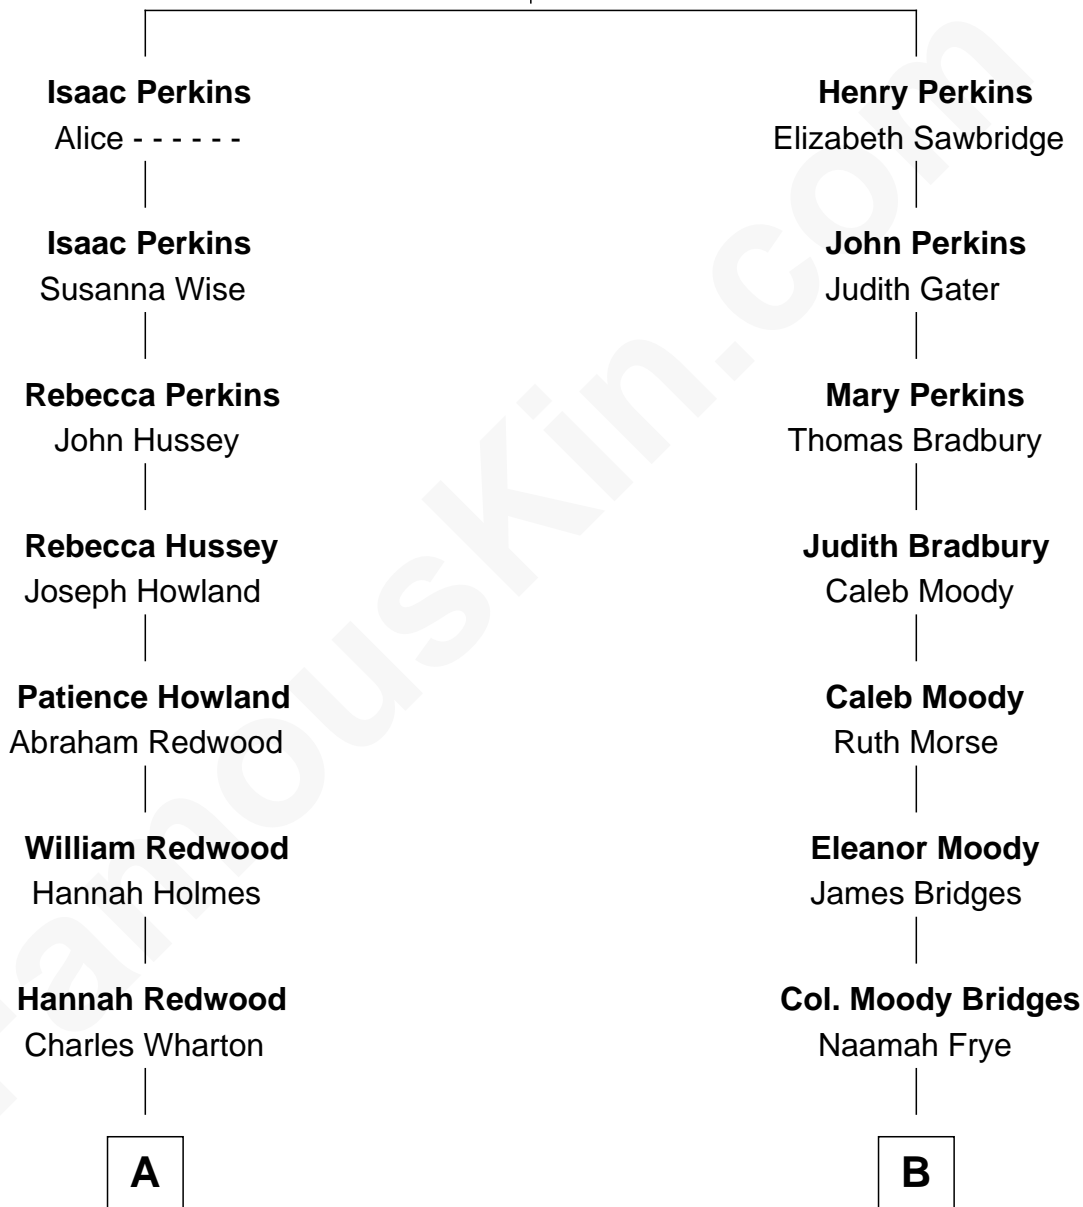

## Relationship Chart of

### Joseph Wharton

*Founder of the Wharton School of Business*

8th cousin 4 times removed of

**Owen Brewster**

*54th Governor of Maine*

**Thomas Perkins**

Alice - - - - -

**A**

**William Wharton**

Deborah Fisher

**Joseph Wharton**

*Founder, Wharton School of Business*

**B**

**Isaac Bridges**

-----

**Abiezer Bridges**