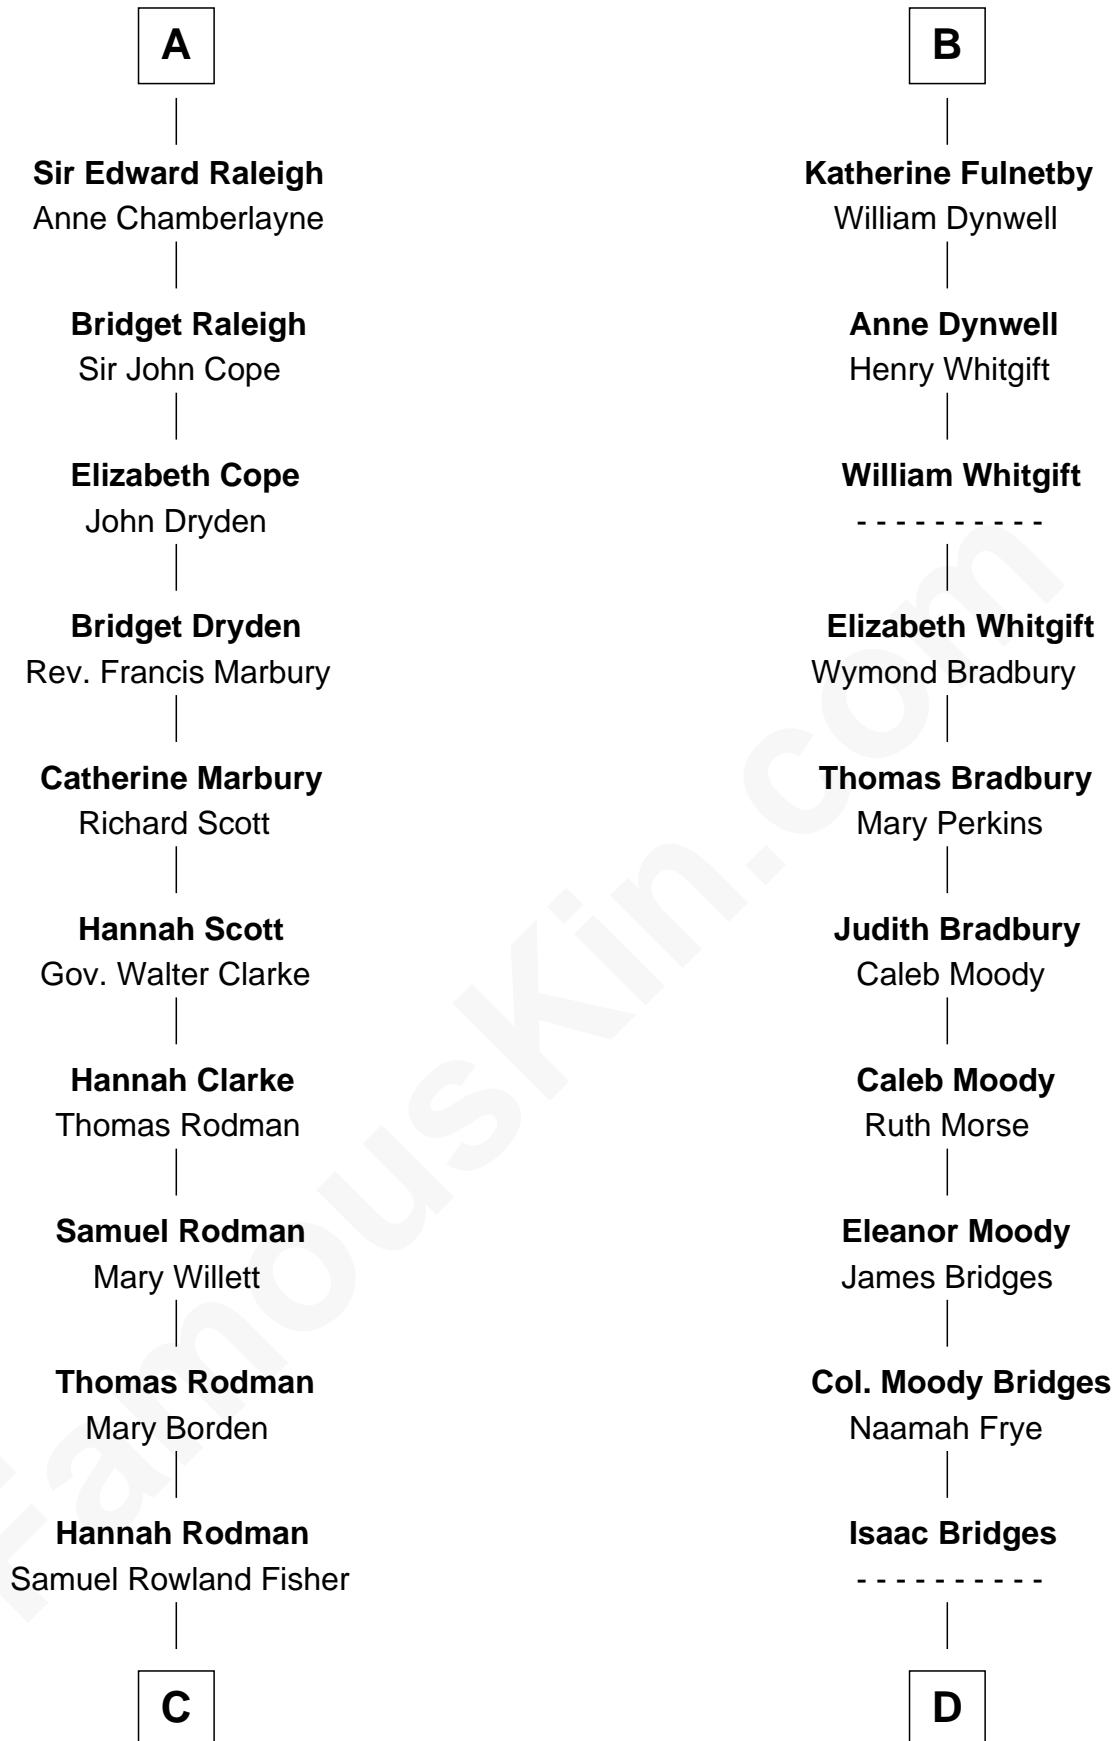

## Relationship Chart of

### Joseph Wharton

*Founder of the Wharton School of Business*

18th cousin 3 times removed of

**Owen Brewster**

*54th Governor of Maine*

**Sir Hugh I de Audley**

Iseult de Mortimer

**C**

**Deborah Fisher**  
William Wharton

**Joseph Wharton**

*Founder, Wharton School of Business*

**D**

**Abiezer Bridges**  
Deborah Stover

**Rev. Otis Bridges**

Margaret Owen

**Owen W. Bridges**

Lydia A. -----

**Carrie S. Bridges**

William Edmund Brewster

**Owen Brewster**

*54th Governor of Maine*

FamousKin.com