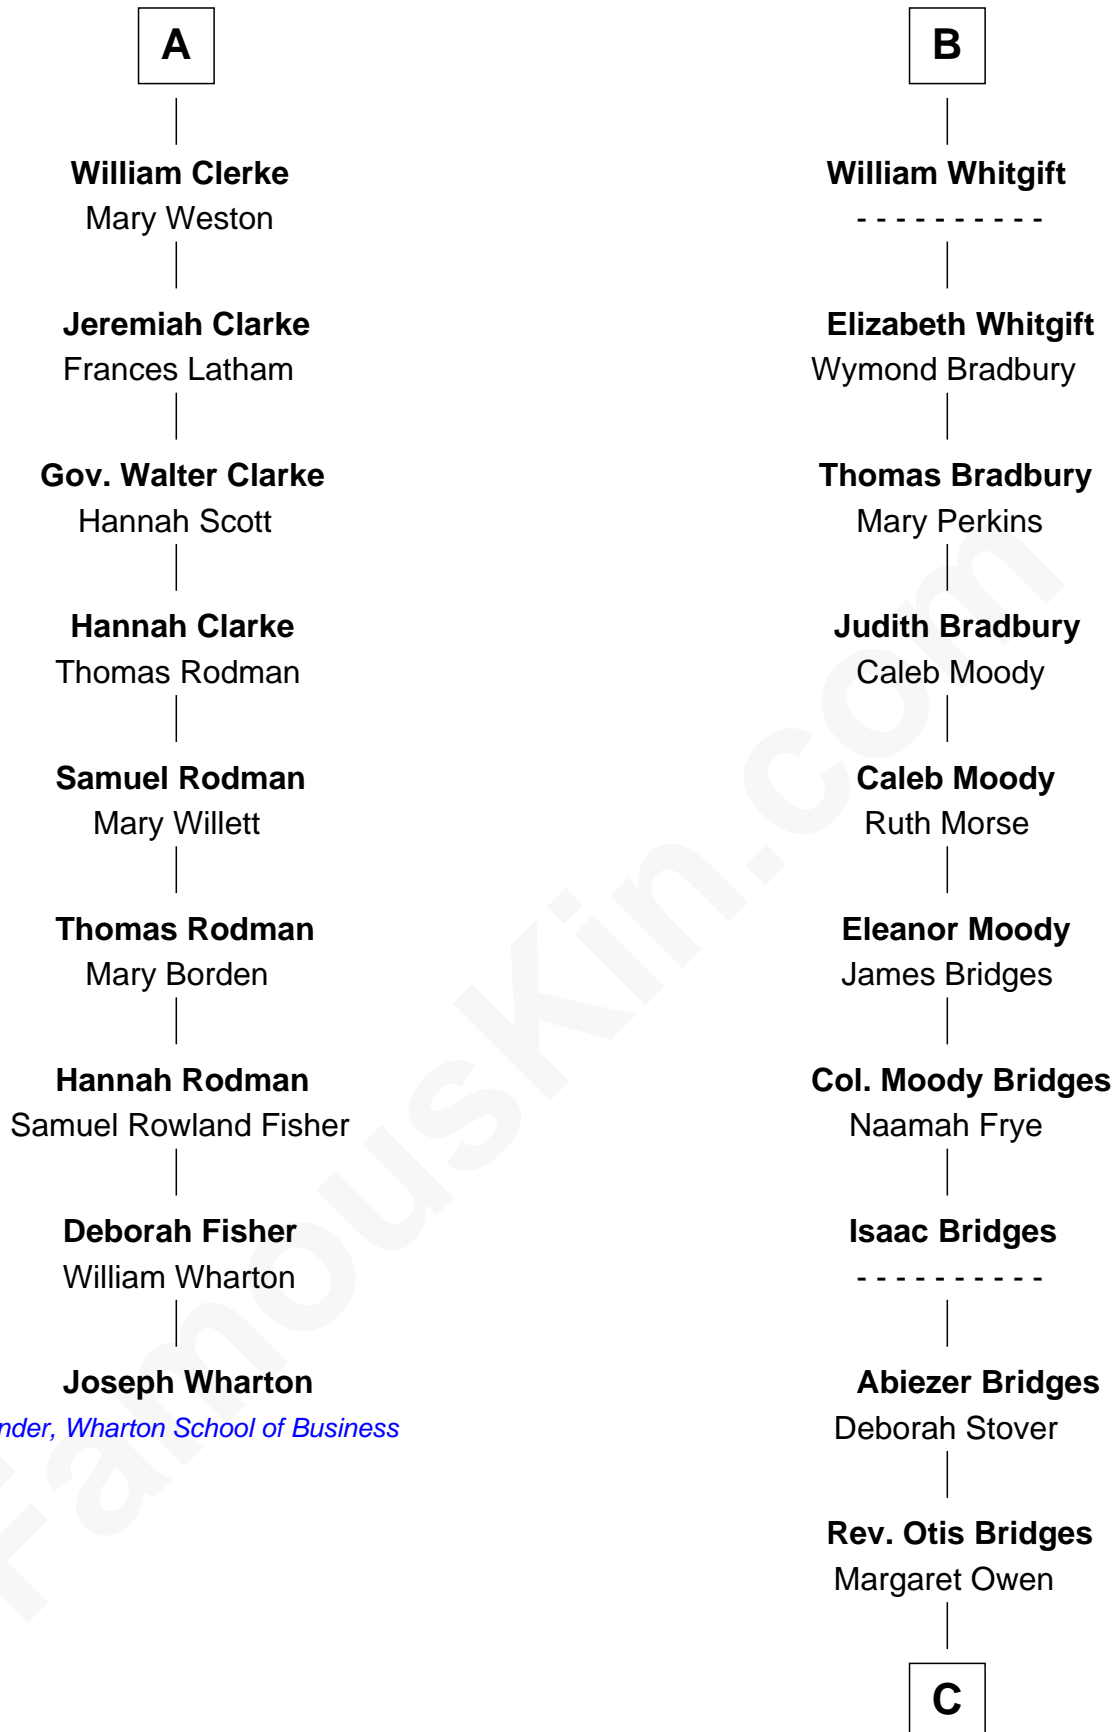

FamousKin.com

Relationship Chart of

Joseph Wharton

Founder of the Wharton School of Business

15th cousin 4 times removed of

Owen Brewster

54th Governor of Maine

John de Welles

Jane Dymoke

John Fulnetby

Katherine Fulnetby

William Dynwell

Anne Dynwell

Henry Whitgift

B

C

Owen W. Bridges

Lydia A. -----

Carrie S. Bridges

William Edmund Brewster

Owen Brewster

54th Governor of Maine

FamousKin.com