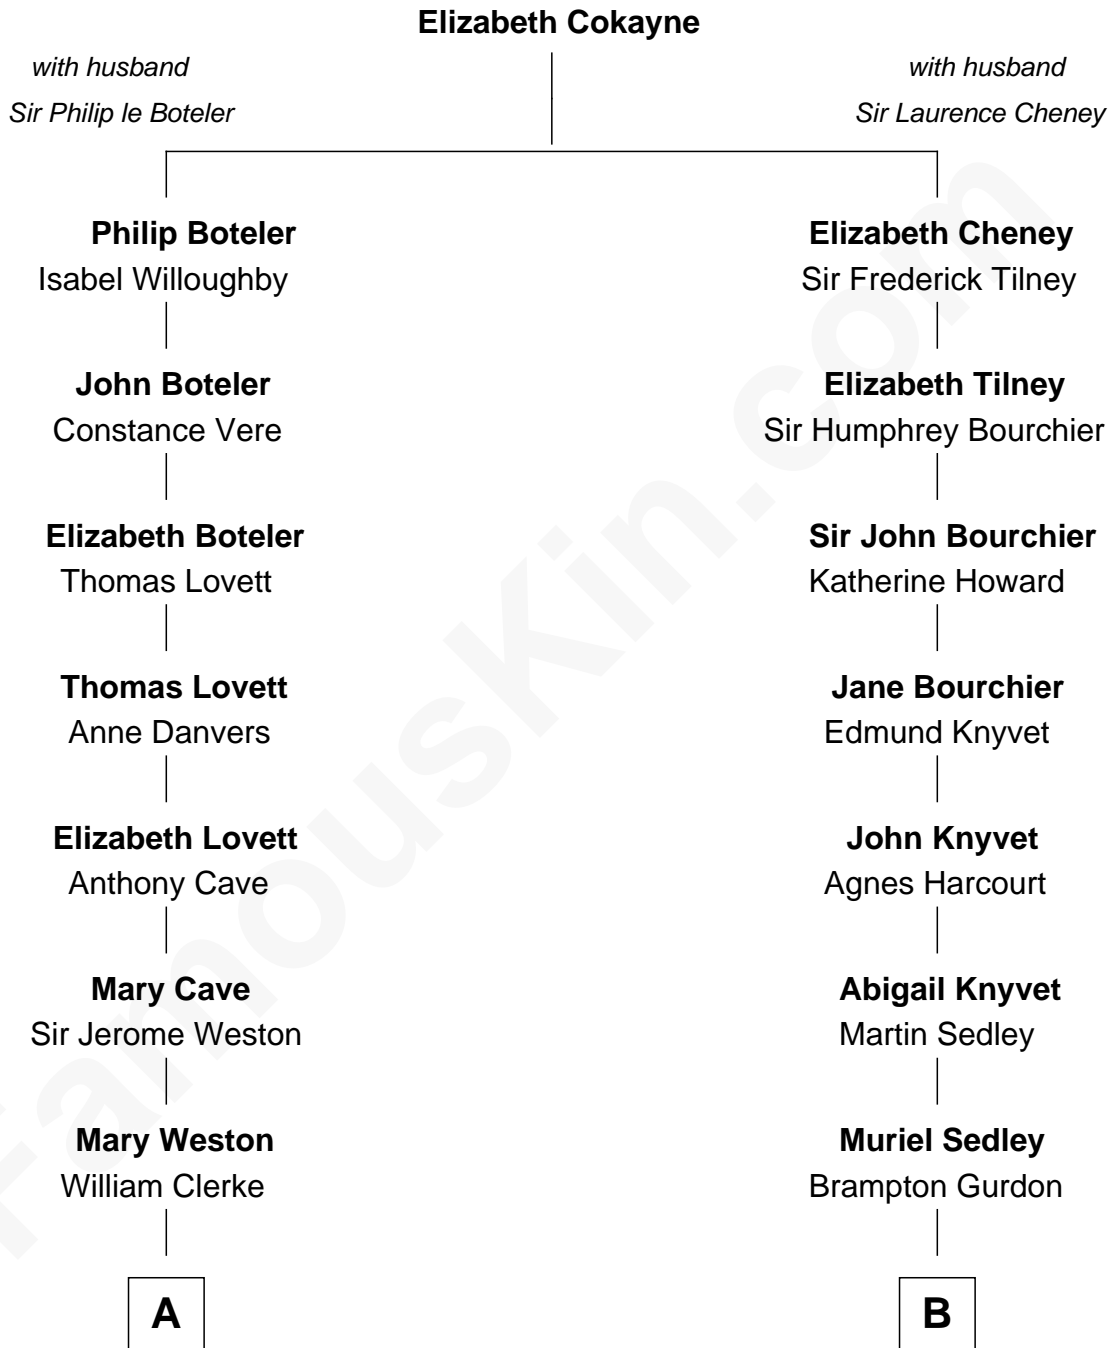

# FamousKin.com

## Relationship Chart of

### Joseph Wharton

Founder of the Wharton School of Business

14th cousin 4 times removed of

**Story Musgrave**  
NASA Astronaut

C

|  
**Marguerite Swann**

Percy Musgrave

|  
**Story Musgrave**