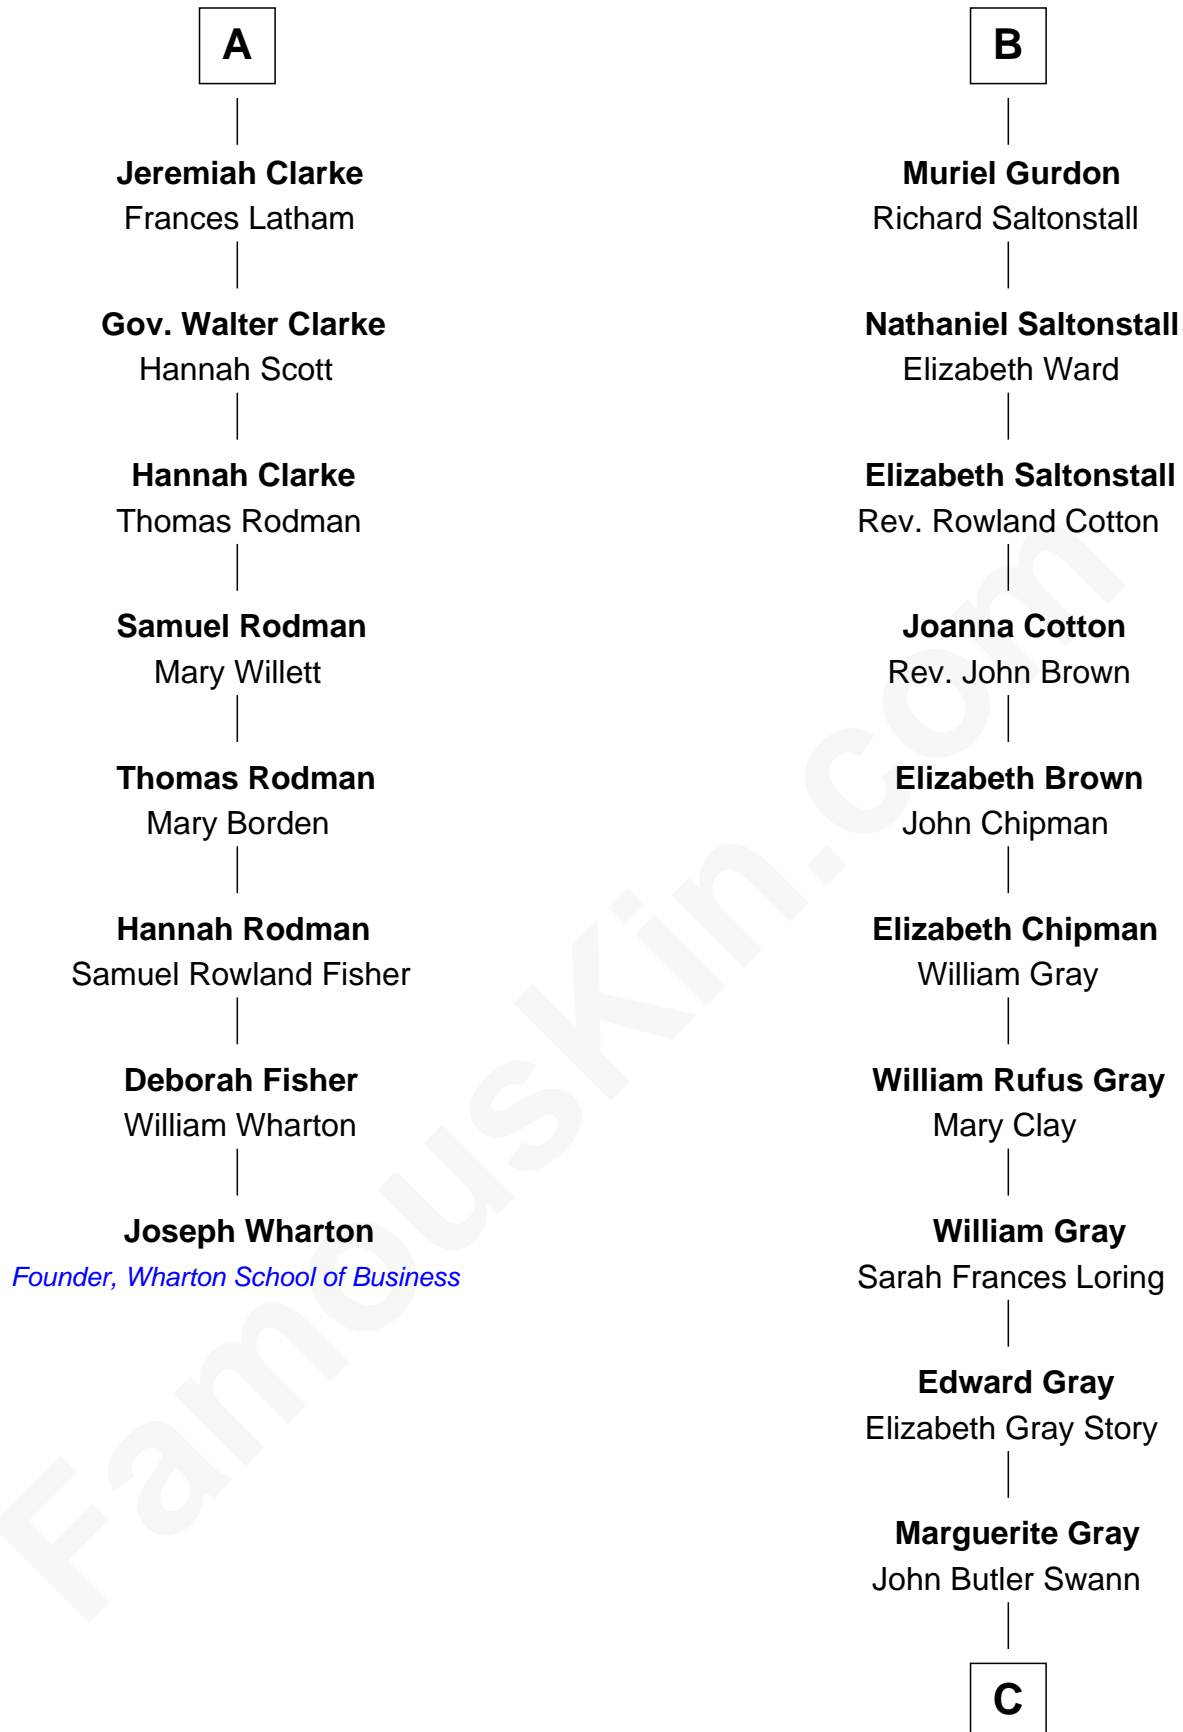

## Relationship Chart of

### Joseph Wharton

Founder of the Wharton School of Business

14th cousin 4 times removed of

**Story Musgrave**  
NASA Astronaut

C

|  
**Marguerite Swann**

Percy Musgrave

|  
**Story Musgrave**