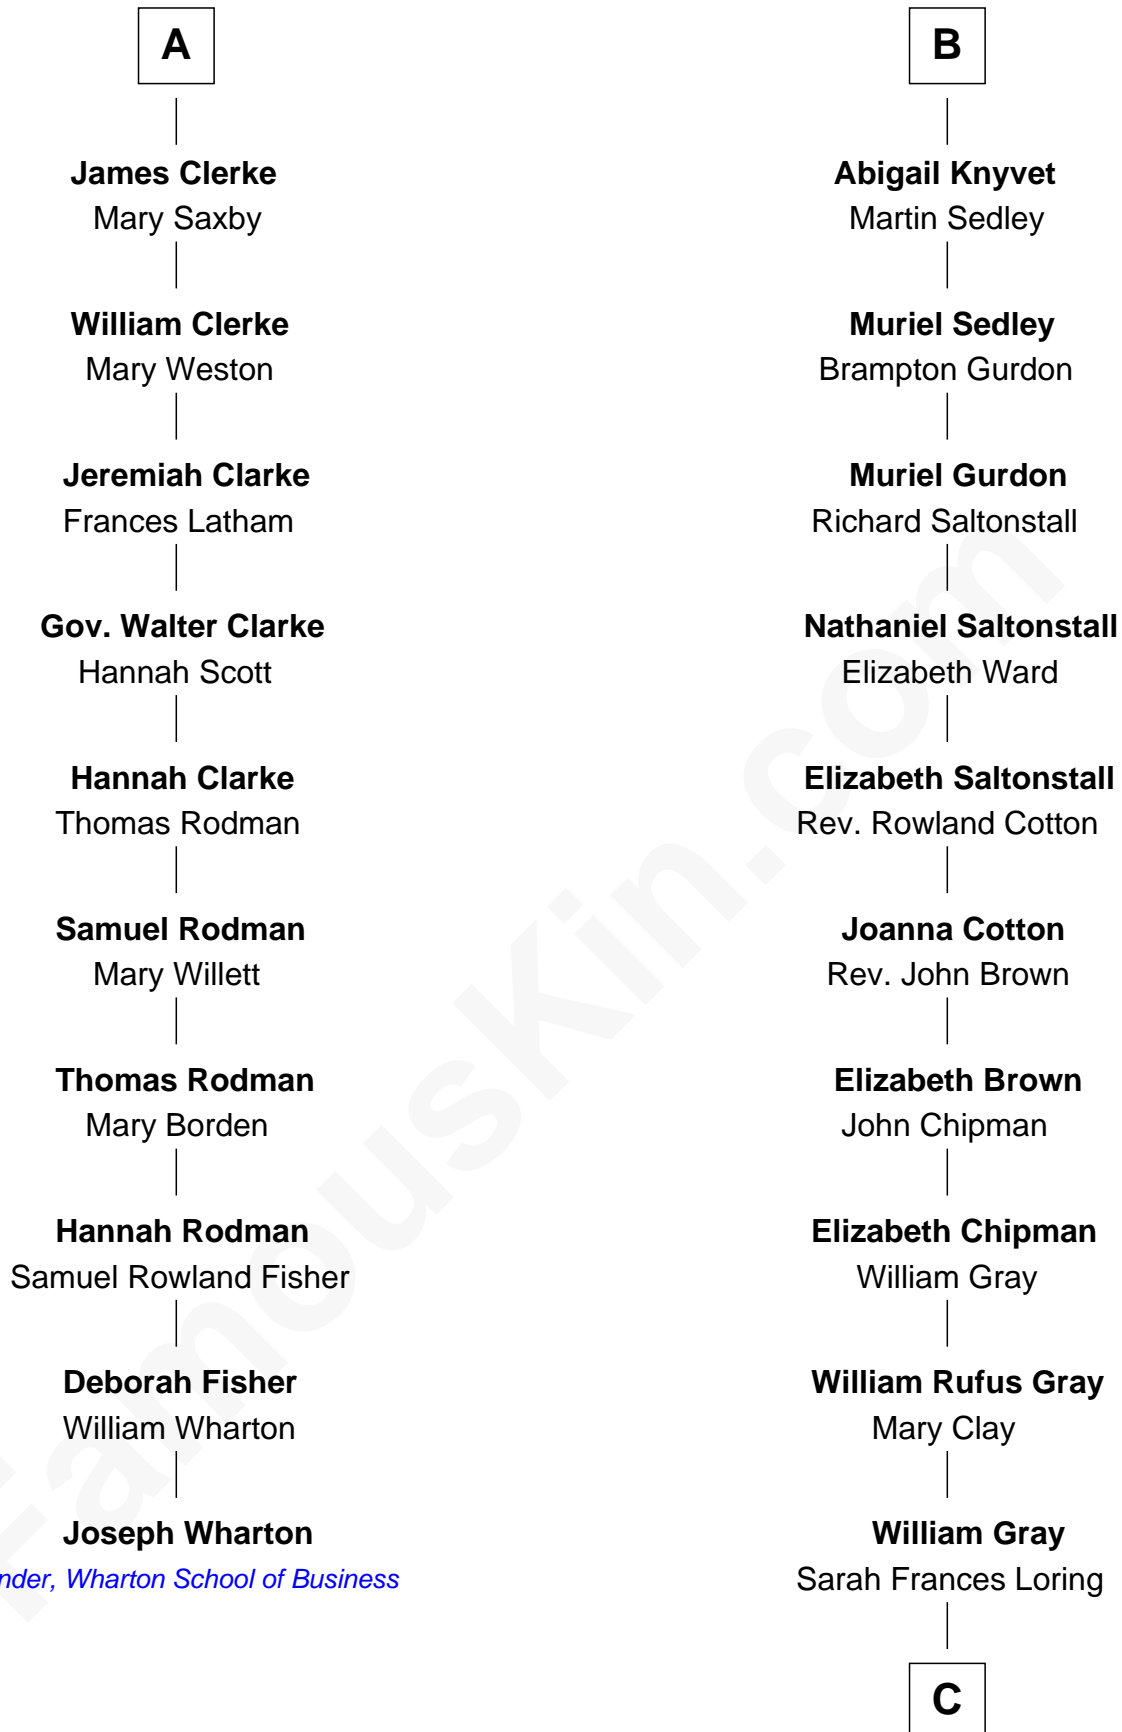

FamousKin.com

Relationship Chart of

Joseph Wharton

Founder of the Wharton School of Business

16th cousin 4 times removed of

Story Musgrave
NASA Astronaut

Sir William de Ros
Margery de Badlesmere

C

Edward Gray
Elizabeth Gray Story

Marguerite Gray
John Butler Swann

Marguerite Swann
Percy Musgrave

Story Musgrave
NASA Astronaut

FamousKin.com