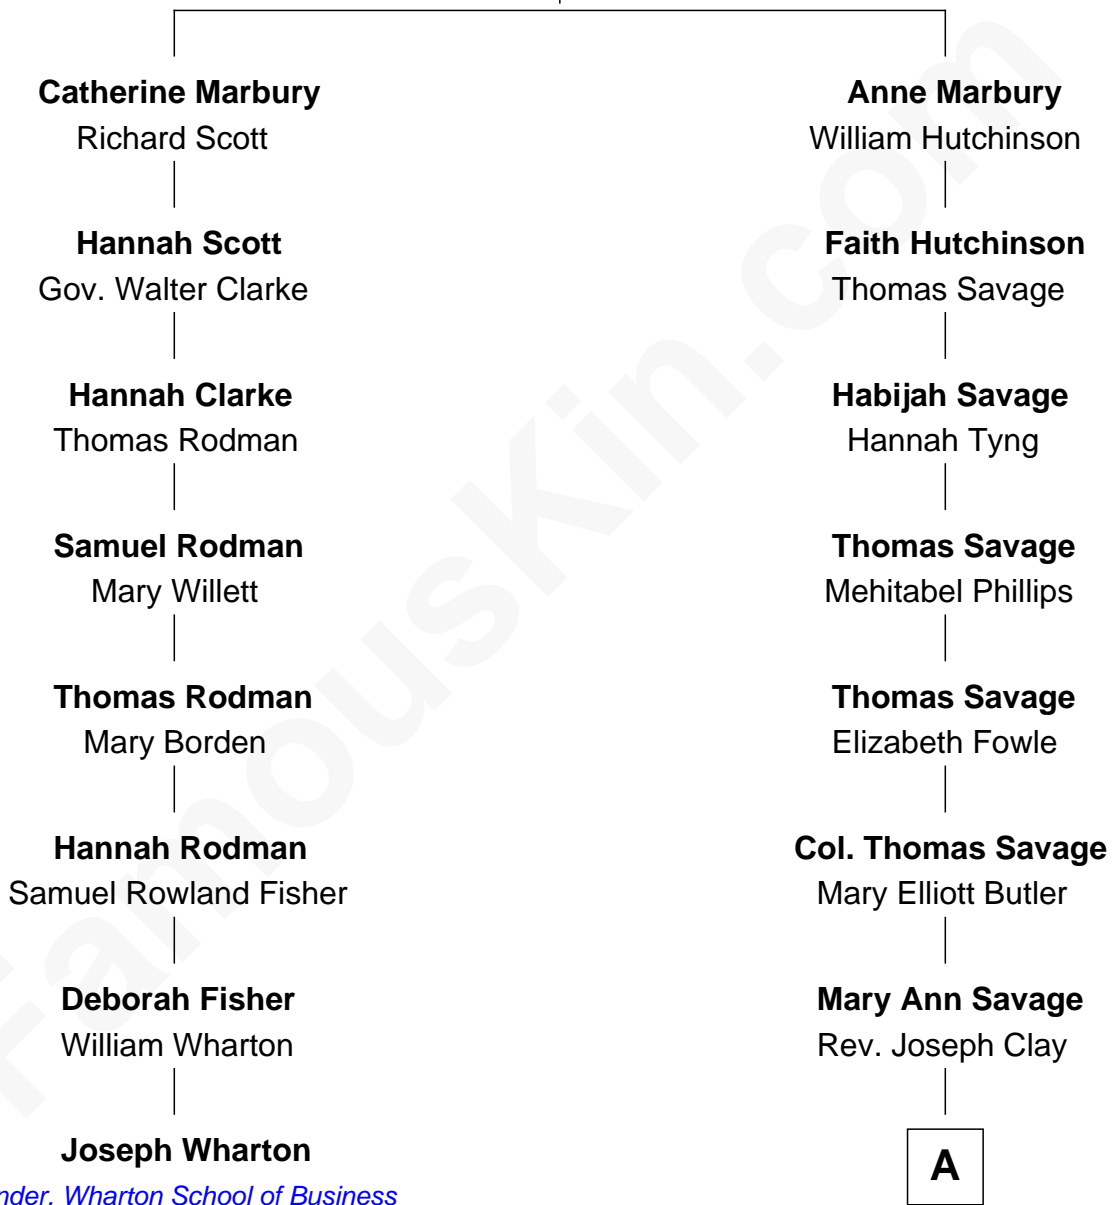

## Relationship Chart of

### Joseph Wharton

Founder of the Wharton School of Business

7th cousin 5 times removed of

**Story Musgrave**  
NASA Astronaut

**Rev. Francis Marbury**  
Bridget Dryden

**A**

—  
**Mary Clay**

William Rufus Gray

—  
**William Gray**

Sarah Frances Loring

—  
**Edward Gray**

Elizabeth Gray Story

—  
**Marguerite Gray**

John Butler Swann

—  
**Marguerite Swann**

Percy Musgrave

—  
**Story Musgrave**

*NASA Astronaut*

FamousKin.com