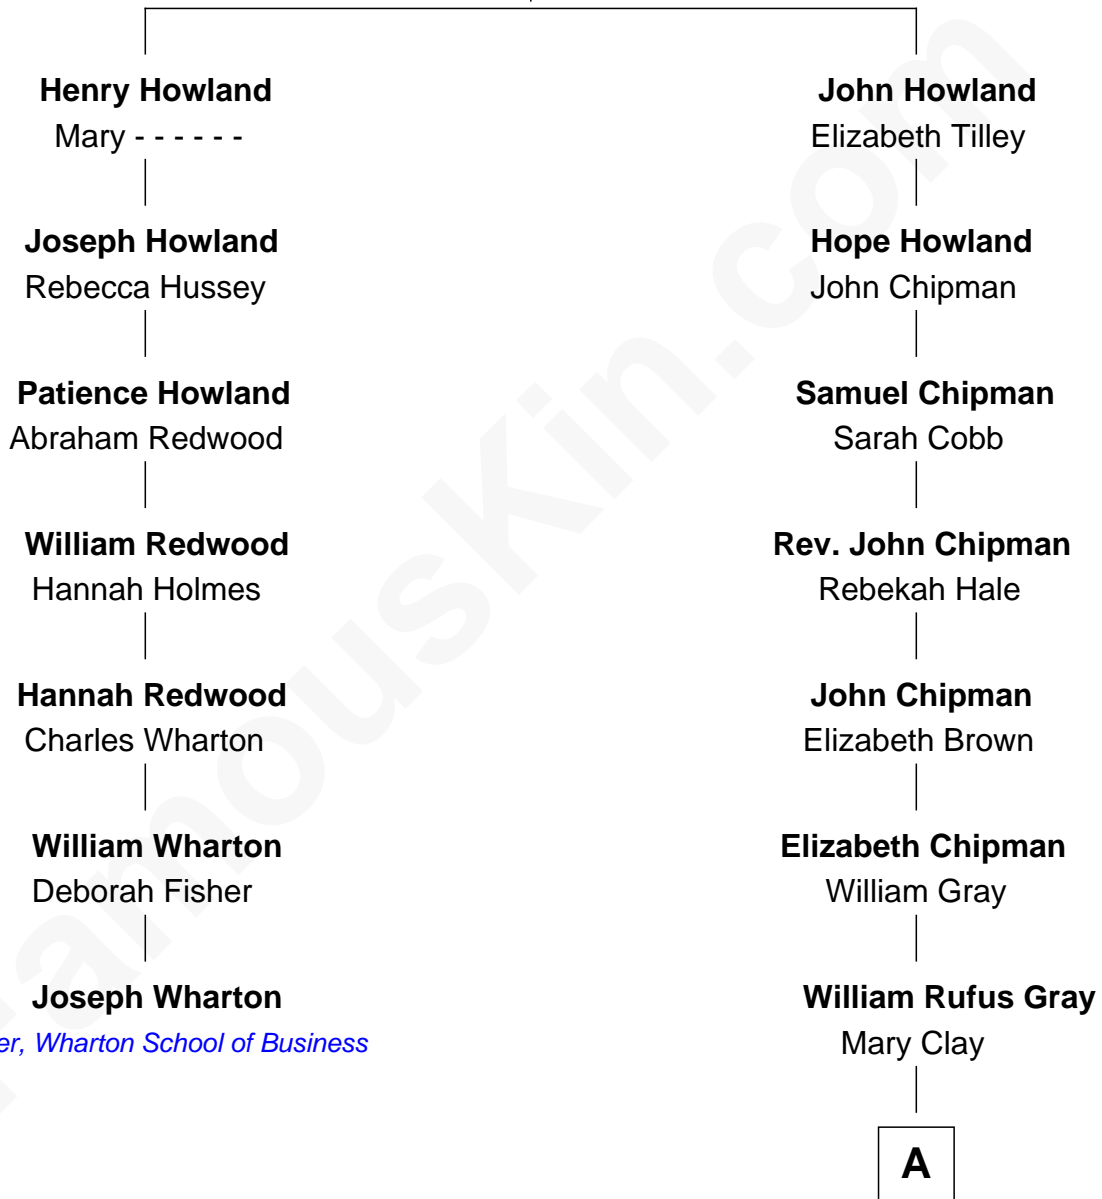

FamousKin.com

Relationship Chart of

Joseph Wharton

Founder of the Wharton School of Business

6th cousin 5 times removed of

Story Musgrave
NASA Astronaut

Henry Howland
Margaret - - - - -

A

|
William Gray

Sarah Frances Loring

|
Edward Gray

Elizabeth Gray Story

|
Marguerite Gray

John Butler Swann

|
Marguerite Swann

Percy Musgrave