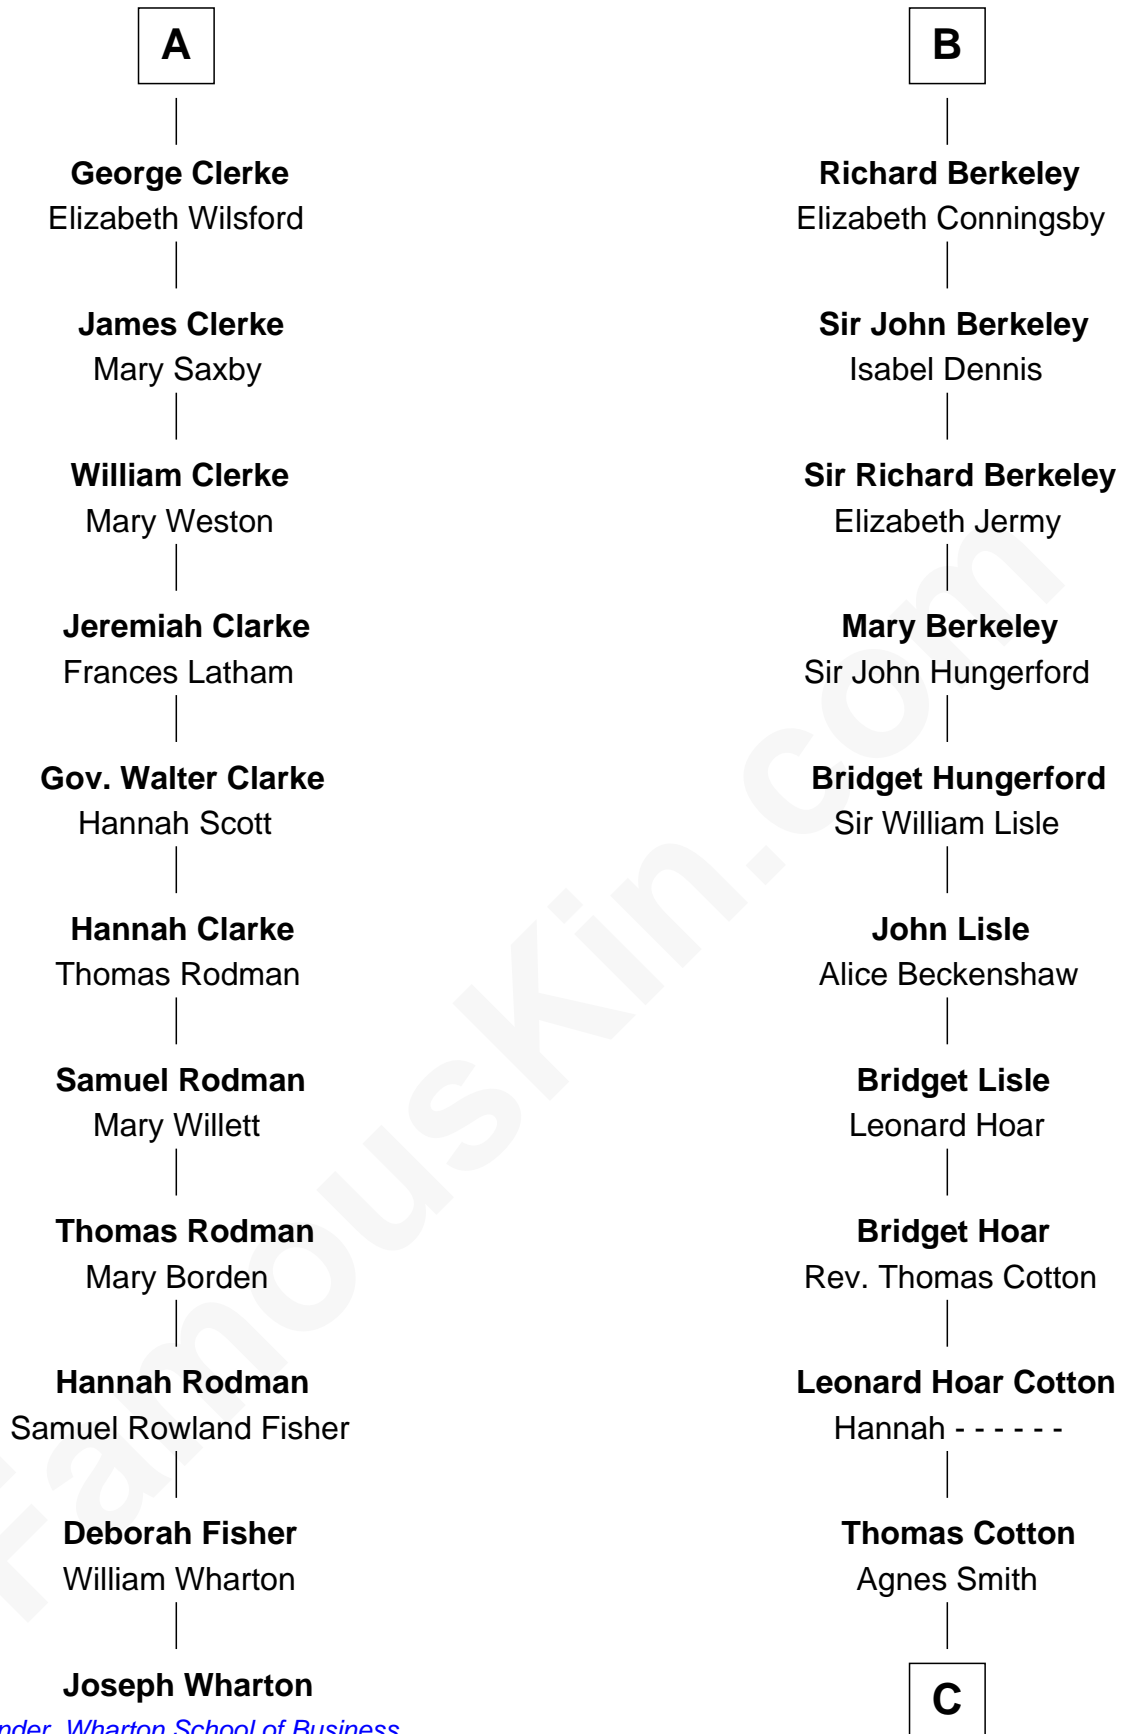

FamousKin.com

Relationship Chart of

Joseph Wharton

Founder of the Wharton School of Business

17th cousin 3 times removed of

Emma Eames

Opera Singer

C

Martha Cotton

Joel Thompson

Martha Cotton Thompson

Nathaniel Eames

Ithamer Bellows Eames

Emma Hayden

Emma Eames

Opera Singer