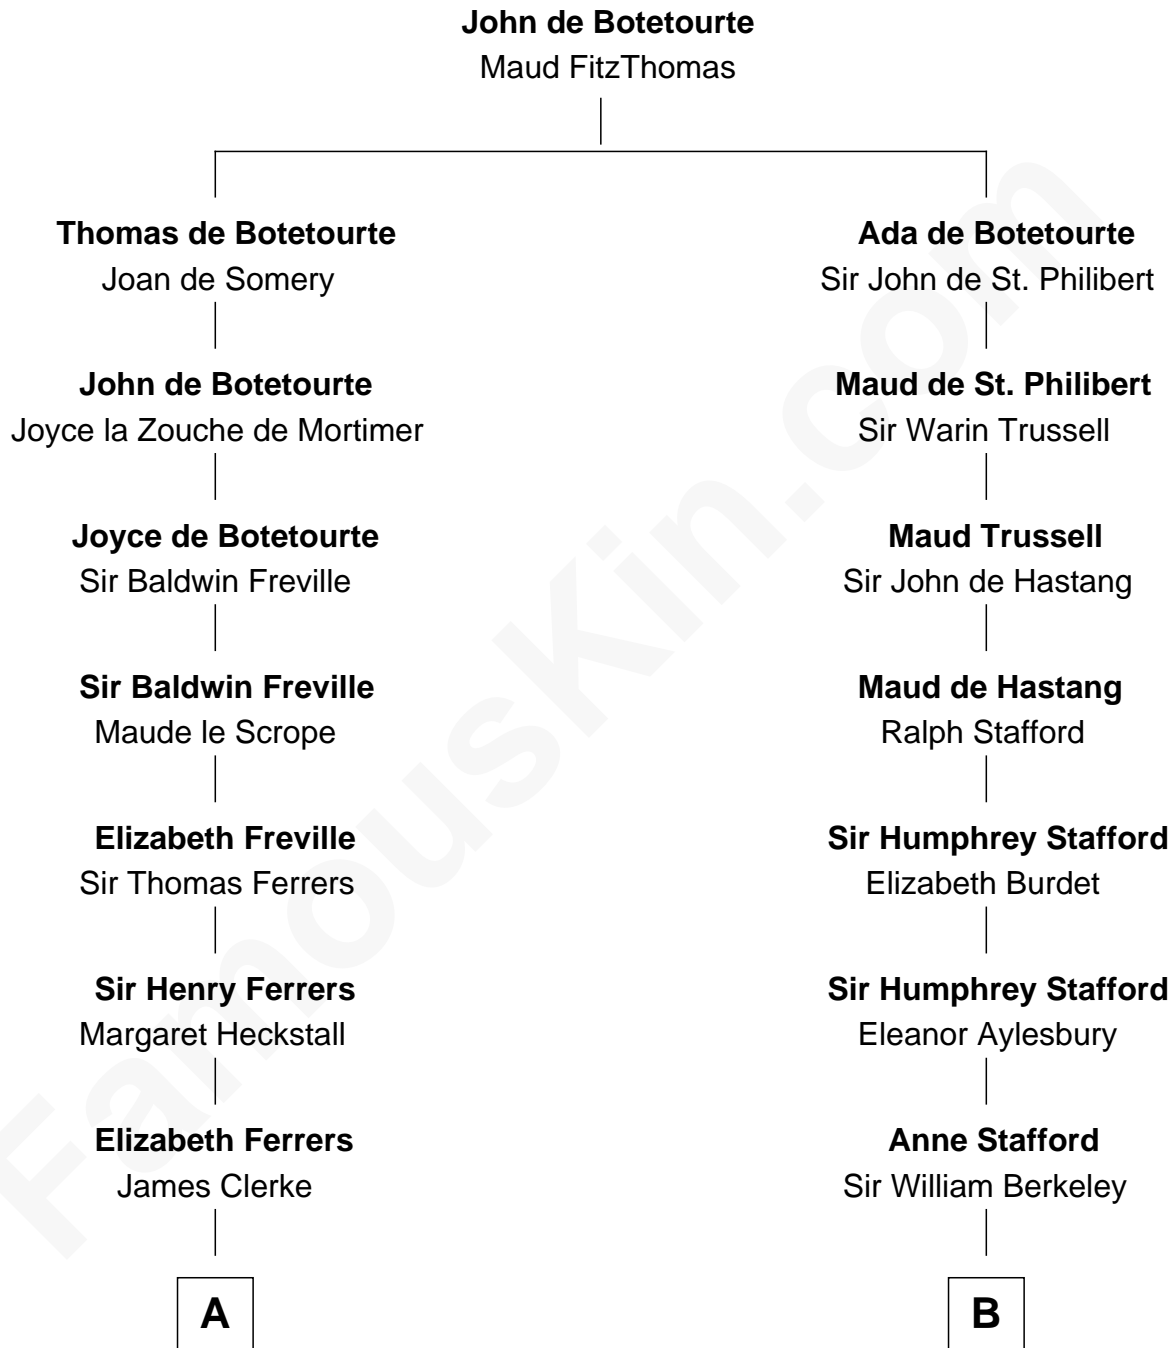

FamousKin.com

Relationship Chart of

Joseph Wharton

Founder of the Wharton School of Business

17th cousin 3 times removed of

Emma Eames

Opera Singer

C

Martha Cotton

Joel Thompson

Martha Cotton Thompson

Nathaniel Eames

Ithamer Bellows Eames

Emma Hayden

Emma Eames

Opera Singer