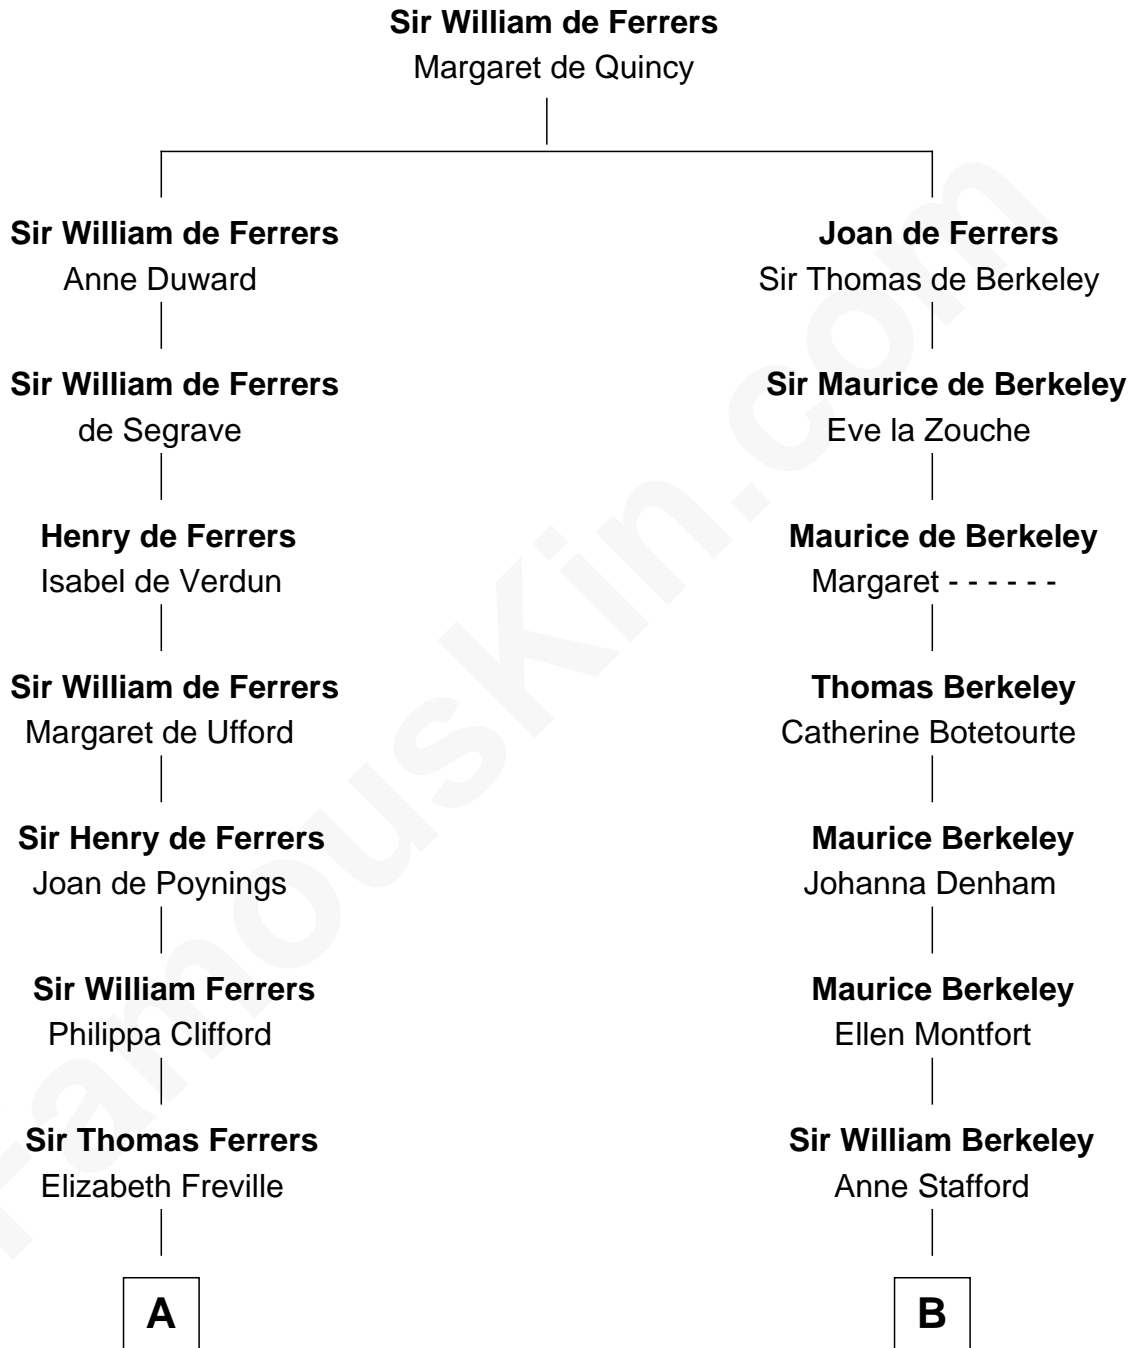

FamousKin.com

Relationship Chart of

Joseph Wharton

Founder of the Wharton School of Business

19th cousin 1 time removed of

Emma Eames

Opera Singer

C

Hannah Rodman
Samuel Rowland Fisher

Deborah Fisher
William Wharton

Joseph Wharton
Founder, Wharton School of Business

D

Martha Cotton
Joel Thompson

Martha Cotton Thompson
Nathaniel Eames

Ithamer Bellows Eames
Emma Hayden