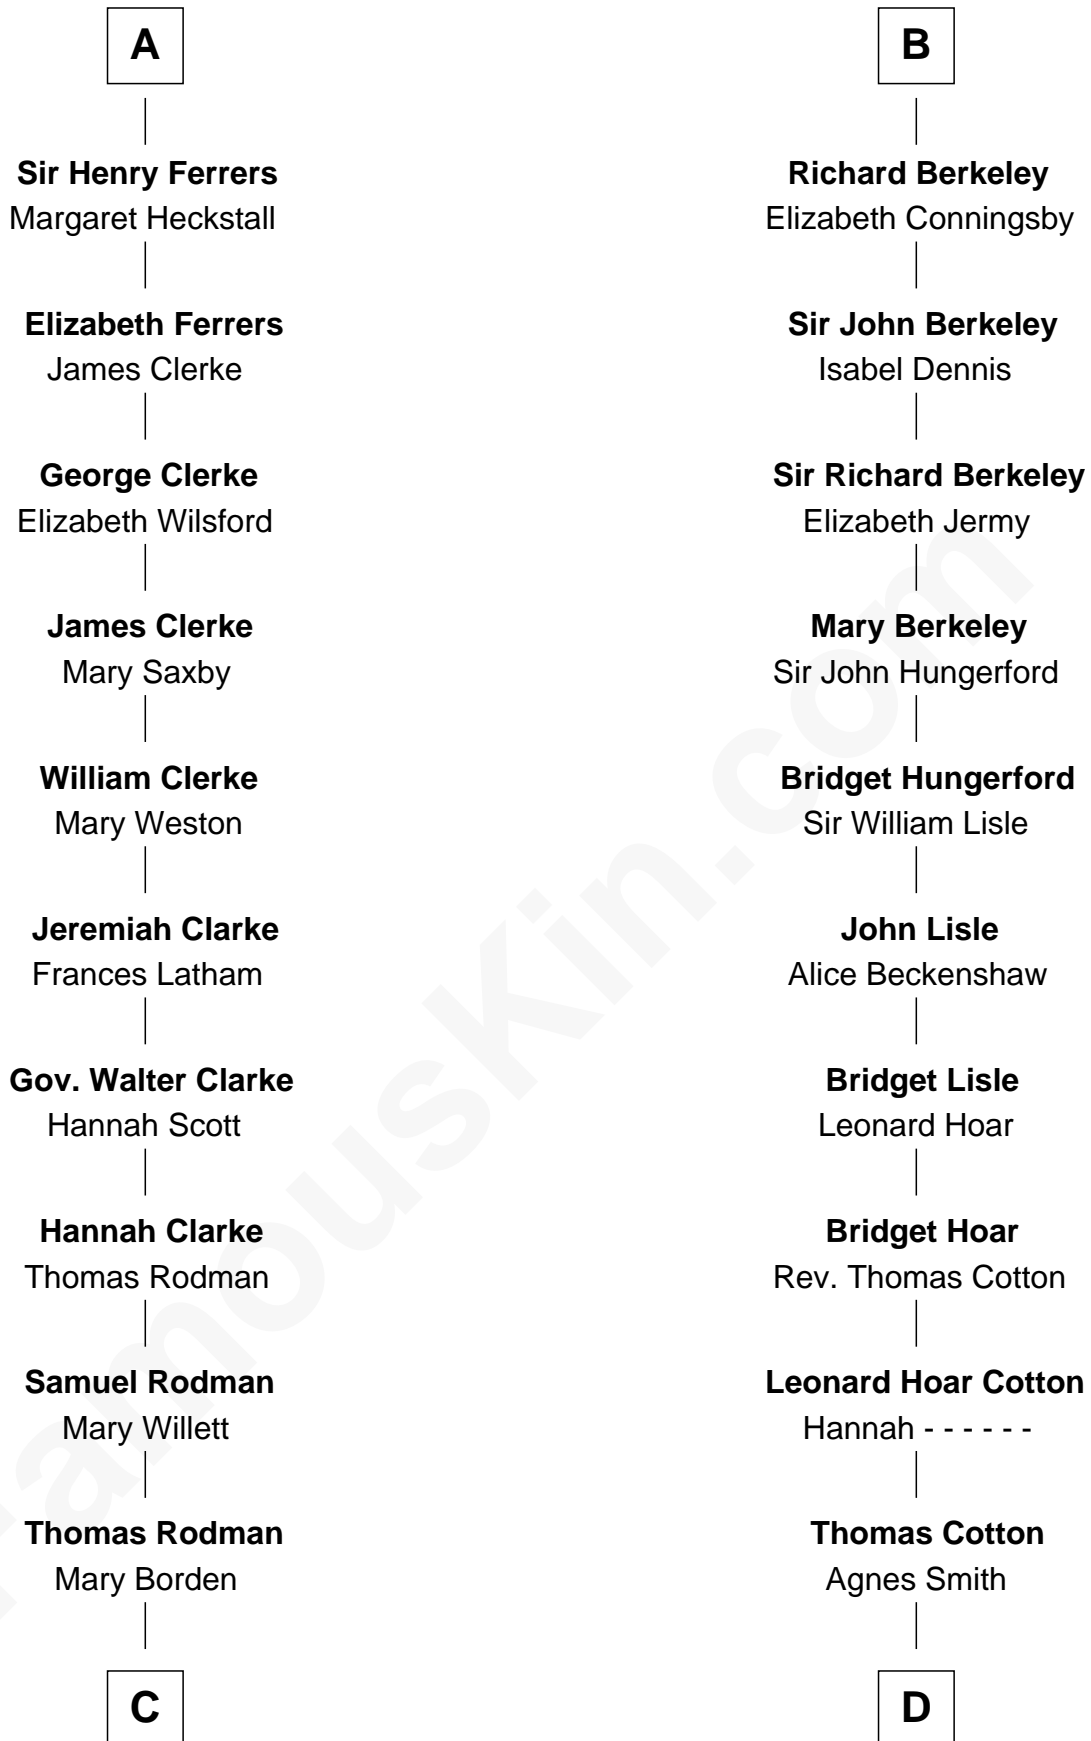

FamousKin.com

Relationship Chart of

Joseph Wharton

Founder of the Wharton School of Business

19th cousin 1 time removed of

Emma Eames

Opera Singer

C

Hannah Rodman
Samuel Rowland Fisher

Deborah Fisher
William Wharton

Joseph Wharton
Founder, Wharton School of Business

D

Martha Cotton
Joel Thompson

Martha Cotton Thompson
Nathaniel Eames

Ithamer Bellows Eames
Emma Hayden