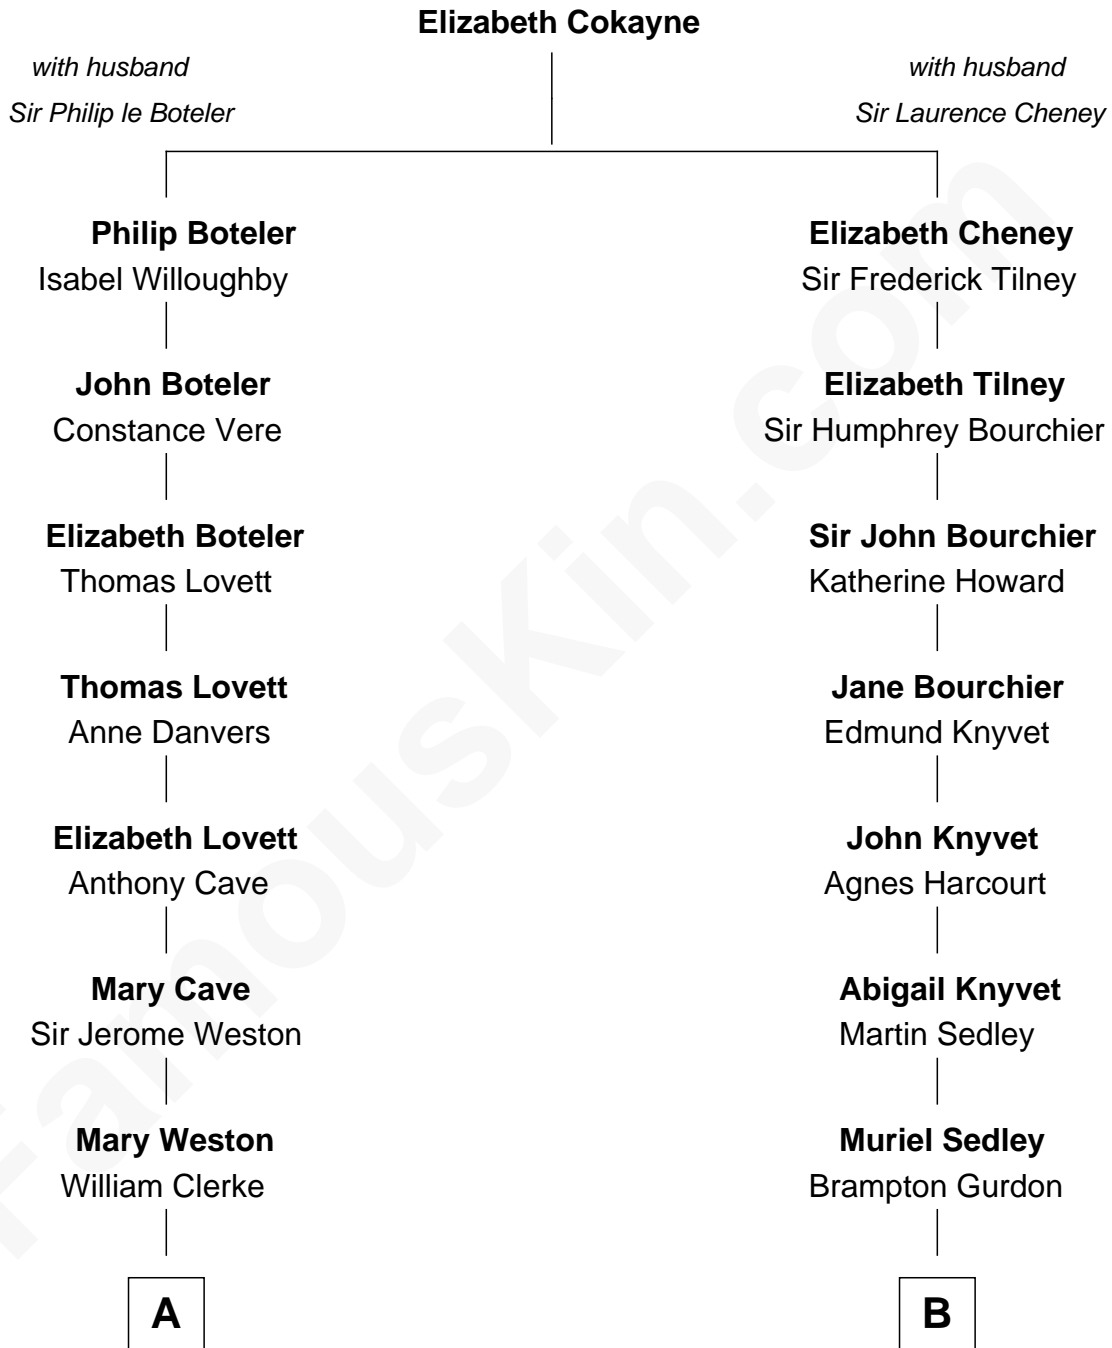

## Relationship Chart of

### Joseph Wharton

*Founder of the Wharton School of Business*

14th cousin of

### Horace Gray

*U.S. Supreme Court Justice*

**A**

**Jeremiah Clarke**

Frances Latham

**Gov. Walter Clarke**

Hannah Scott

**Hannah Clarke**