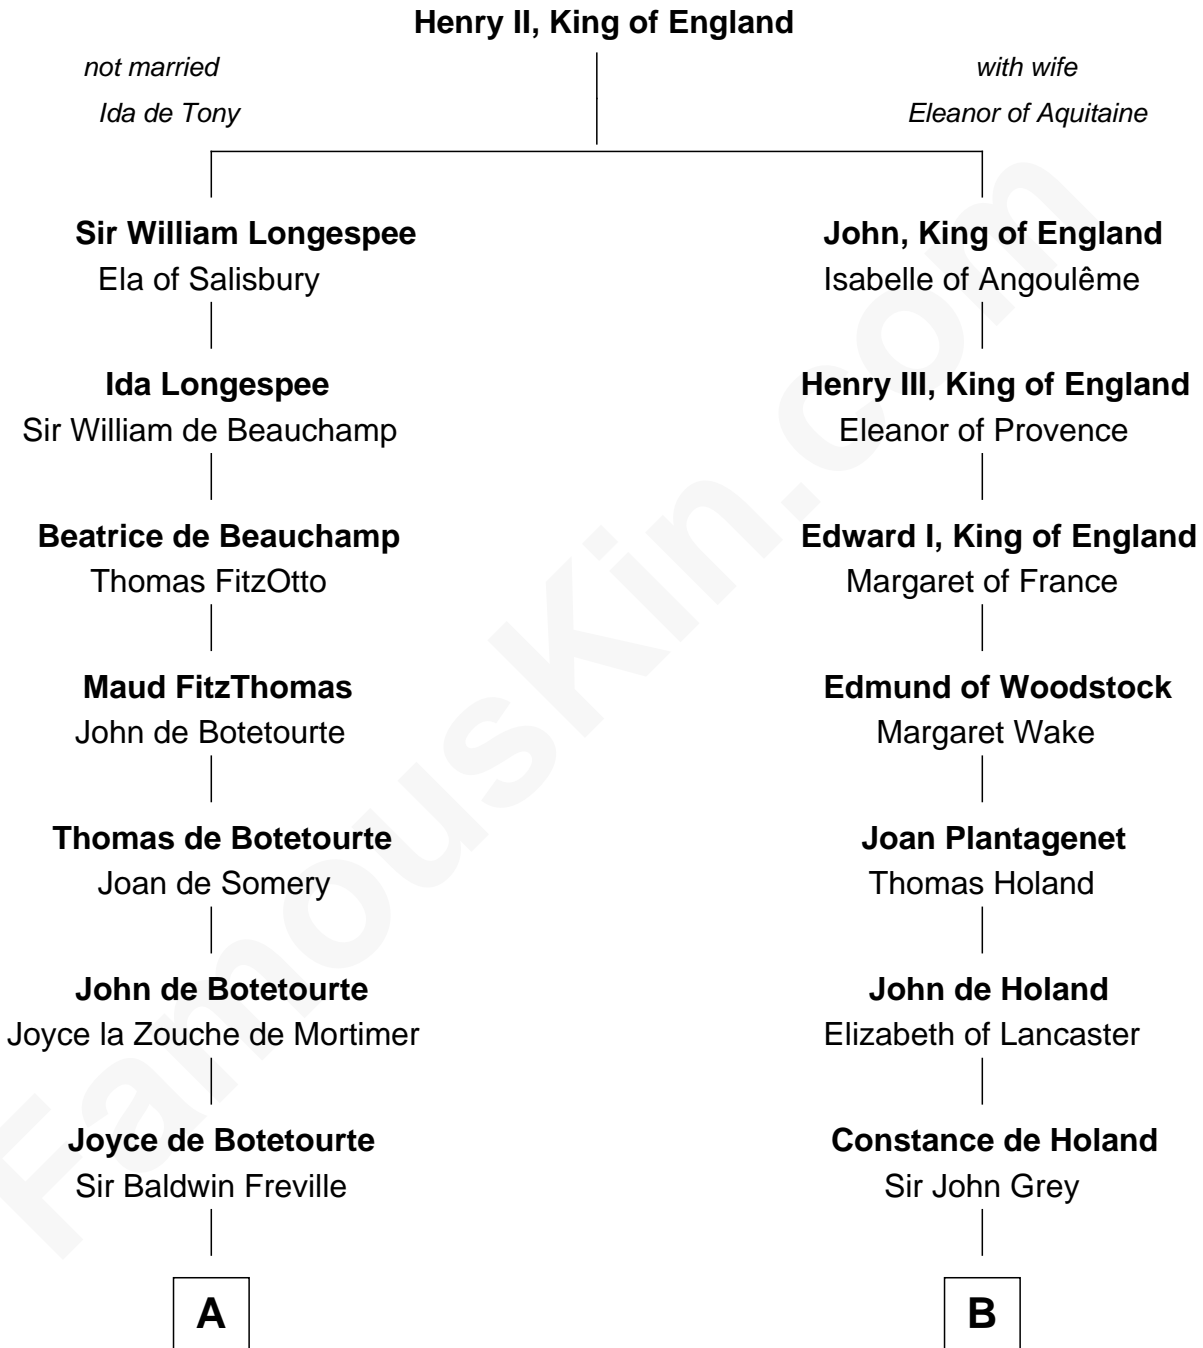

FamousKin.com

Relationship Chart of

Joseph Wharton

Founder of the Wharton School of Business

20th cousin 1 time removed of

Horace Gray

U.S. Supreme Court Justice

C

Samuel Rodman

Mary Willett

Thomas Rodman

Mary Borden

Hannah Rodman

Samuel Rowland Fisher

Deborah Fisher

William Wharton