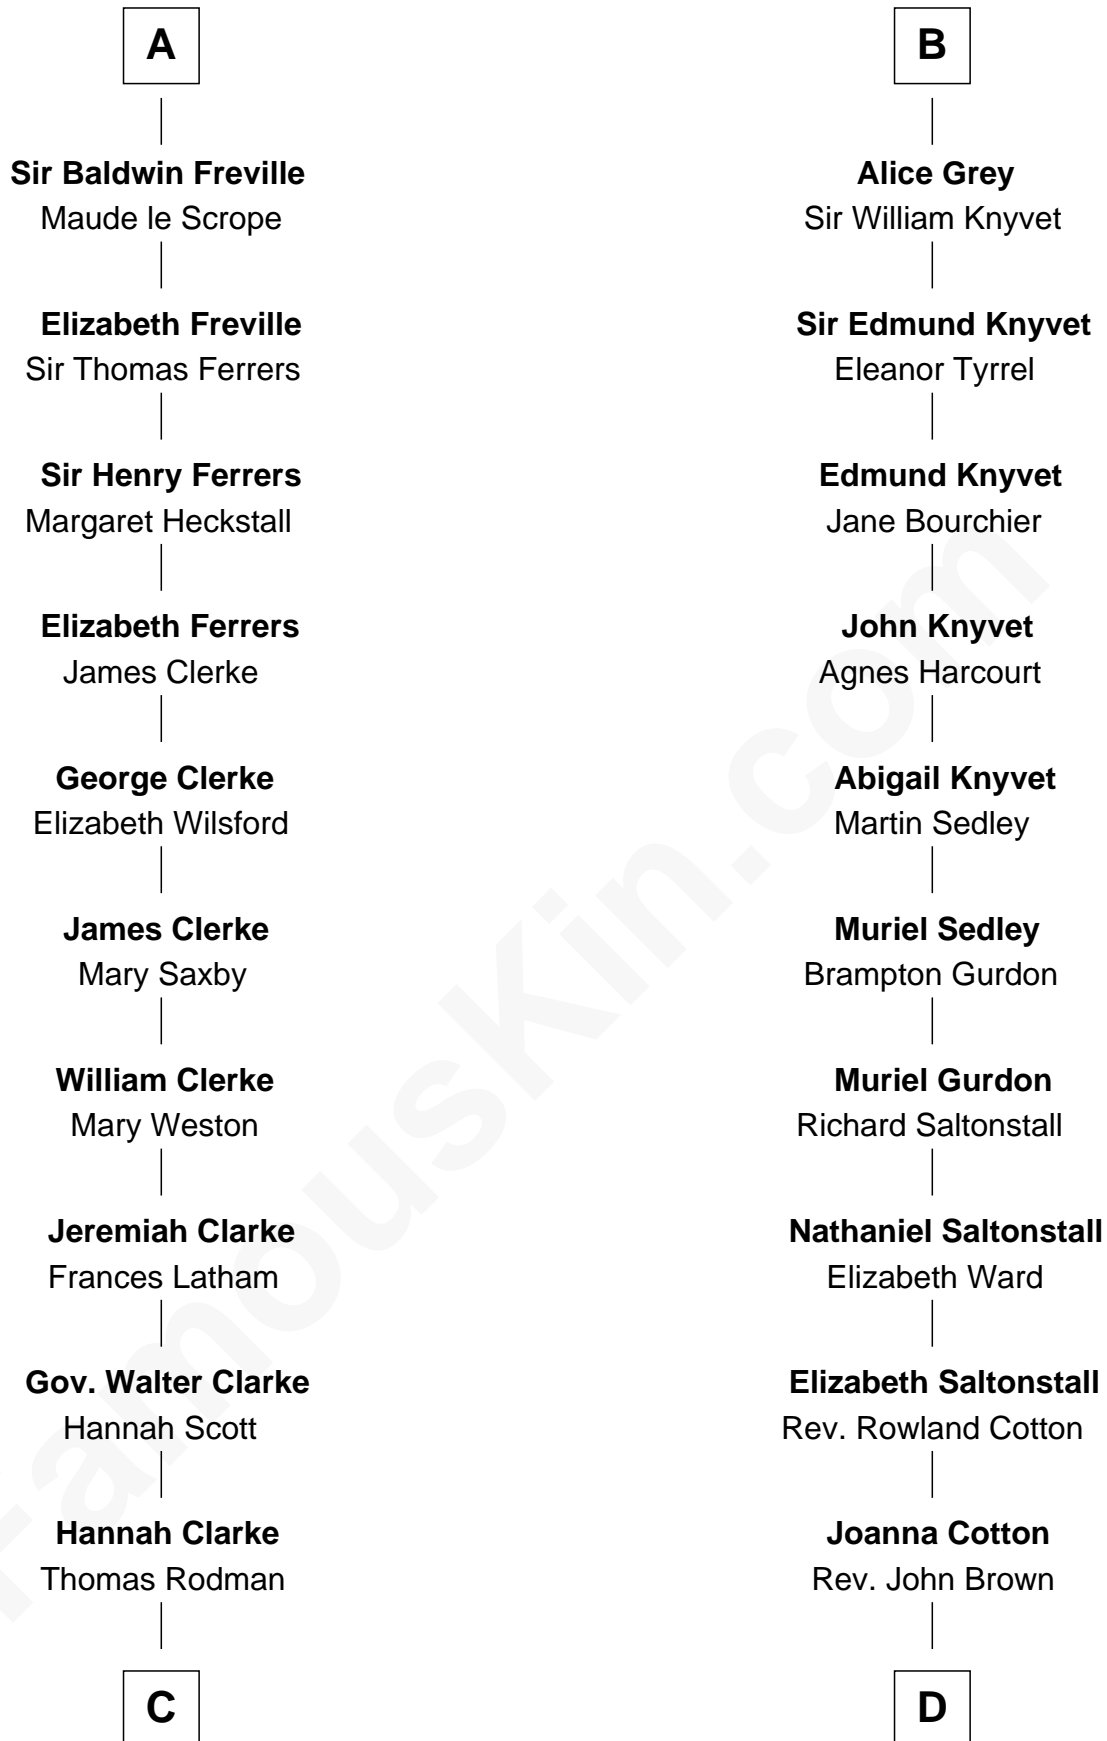

FamousKin.com

Relationship Chart of

Joseph Wharton

Founder of the Wharton School of Business

20th cousin 1 time removed of

Horace Gray

U.S. Supreme Court Justice

C

Samuel Rodman

Mary Willett

Thomas Rodman

Mary Borden

Hannah Rodman

Samuel Rowland Fisher

Deborah Fisher

William Wharton