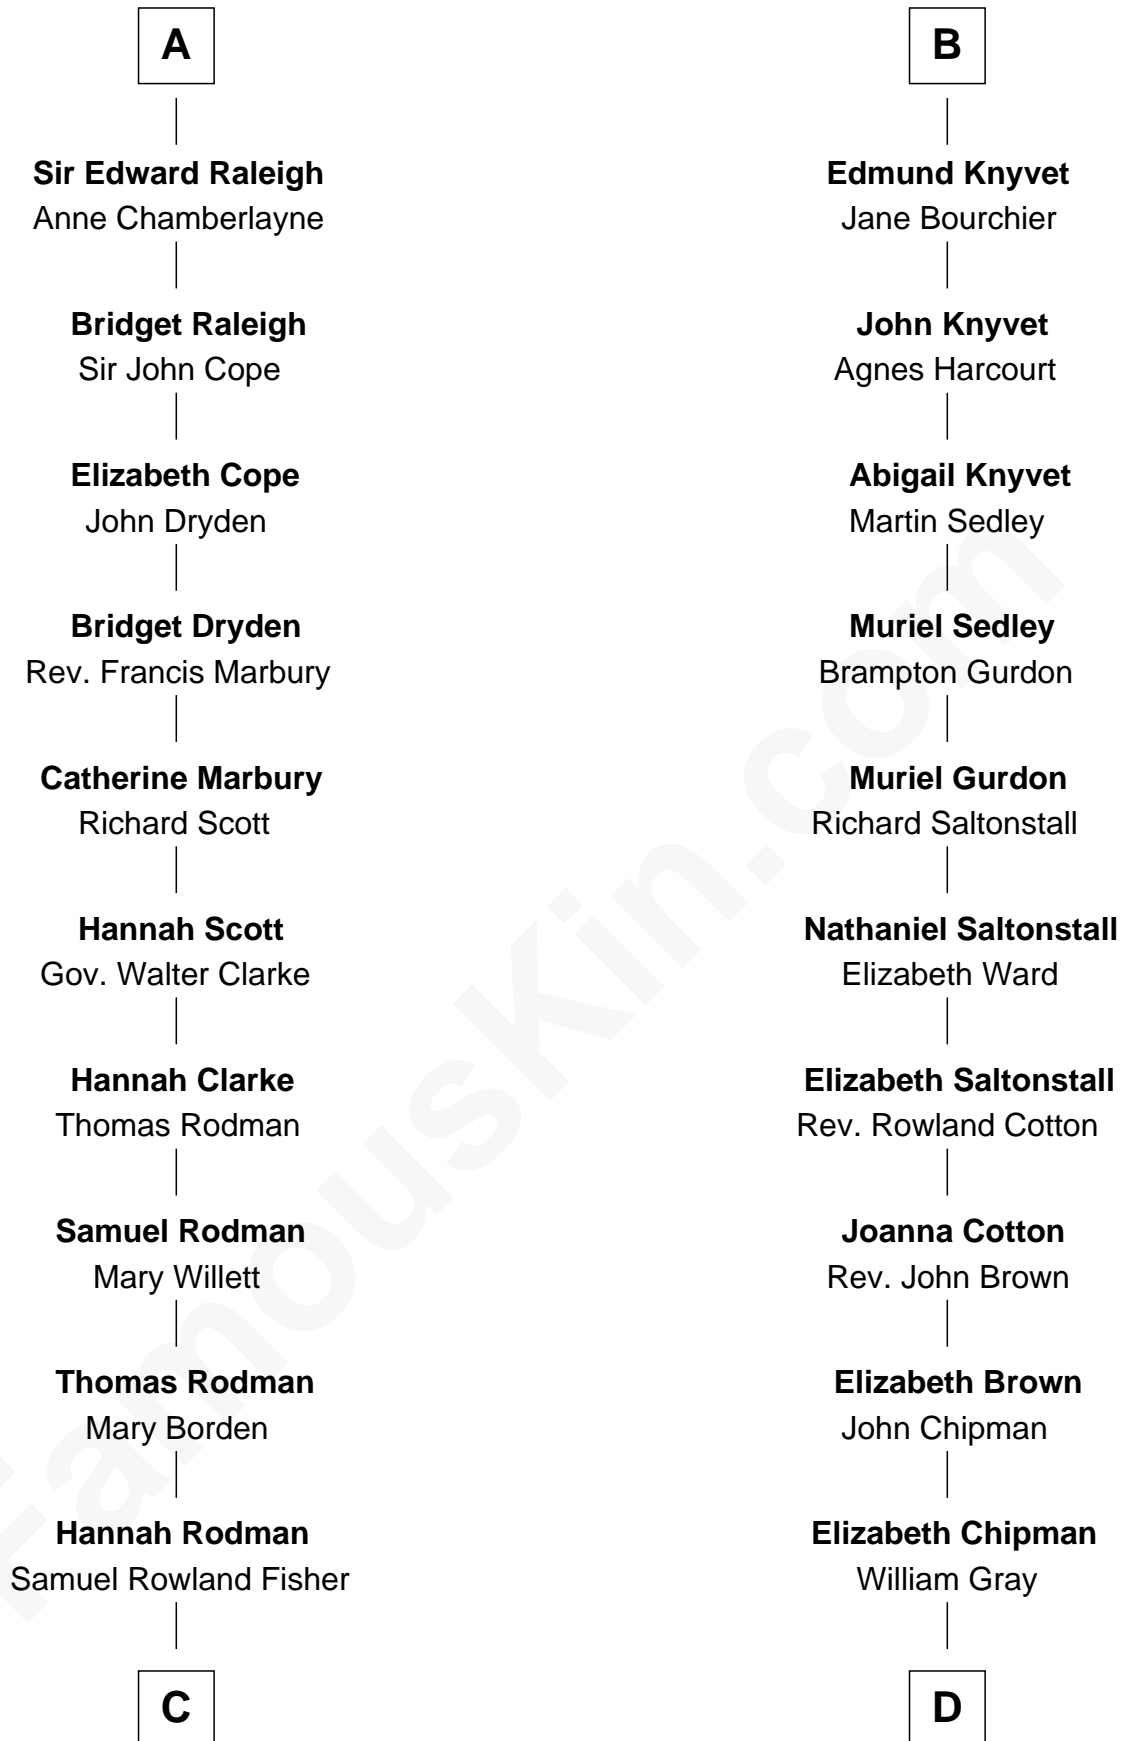

# FamousKin.com Relationship Chart of

**Joseph Wharton**

*Founder of the Wharton School of Business*

18th cousin of

**Horace Gray**

*U.S. Supreme Court Justice*

**C**

**Deborah Fisher**  
William Wharton

**Joseph Wharton**

*Founder, Wharton School of Business*

**D**

**Horace Gray**  
Harriet Upham

**Horace Gray**

*U.S. Supreme Court Justice*

FamousKin.com