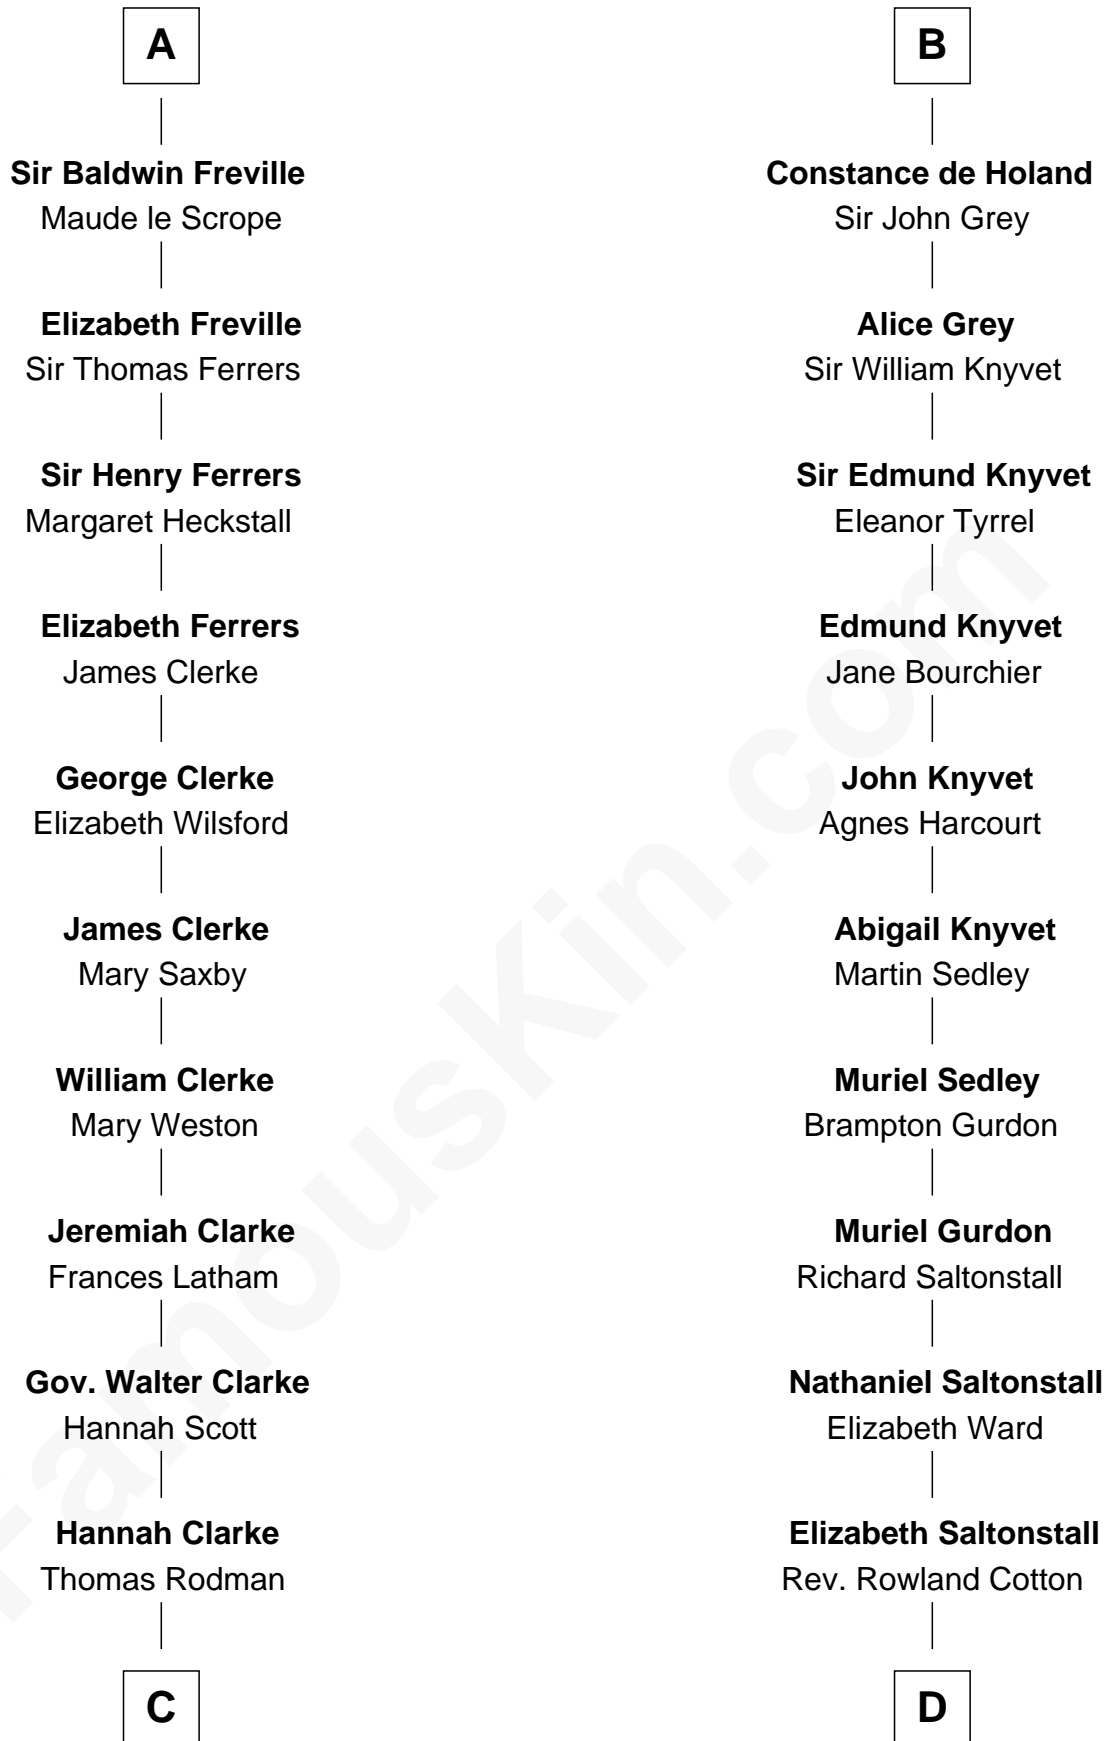

FamousKin.com

Relationship Chart of

Joseph Wharton

Founder of the Wharton School of Business

21st cousin of

Horace Gray

U.S. Supreme Court Justice

William FitzPatrick

Eleonore de Vitre

C

Samuel Rodman

Mary Willett

Thomas Rodman

Mary Borden

Hannah Rodman

Samuel Rowland Fisher