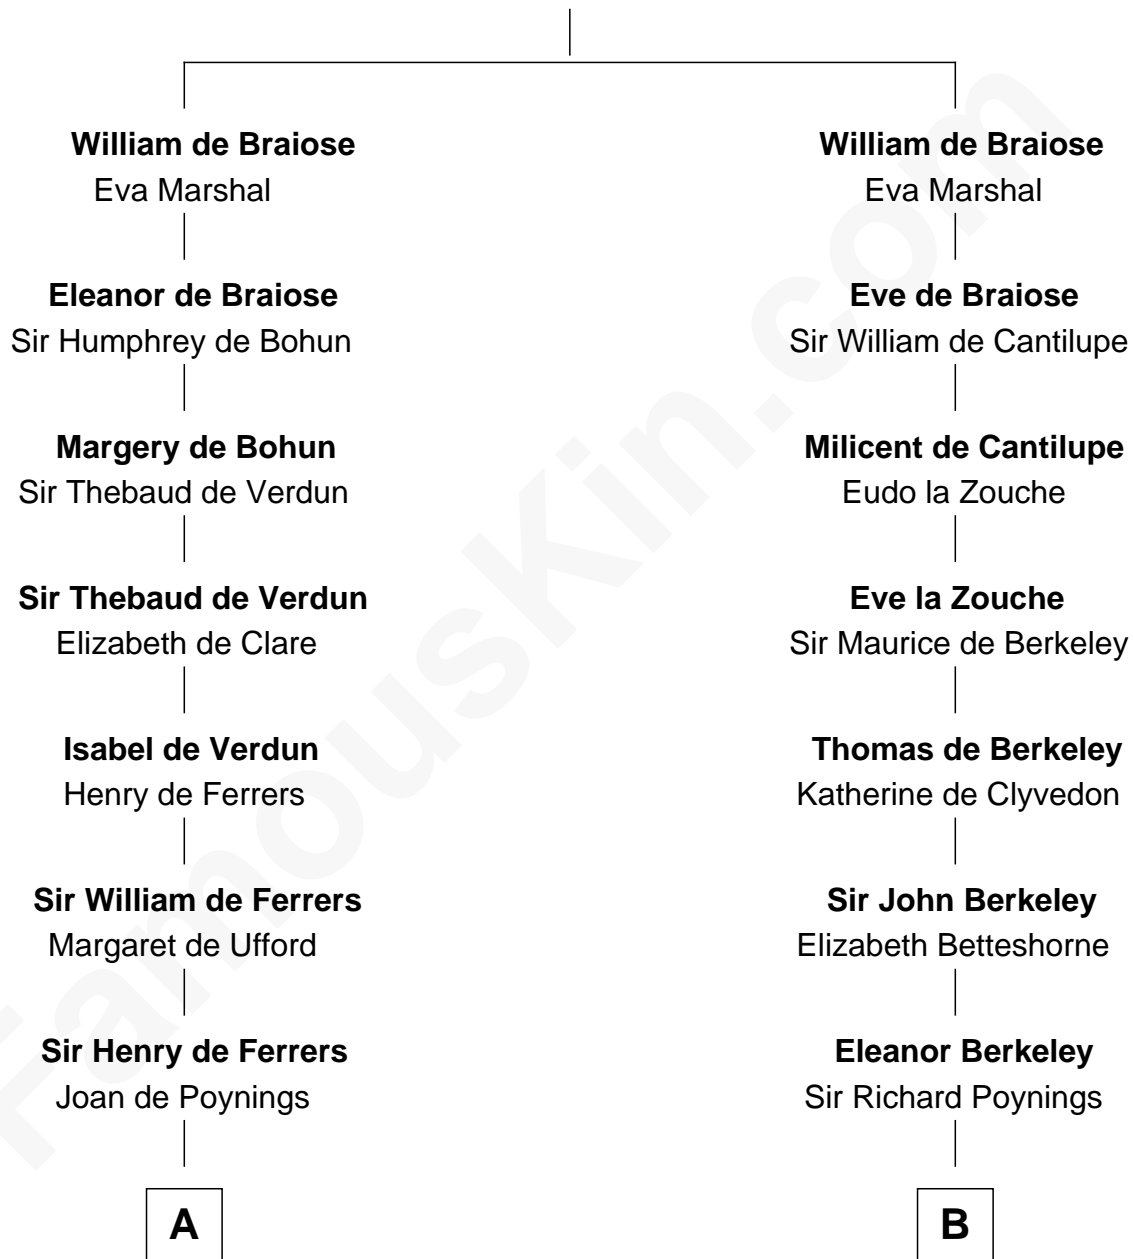

FamousKin.com

Relationship Chart of

Joseph Wharton

Founder of the Wharton School of Business

21st cousin of

Horace Gray

U.S. Supreme Court Justice

Reginald de Braiose

C

Samuel Rodman

Mary Willett

Thomas Rodman

Mary Borden

Hannah Rodman

Samuel Rowland Fisher

Deborah Fisher