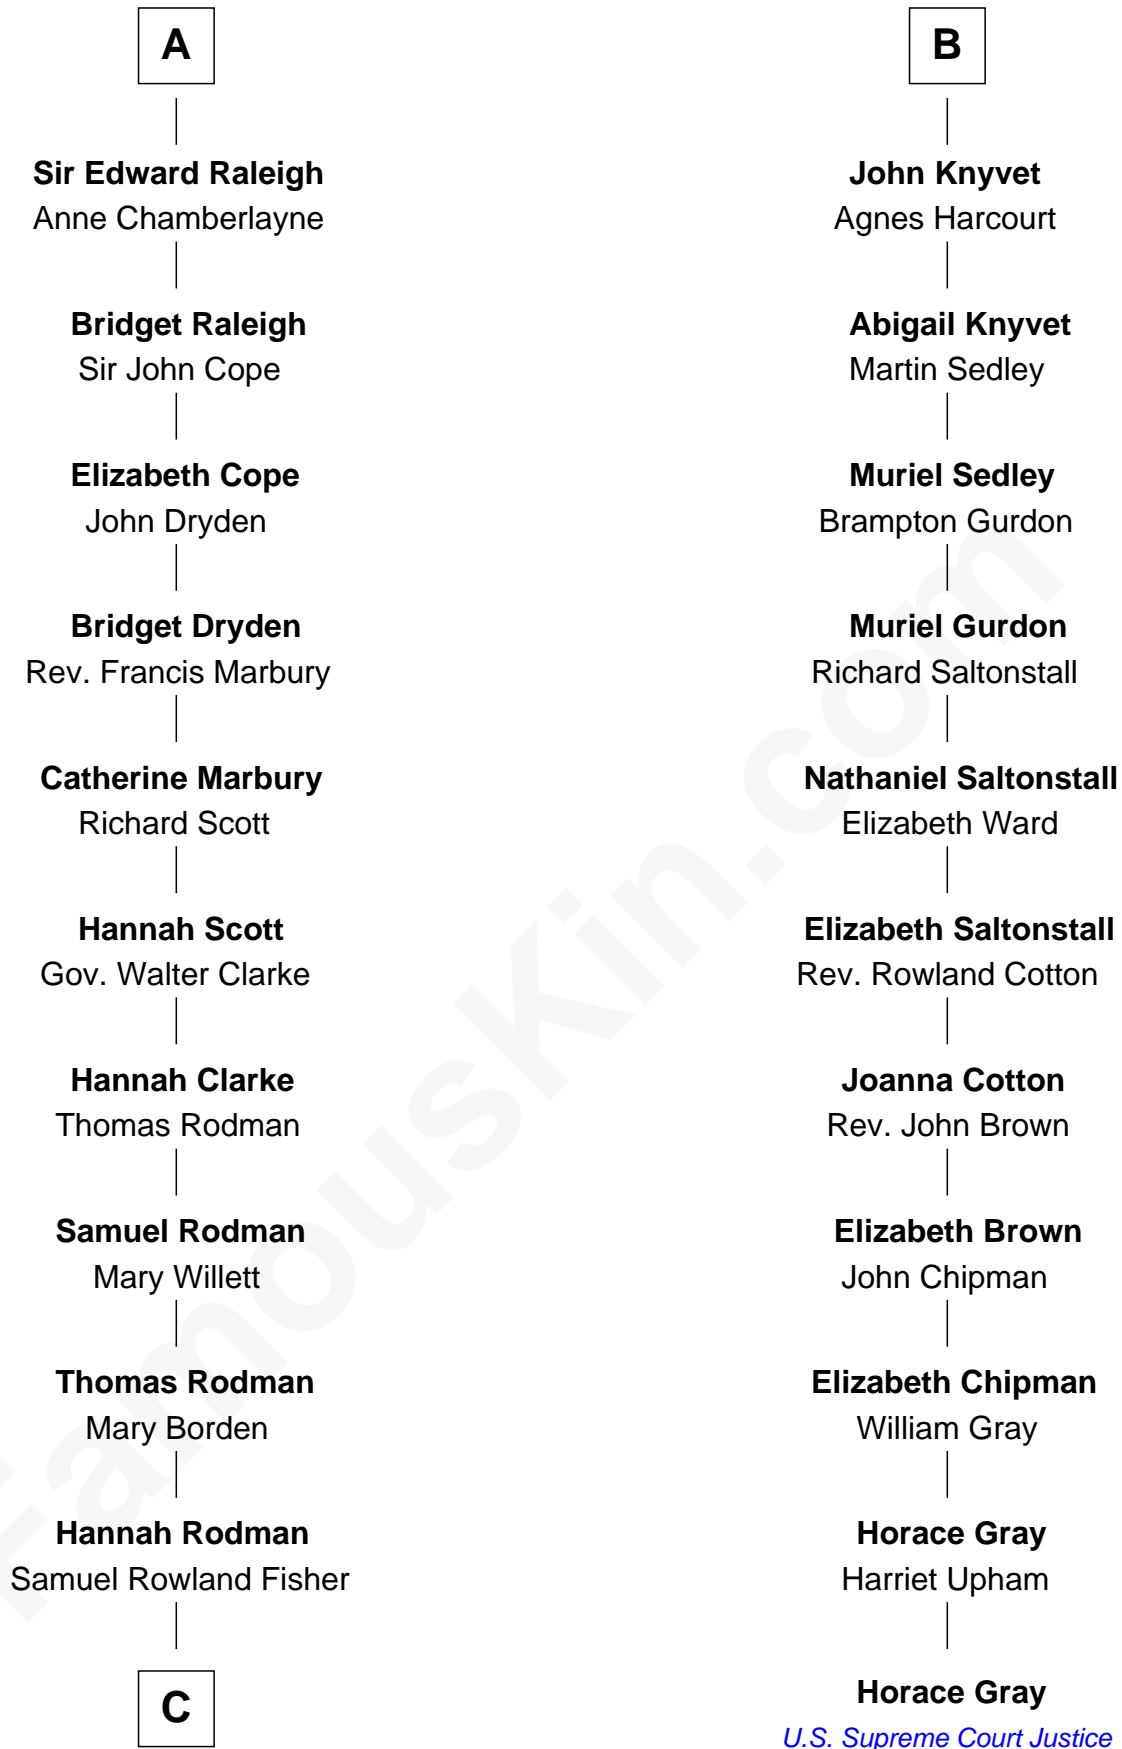

FamousKin.com

Relationship Chart of

Joseph Wharton

Founder of the Wharton School of Business

17th cousin 1 time removed of

Horace Gray

U.S. Supreme Court Justice

Humphrey de Bohun
Elizabeth Plantagenet

Eleanor de Bohun
Sir James le Boteler

Pernel le Boteler
Sir Gilbert Talbot

Sir Richard Talbot
Ankaret le Strange

Mary Talbot
Sir Thomas Greene

Sir Thomas Greene
Phillippa Ferrers

Elizabeth Greene
William Raleigh

Sir Edward Raleigh
Margaret Verney

A

Sir William de Bohun
Elizabeth de Badlesmere

Elizabeth de Bohun
Sir Richard Fitzalan

Elizabeth Fitzalan
Sir Thomas Mowbray

Margaret Mowbray
Sir Robert Howard

Sir John Howard
Margaret Chedworth

Katherine Howard
Sir John Bouchier

Jane Bouchier
Edmund Knyvet

B

C

Deborah Fisher
William Wharton

Joseph Wharton

Founder, Wharton School of Business

FamousKin.com