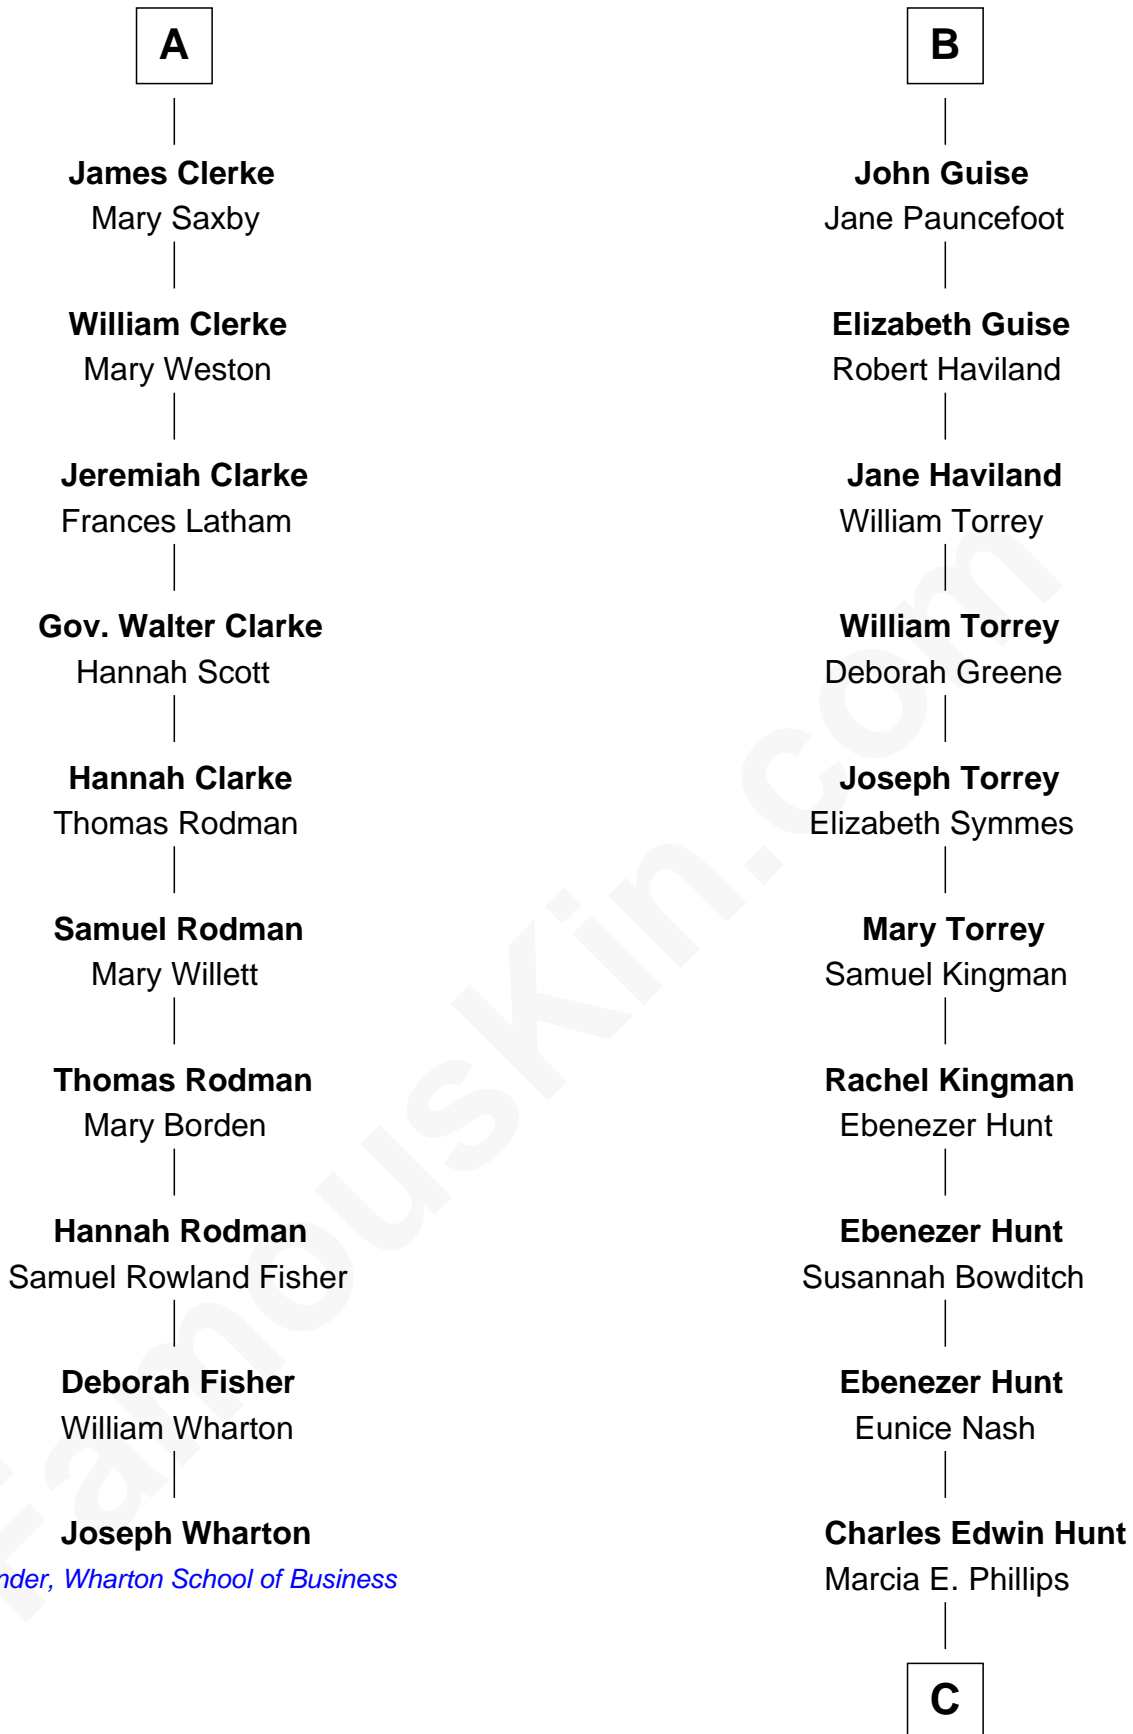

FamousKin.com

Relationship Chart of

Joseph Wharton

Founder of the Wharton School of Business

16th cousin 4 times removed of

Linda Hunt

TV and Movie Actress

Sir William de Ros
Margery de Badlesmere