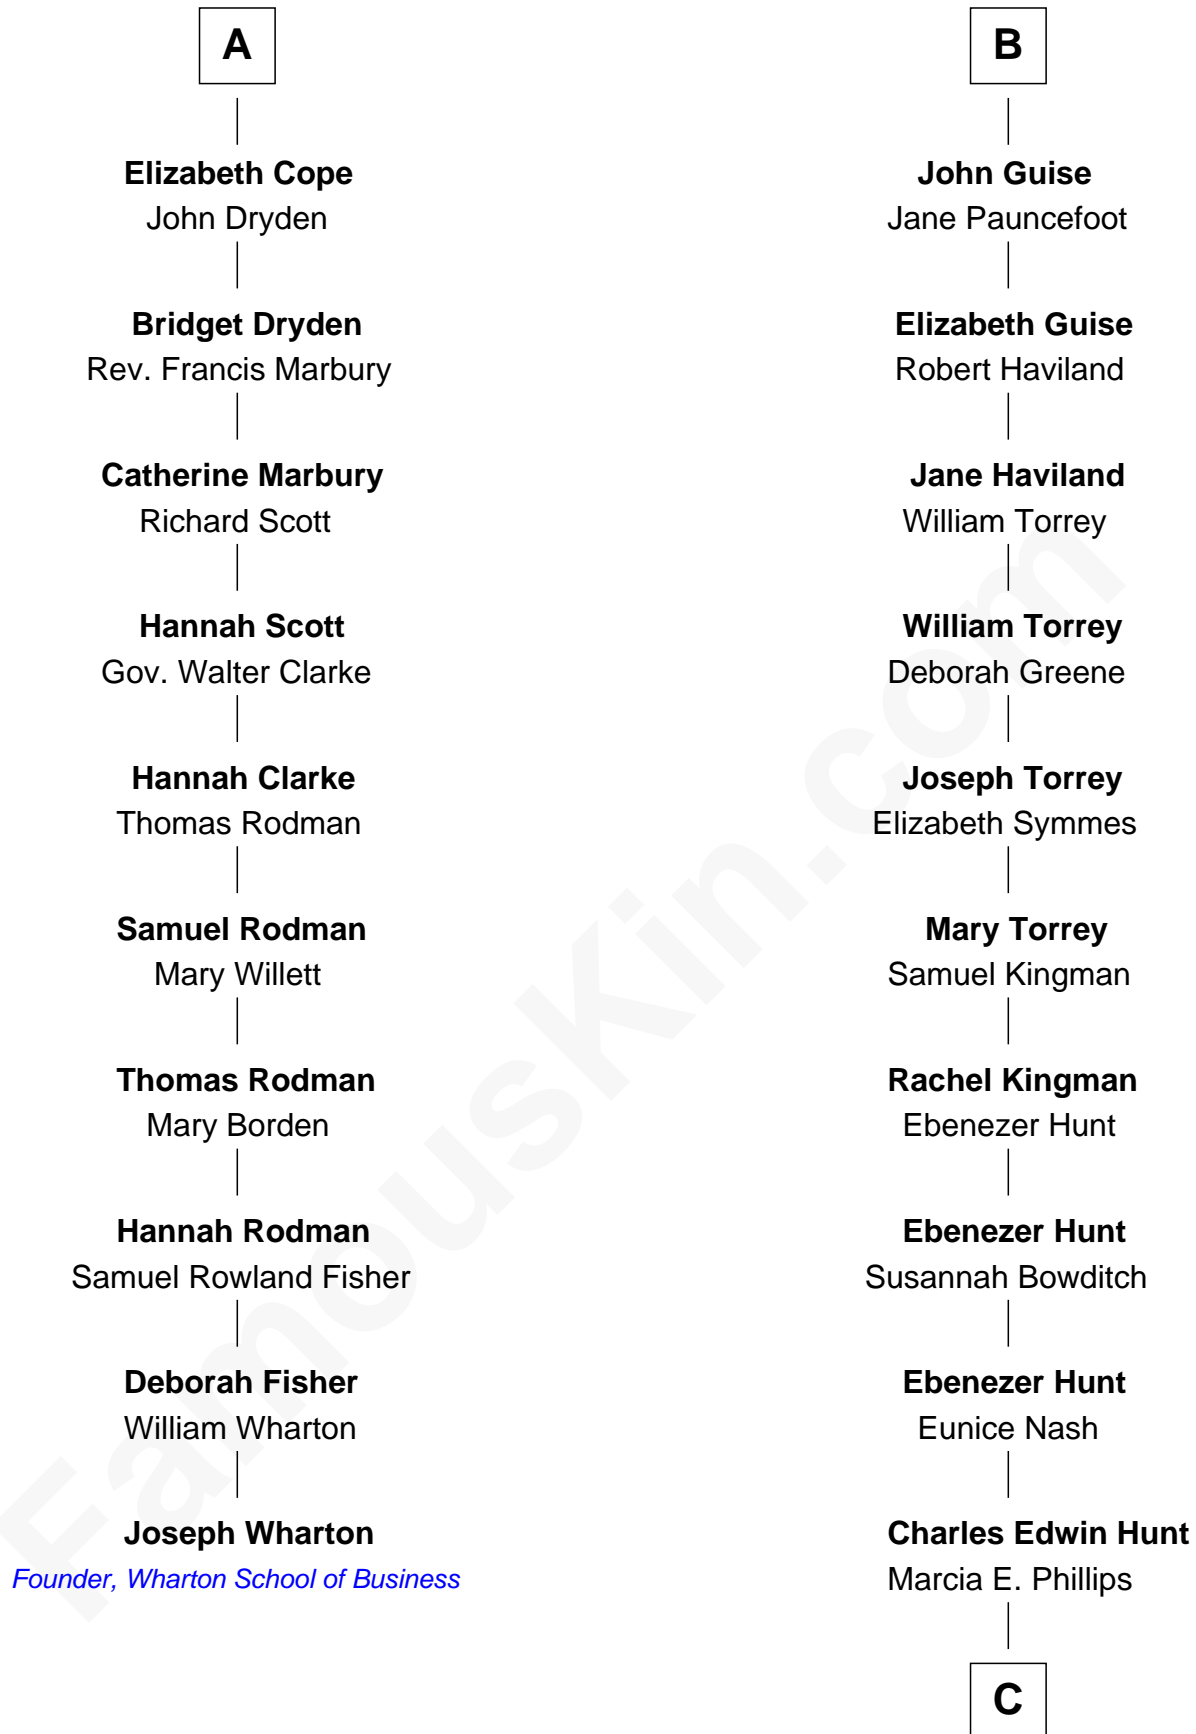

FamousKin.com

Relationship Chart of

Joseph Wharton

Founder of the Wharton School of Business

16th cousin 4 times removed of

Linda Hunt

TV and Movie Actress

C