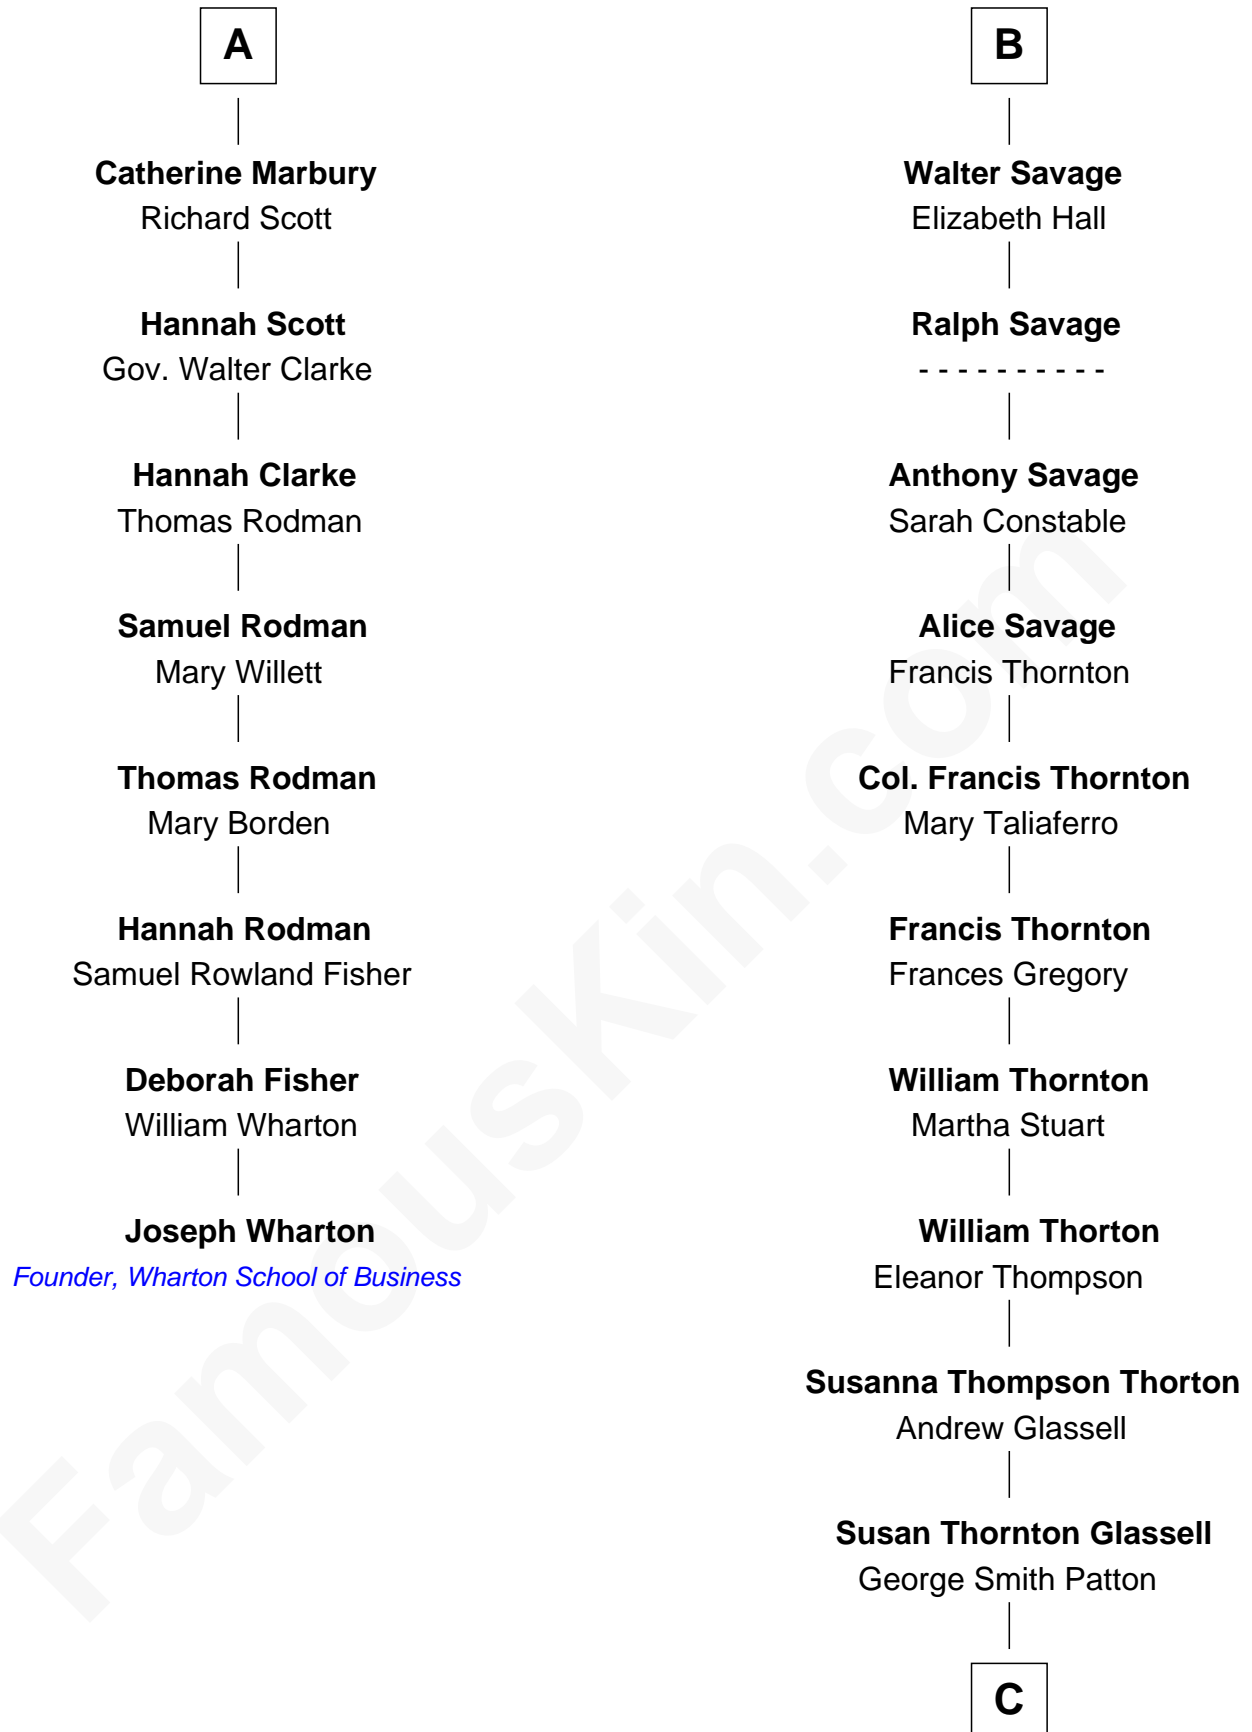

FamousKin.com

Relationship Chart of

Joseph Wharton

Founder of the Wharton School of Business

14th cousin 4 times removed of

General George S. Patton

U.S. Army - World War II

C

George Smith Patton

Ruth Wilson

General George S. Patton

U.S. Army - World War II

FamousKin.com