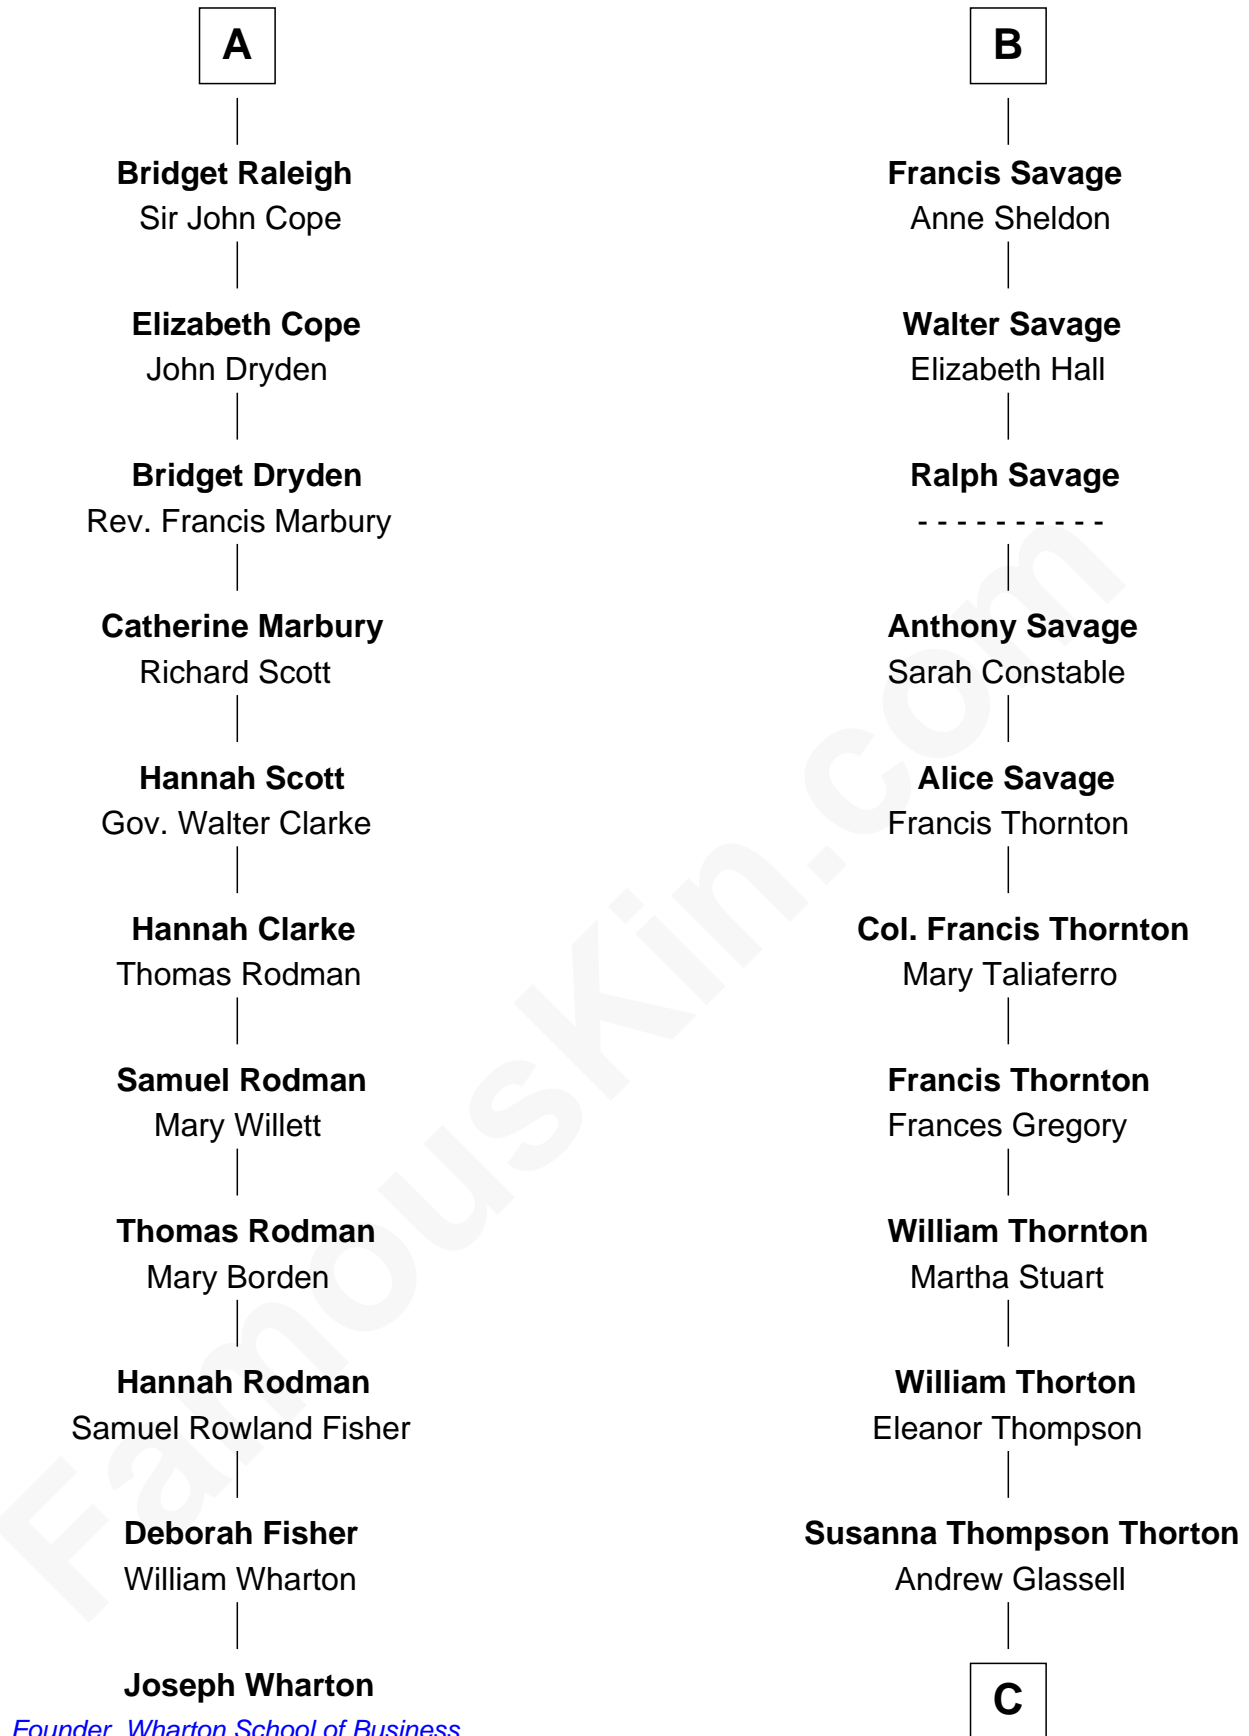

FamousKin.com

Relationship Chart of

Joseph Wharton

Founder of the Wharton School of Business

17th cousin 2 times removed of

General George S. Patton
U.S. Army - World War II

Edmund Fitzalan
Alice de Warenne

C

—
Susan Thornton Glassell

George Smith Patton

—
George Smith Patton

Ruth Wilson

—
General George S. Patton

U.S. Army - World War II

FamousKin.com