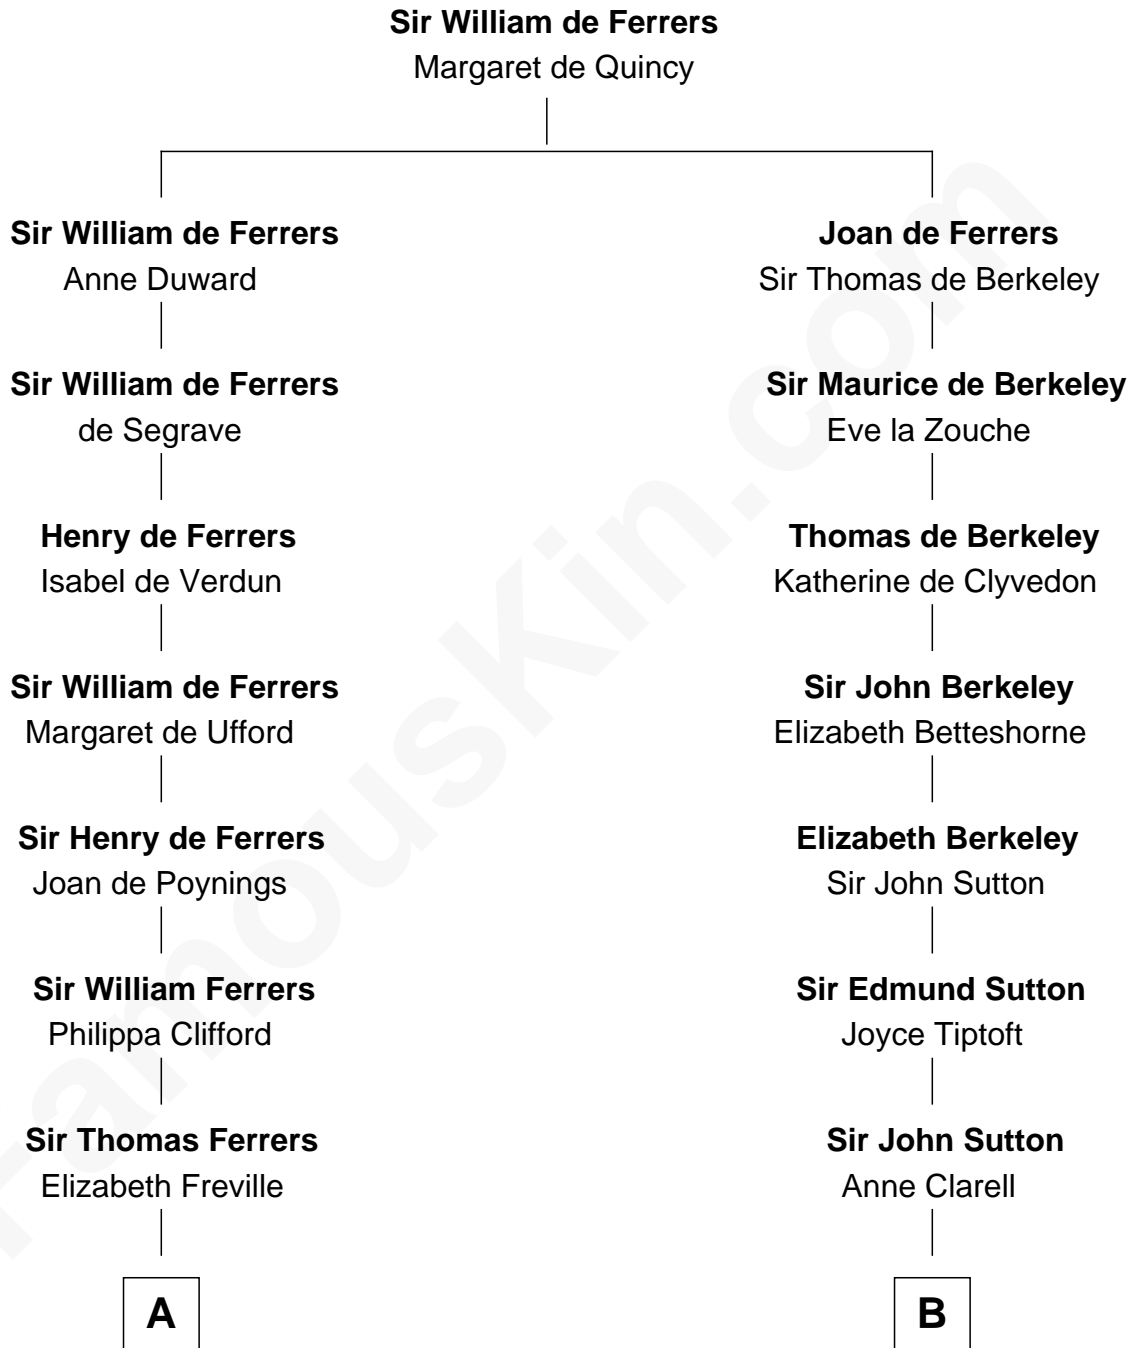

FamousKin.com

Relationship Chart of

Joseph Wharton

Founder of the Wharton School of Business

19th cousin 1 time removed of

General George S. Patton

U.S. Army - World War II

C

Hannah Rodman
Samuel Rowland Fisher

Deborah Fisher
William Wharton

Joseph Wharton
Founder, Wharton School of Business

D

Susanna Thompson Thorton
Andrew Glassell

Susan Thornton Glassell
George Smith Patton

George Smith Patton
Ruth Wilson