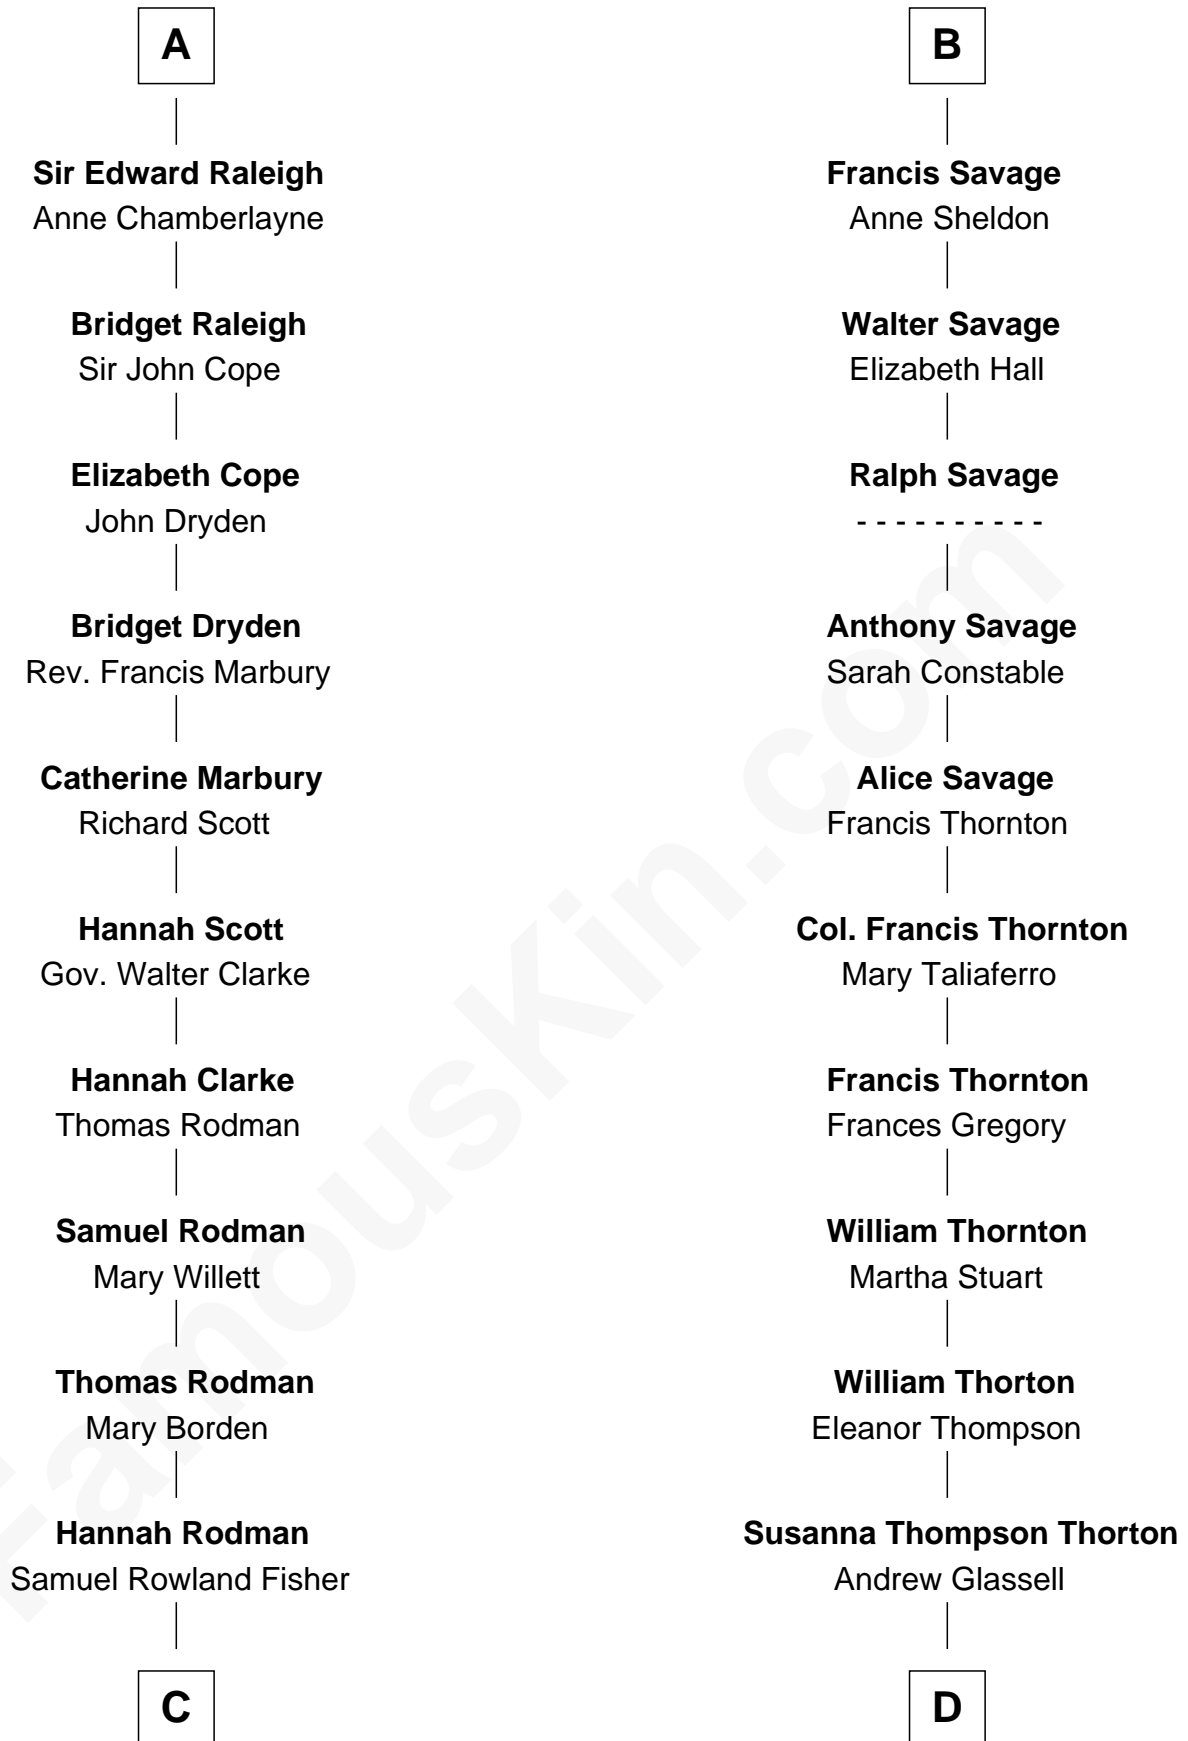

FamousKin.com

Relationship Chart of

Joseph Wharton

Founder of the Wharton School of Business

18th cousin 1 time removed of

General George S. Patton

U.S. Army - World War II

Humphrey de Bohun
Elizabeth Plantagenet

Eleanor de Bohun
Sir James le Boteler

Pernel le Boteler
Sir Gilbert Talbot

Sir Richard Talbot
Ankaret le Strange

Mary Talbot
Sir Thomas Greene

Sir Thomas Greene
Phillippa Ferrers

Elizabeth Greene
William Raleigh

Sir Edward Raleigh
Margaret Verney

A

Sir William de Bohun
Elizabeth de Badlesmere

Elizabeth de Bohun
Sir Richard Fitzalan

Elizabeth Fitzalan
Sir Robert Goushill

Joan Goushill
Sir Thomas Stanley

Katherine Stanley
Sir John Savage

Sir Christopher Savage
Anne Stanley

Sir Christopher Savage
Anne Lygon

B

C

Deborah Fisher
William Wharton

Joseph Wharton

Founder, Wharton School of Business

D