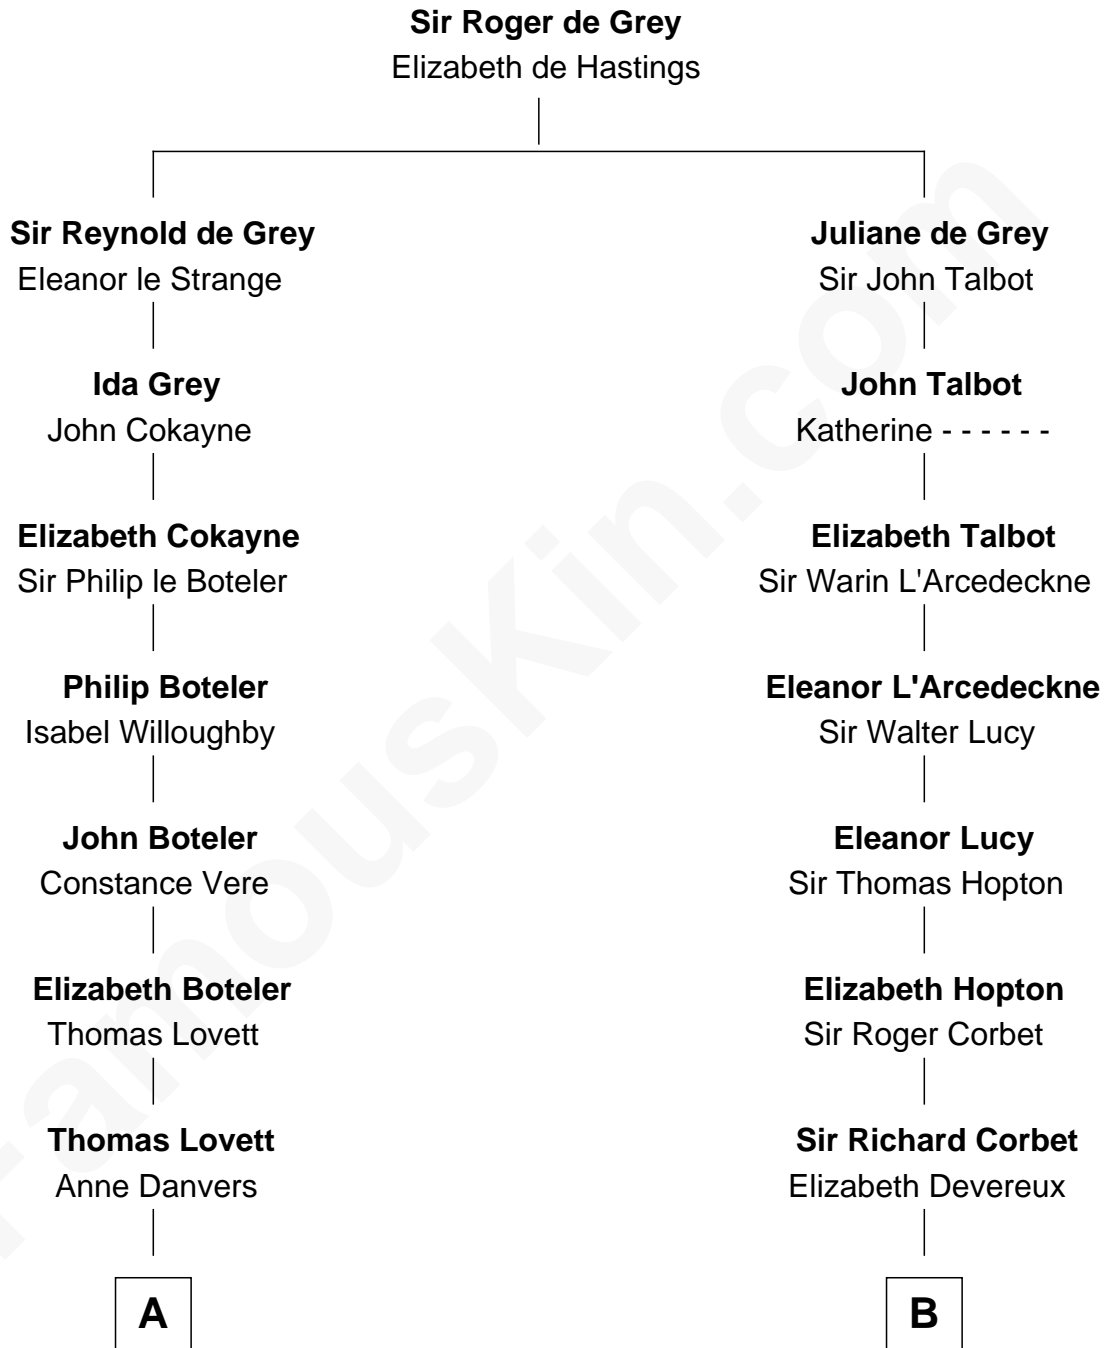

FamousKin.com

Relationship Chart of

Joseph Wharton

Founder of the Wharton School of Business

17th cousin 4 times removed of

Lizzie Borden

Accused Murderess

C

—
Susanna Tripp

John Vinnicum

—
Sarah L. Vinnicum

Joseph Morse

—
Anthony Morse

Rhoda Morrison

—
Sarah Anthony Morse

Andrew Jackson Borden

—
Lizzie Borden

Accused Murderess