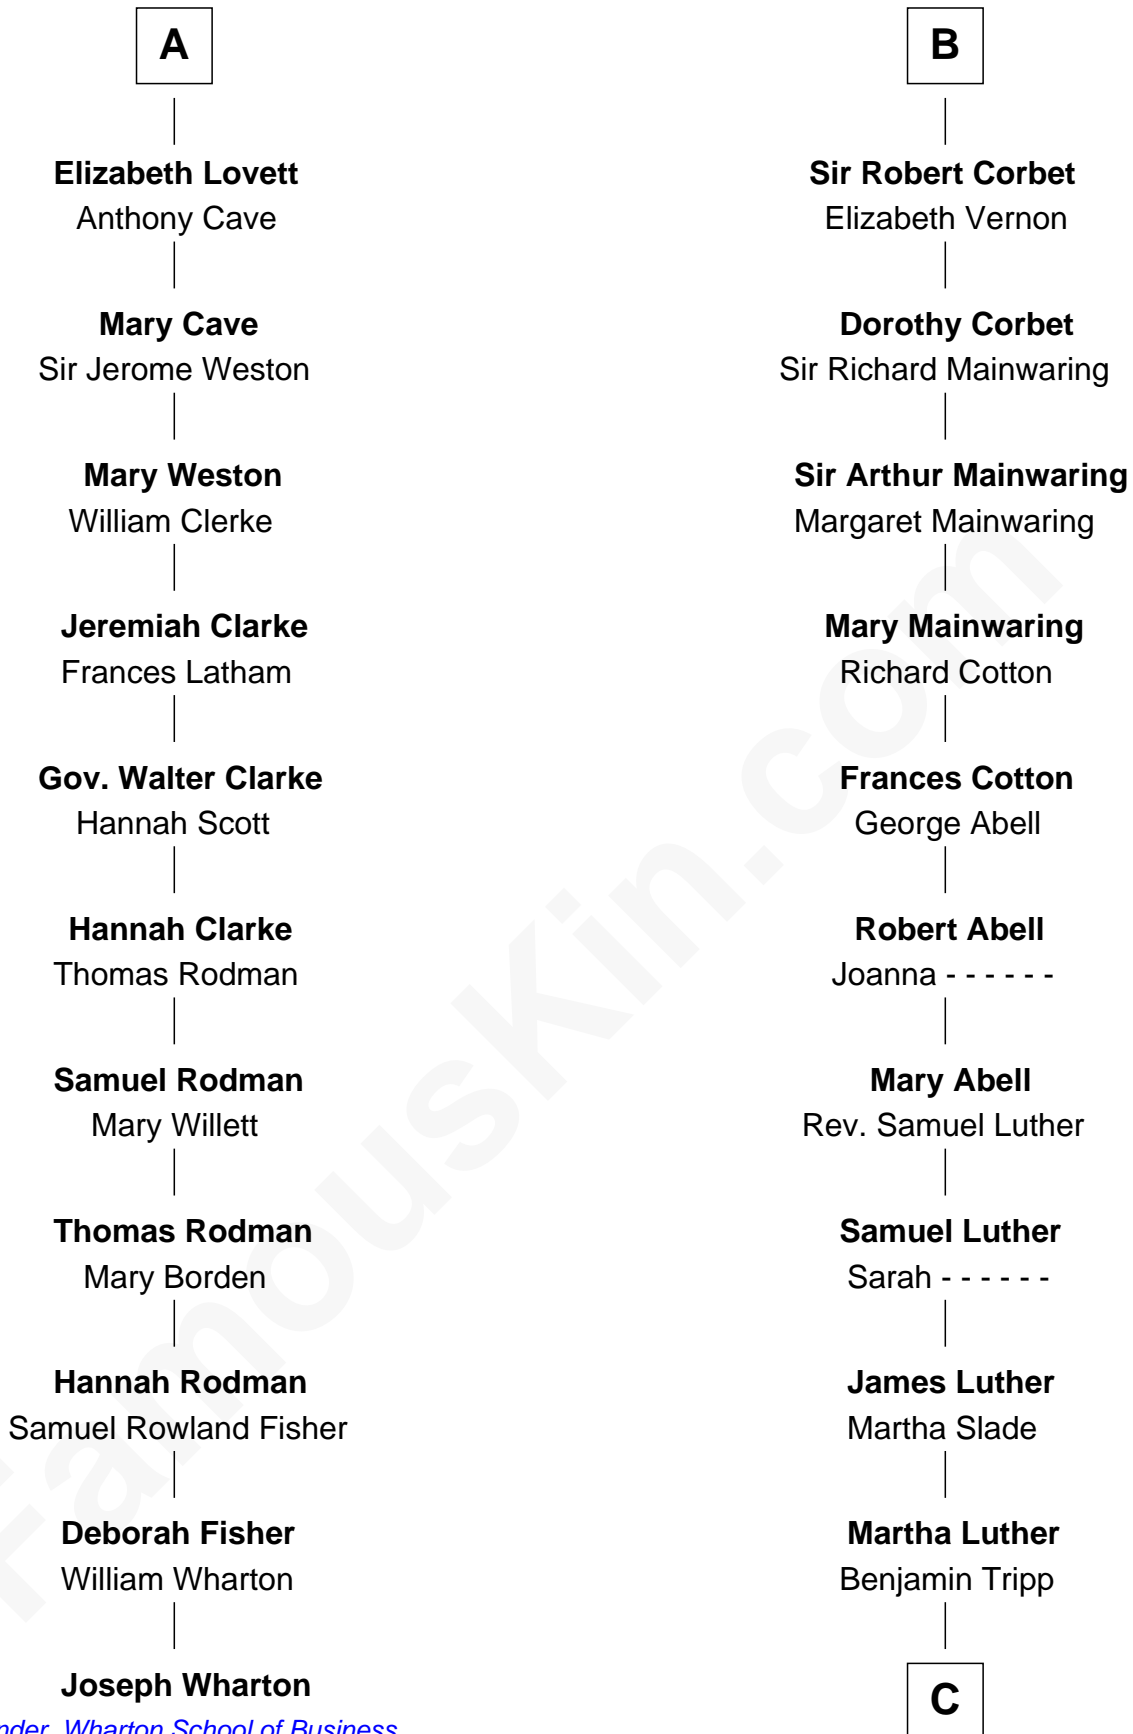

FamousKin.com

Relationship Chart of

Joseph Wharton

Founder of the Wharton School of Business

17th cousin 4 times removed of

Lizzie Borden

Accused Murderess

C

—
Susanna Tripp

John Vinnicum

—
Sarah L. Vinnicum

Joseph Morse

—
Anthony Morse

Rhoda Morrison

—
Sarah Anthony Morse

Andrew Jackson Borden

—
Lizzie Borden

Accused Murderess