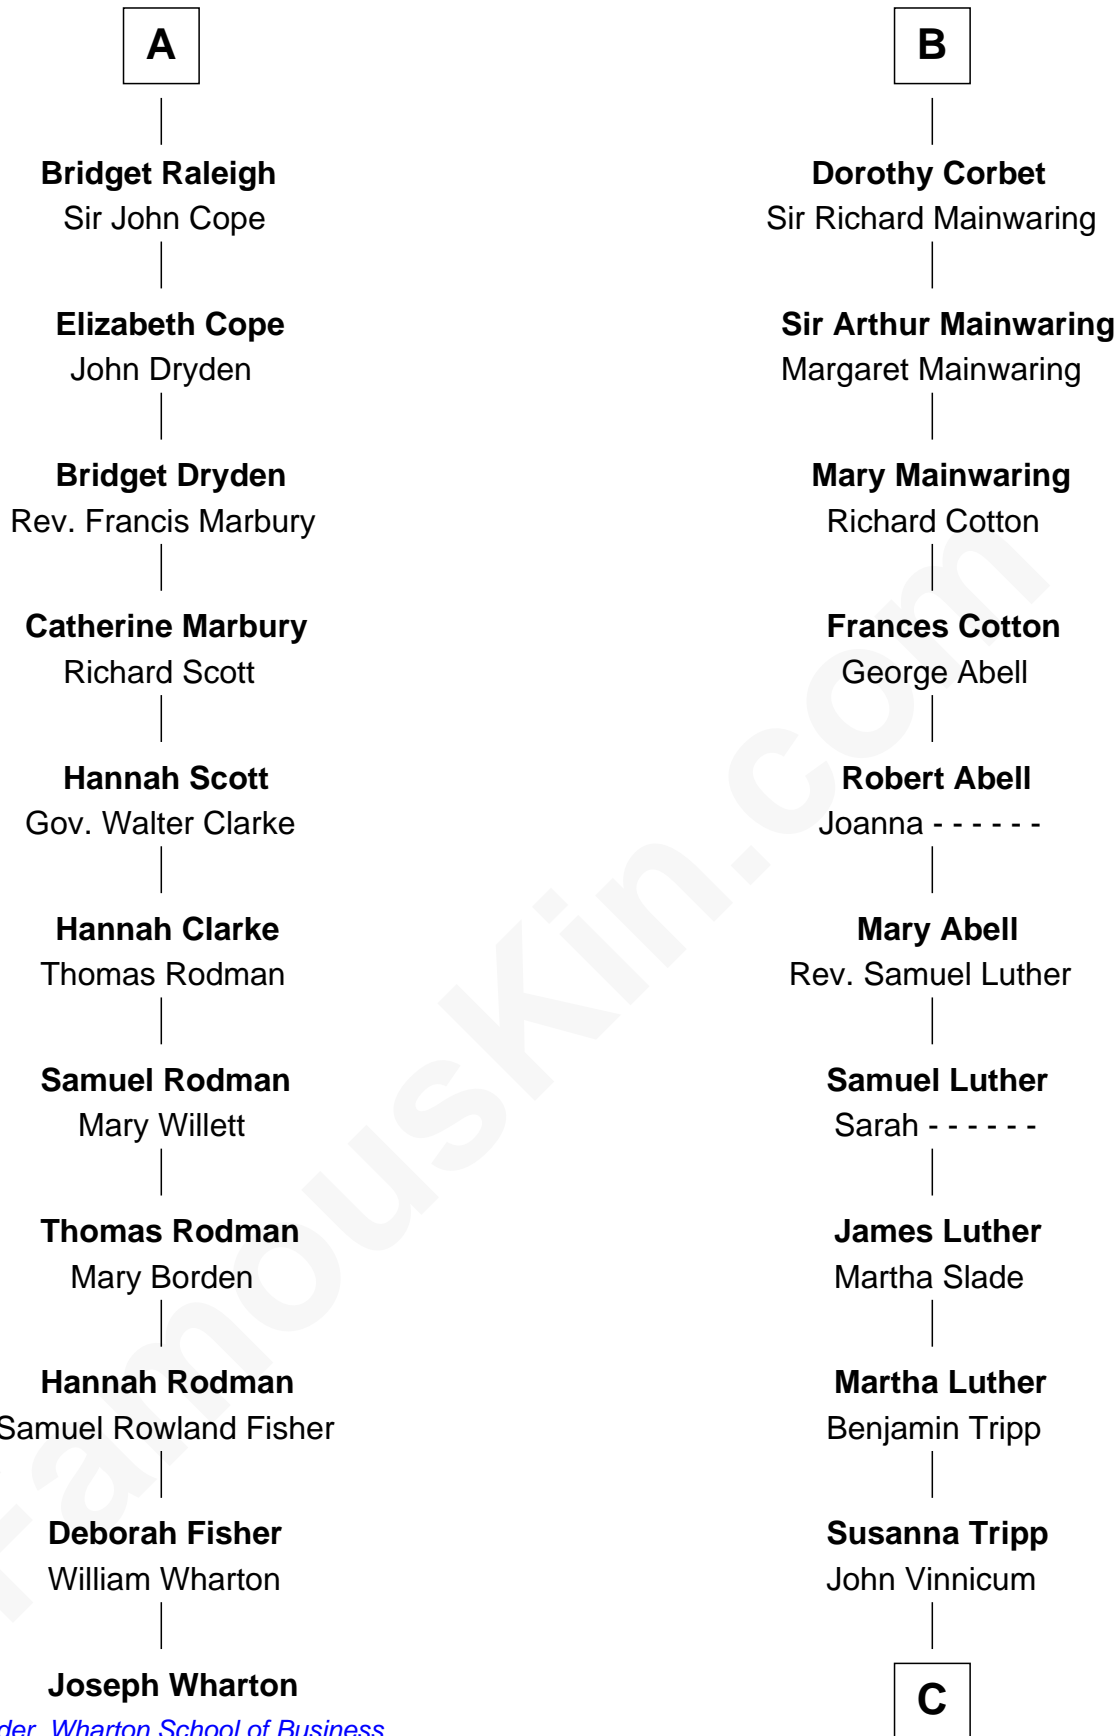

## Relationship Chart of

### Joseph Wharton

*Founder of the Wharton School of Business*

17th cousin 3 times removed of

**Lizzie Borden**

*Accused Murderess*

**Edmund Fitzalan**

Alice de Warenne

**C**

—  
**Sarah L. Vinnicum**

Joseph Morse

—  
**Anthony Morse**

Rhoda Morrison

—  
**Sarah Anthony Morse**

Andrew Jackson Borden

—  
**Lizzie Borden**

*Accused Murderess*