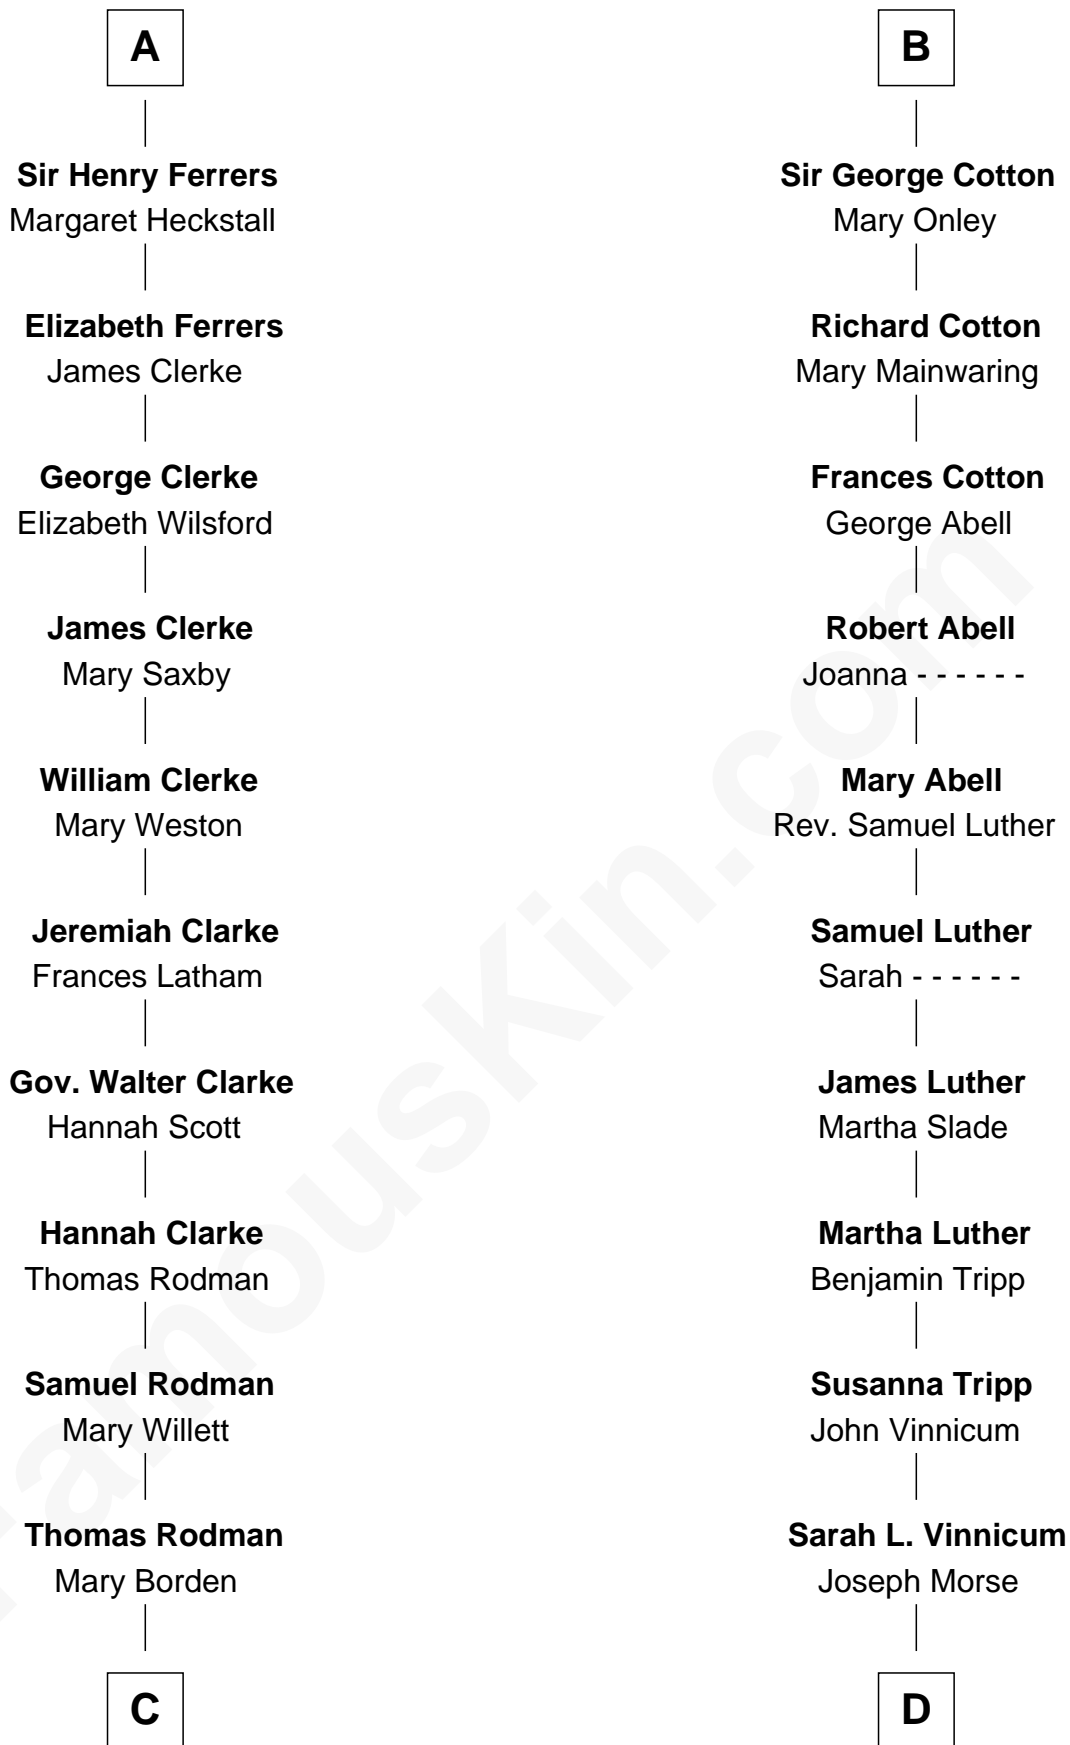

FamousKin.com Relationship Chart of

Joseph Wharton

Founder of the Wharton School of Business

19th cousin of

Lizzie Borden

Accused Murderess

Sir William de Ferrers

Margaret de Quincy

Sir Thomas de Berkeley

Sir Maurice de Berkeley

Eve la Zouche

Thomas de Berkeley

Katherine de Clyvedon

Sir John Berkeley

Elizabeth Betteshorne

Elizabeth Berkeley

Sir John Sutton

Jane Sutton

Thomas Mainwaring

Cecily Mainwaring

John Cotton

B

C

Hannah Rodman
Samuel Rowland Fisher

Deborah Fisher
William Wharton

Joseph Wharton
Founder, Wharton School of Business

D

Anthony Morse
Rhoda Morrison

Sarah Anthony Morse
Andrew Jackson Borden

Lizzie Borden
Accused Murderess