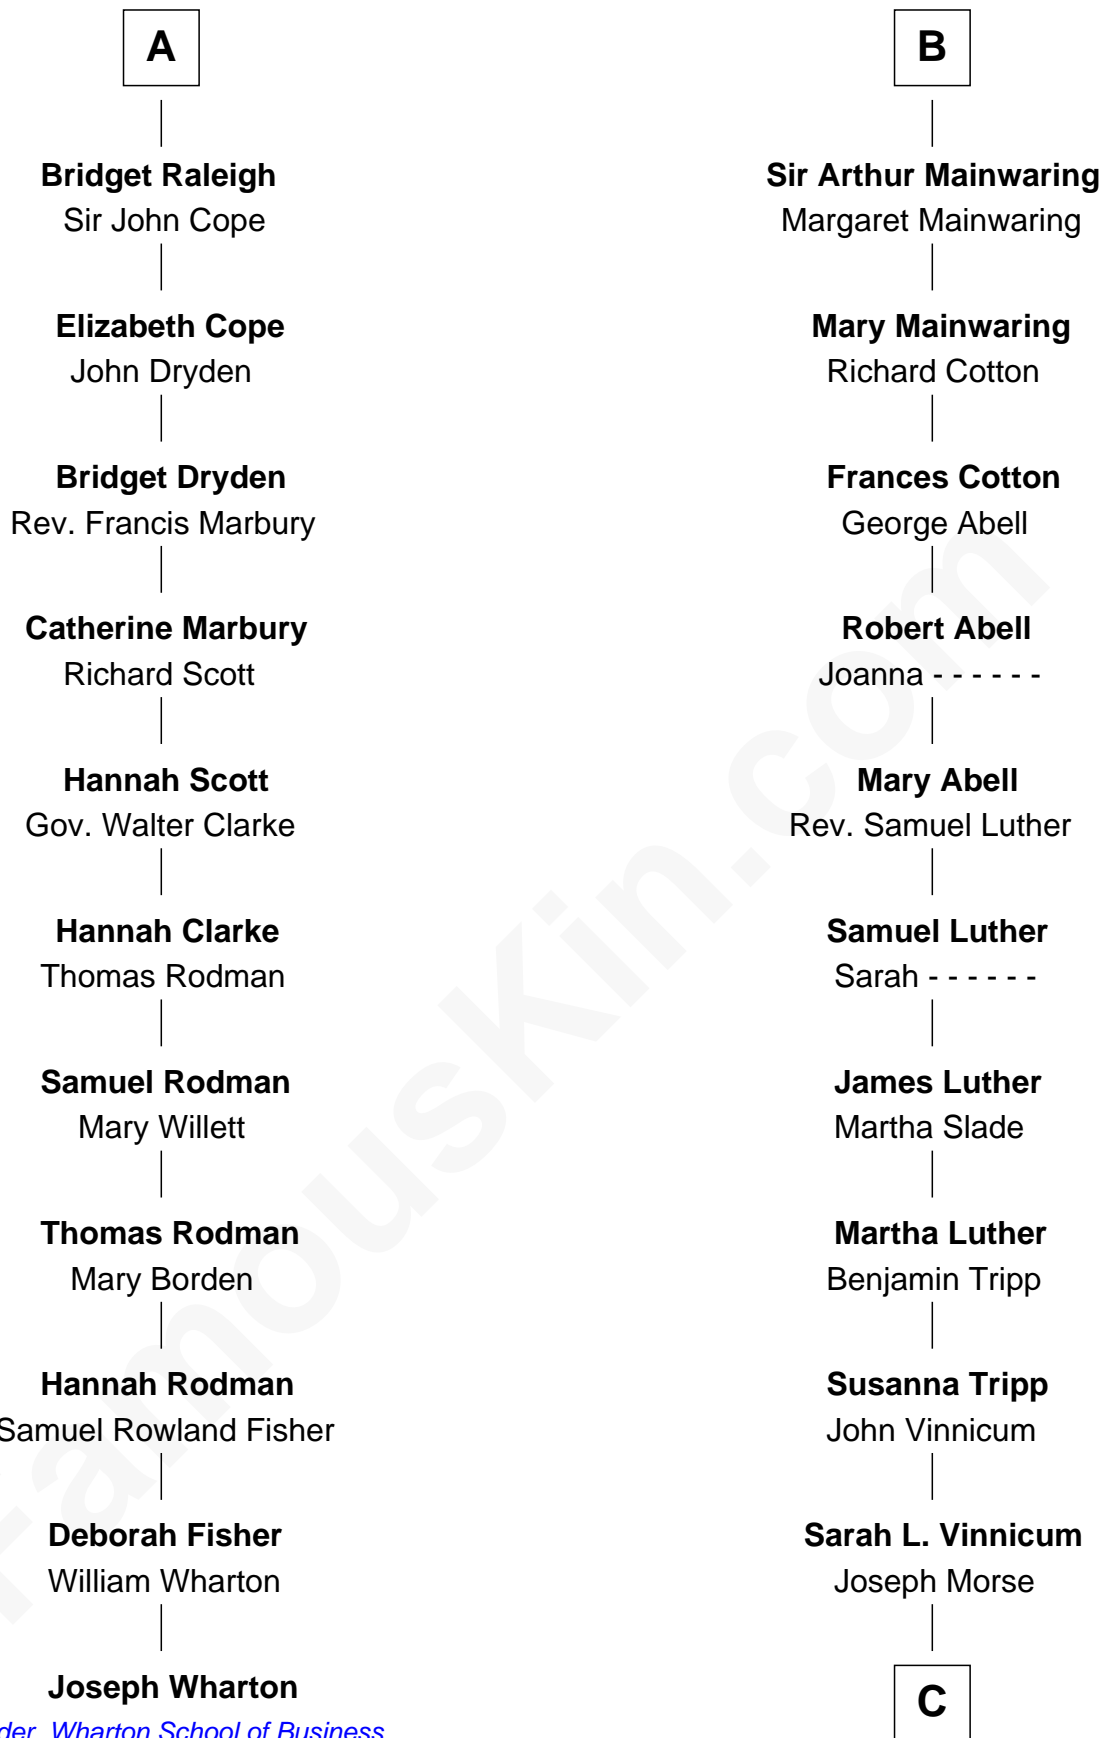

## Relationship Chart of

### Joseph Wharton

*Founder of the Wharton School of Business*

17th cousin 2 times removed of

**Lizzie Borden**

*Accused Murderess*

**Sir James le Boteler**

Eleanor de Bohun

**C**

**Anthony Morse**  
Rhoda Morrison

**Sarah Anthony Morse**  
Andrew Jackson Borden

**Lizzie Borden**  
*Accused Murderess*

FamousKin.com