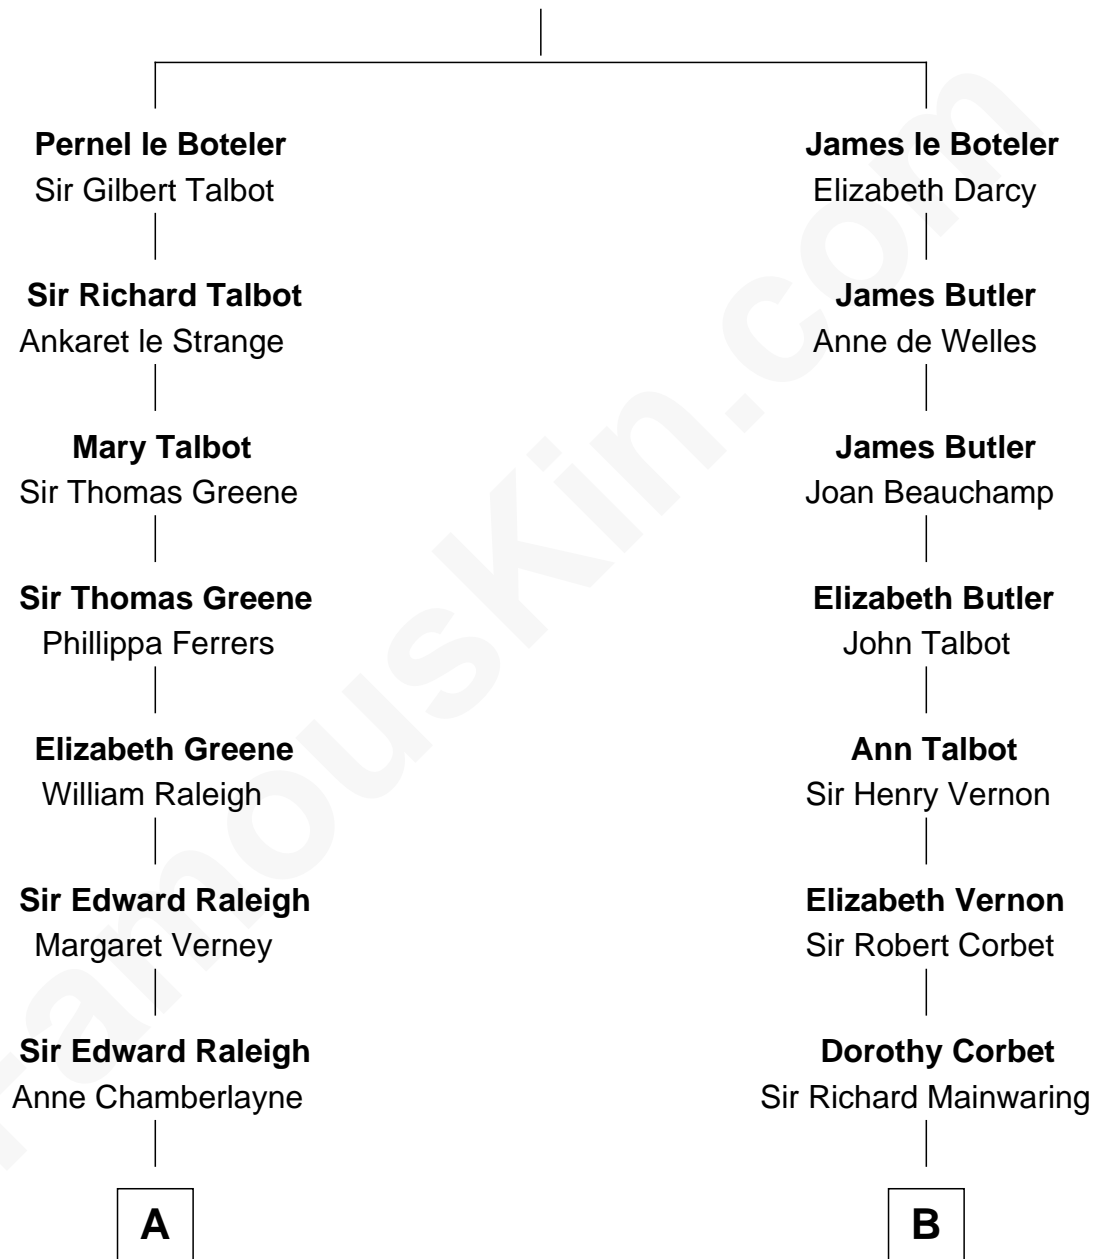

## Relationship Chart of

### Joseph Wharton

*Founder of the Wharton School of Business*

17th cousin 2 times removed of

**Lizzie Borden**

*Accused Murderess*

**Sir James le Boteler**

Eleanor de Bohun

**C**

**Anthony Morse**  
Rhoda Morrison

**Sarah Anthony Morse**  
Andrew Jackson Borden

**Lizzie Borden**  
*Accused Murderess*

FamousKin.com