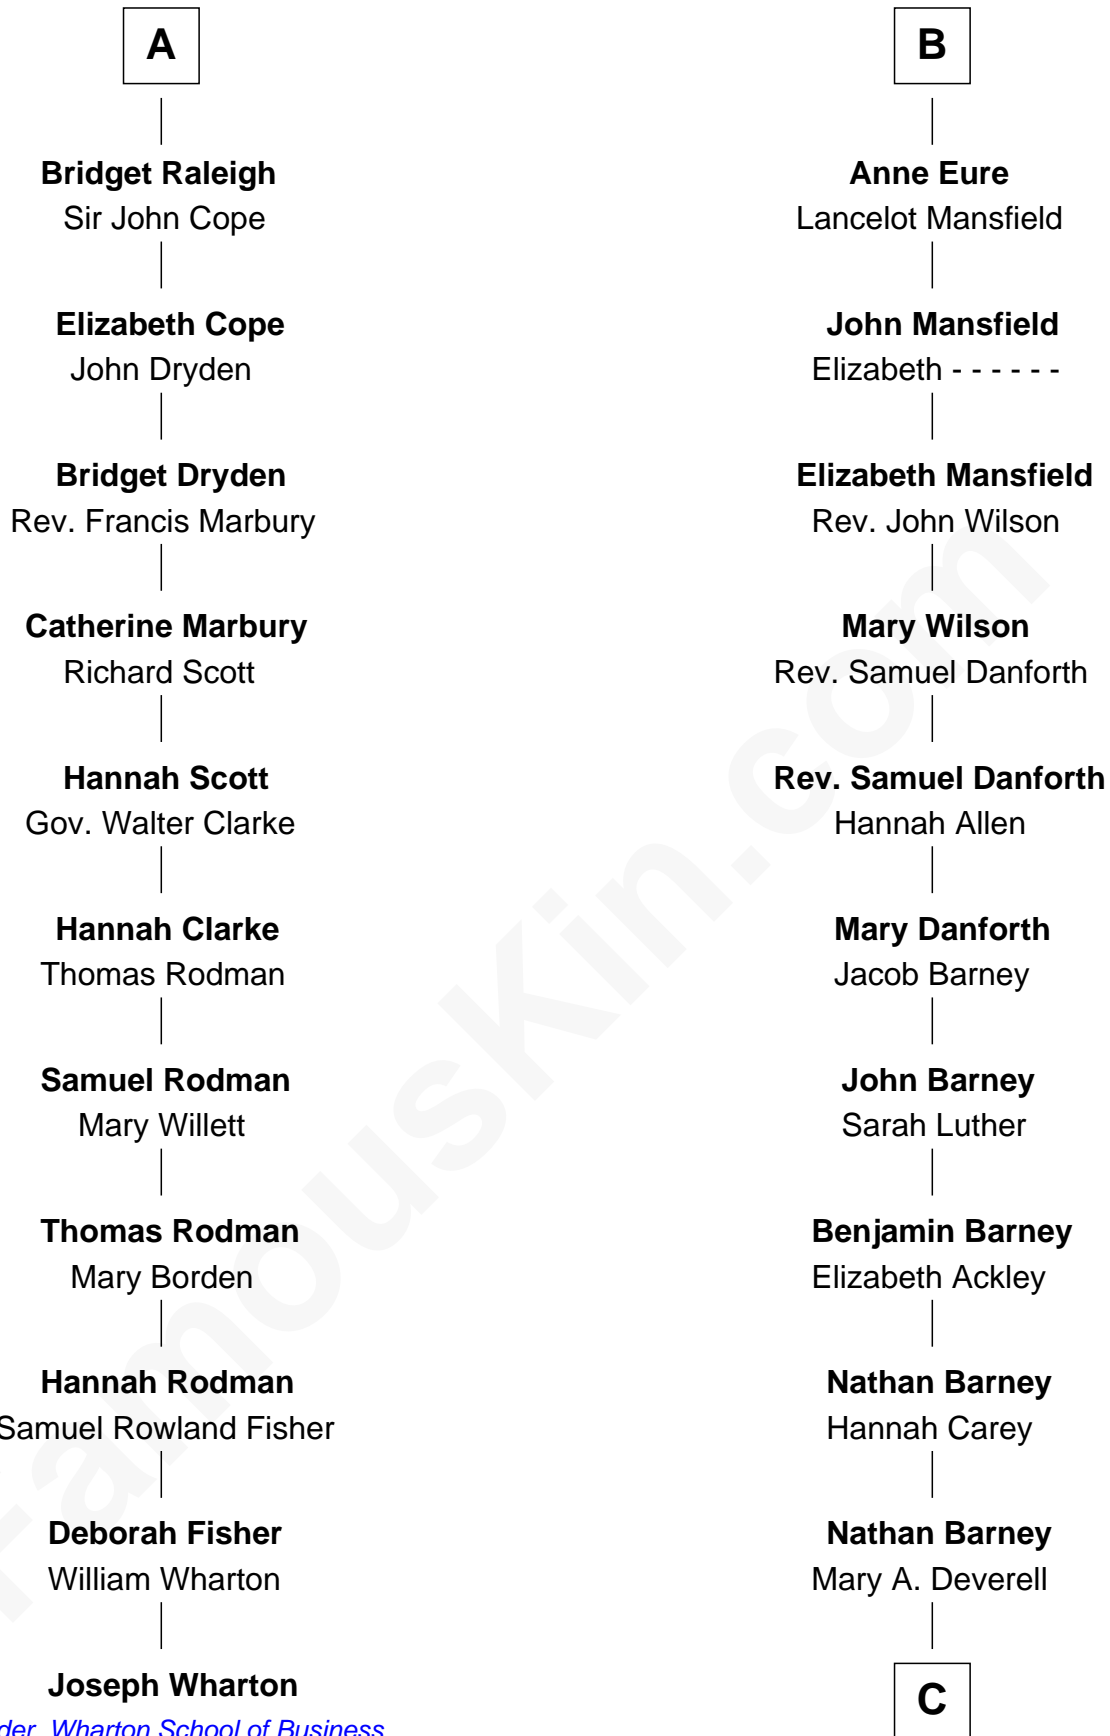

FamousKin.com

Relationship Chart of

Joseph Wharton

Founder of the Wharton School of Business

17th cousin 2 times removed of

Elizabeth Montgomery
TV Actress - "Bewitched"

Edmund Fitzalan
Alice de Warenne

C

—
Mary Weed Barney
Henry Montgomery

—
Henry Montgomery
Elizabeth Bryan Allen

—
Elizabeth Montgomery
TV Actress - "Bewitched"

FamousKin.com