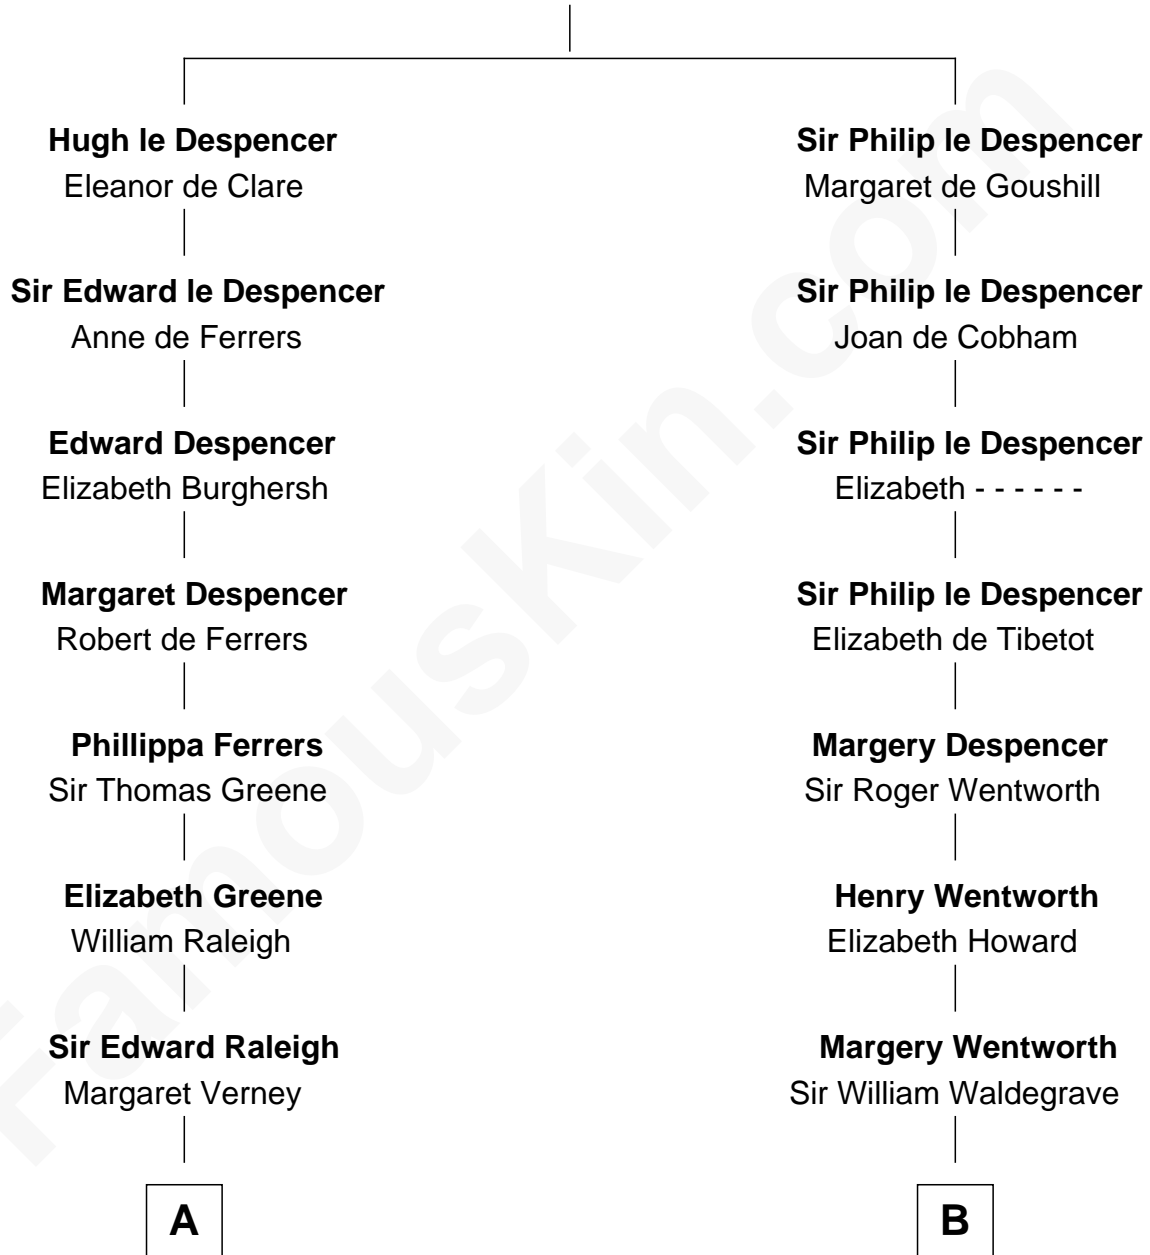

## Relationship Chart of

### Joseph Wharton

*Founder of the Wharton School of Business*

**18th cousin 2 times removed of**

### Walt Disney

*Co-Founder of The Walt Disney Company*

**Sir Hugh le Despencer**  
Isabella de Beauchamp

**C**

**Deborah Fisher**  
William Wharton

**Joseph Wharton**

*Founder, Wharton School of Business*

**D**

**Eber Call**  
Violette Lawrence

**Charles Call**  
Henrietta Gross

**Flora Call**  
Elias Charles Disney

**Walt Disney**

*Co-Founder of The Walt Disney Co.*

FamousKin.com