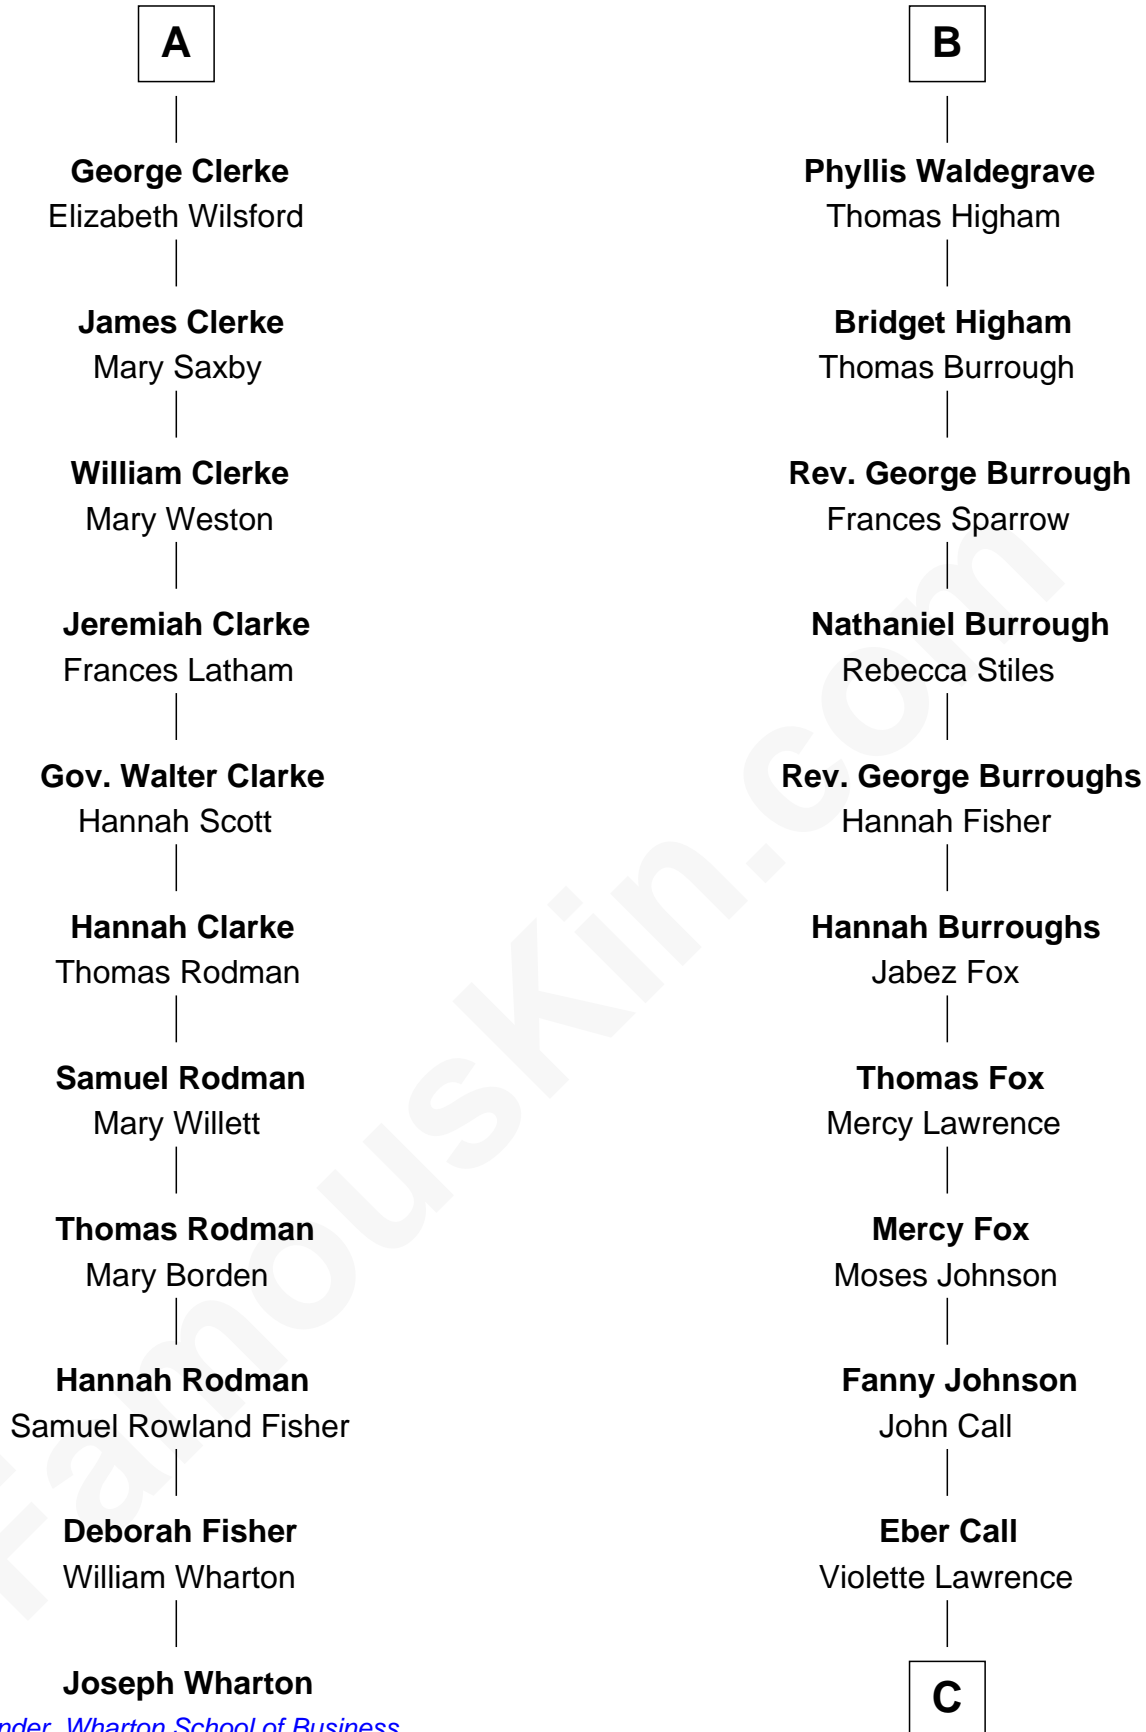

## Relationship Chart of

### Joseph Wharton

*Founder of the Wharton School of Business*

**17th cousin 2 times removed of**

**Walt Disney**

*Co-Founder of The Walt Disney Company*

**C**

**Charles Call**  
Henrietta Gross

**Flora Call**  
Elias Charles Disney