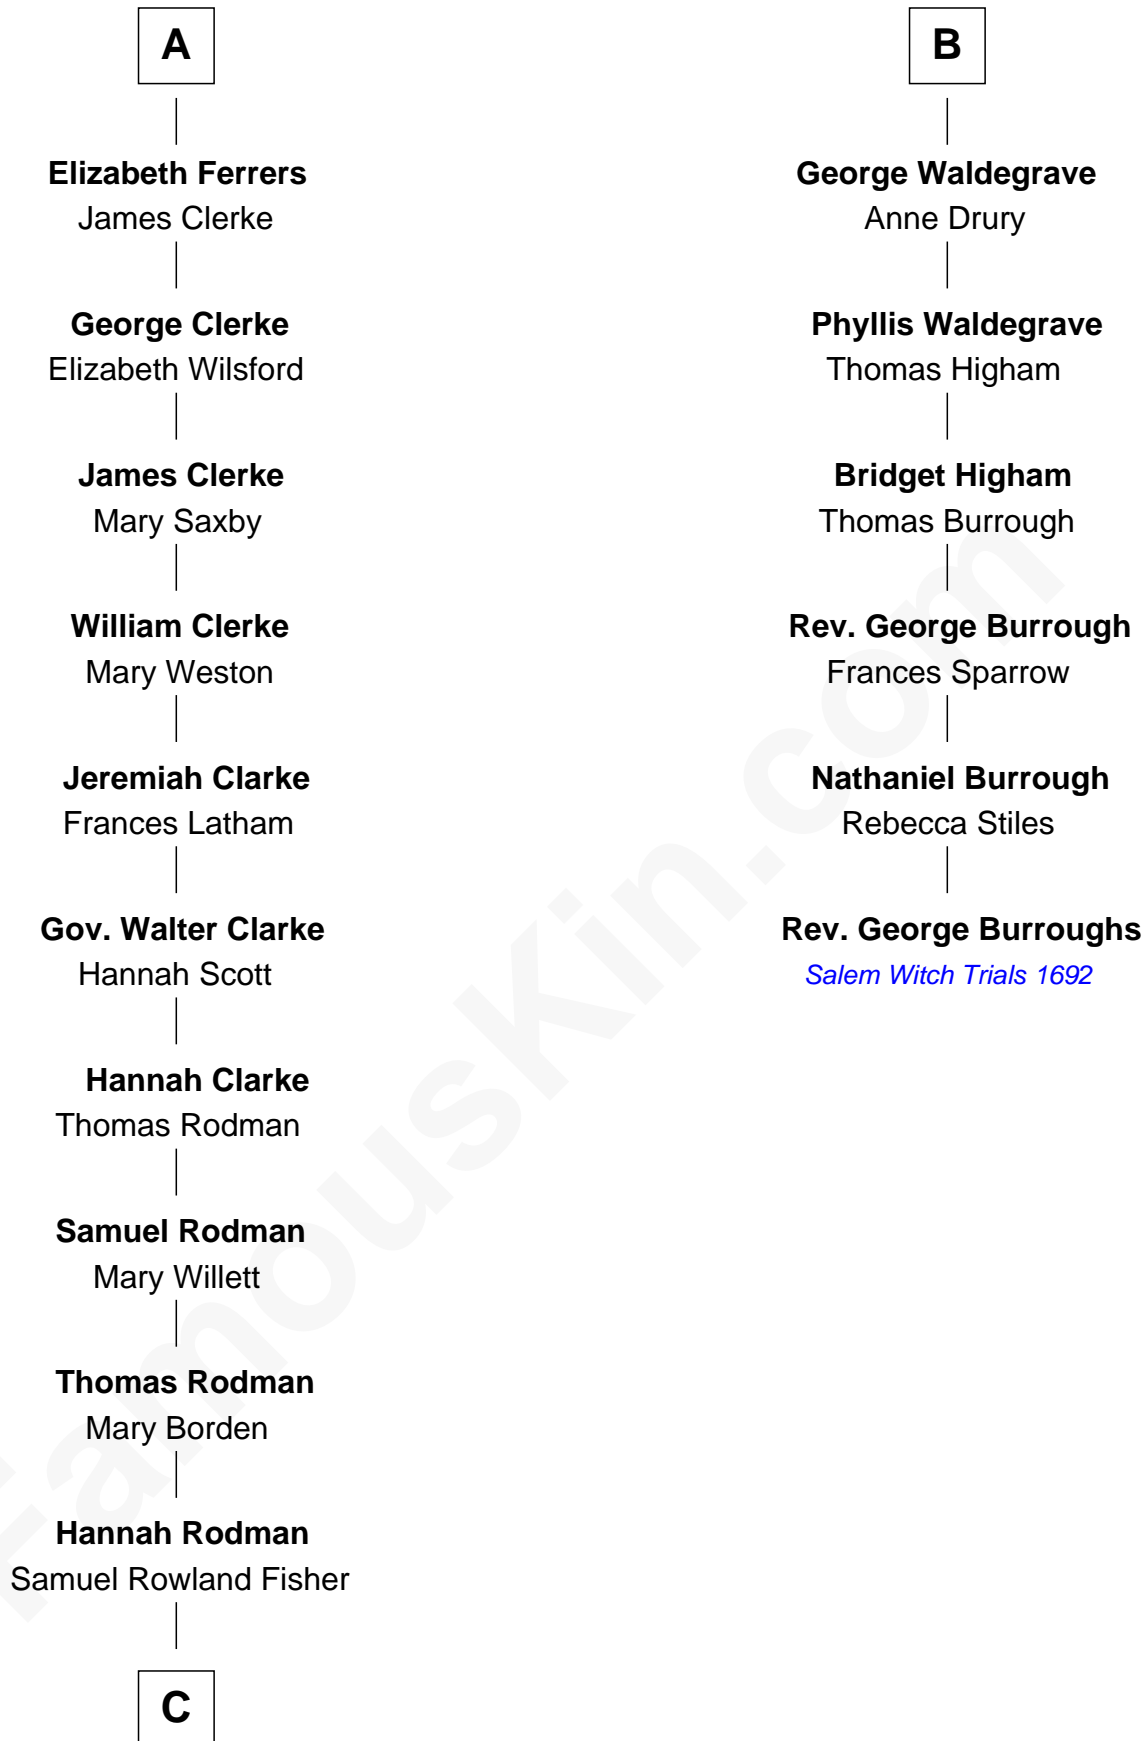

FamousKin.com

Relationship Chart of

Joseph Wharton

Founder of the Wharton School of Business

12th cousin 6 times removed of

Rev. George Burroughs

Executed for Witchcraft, Salem 1692

C

Deborah Fisher
William Wharton

Joseph Wharton

Founder, Wharton School of Business

FamousKin.com