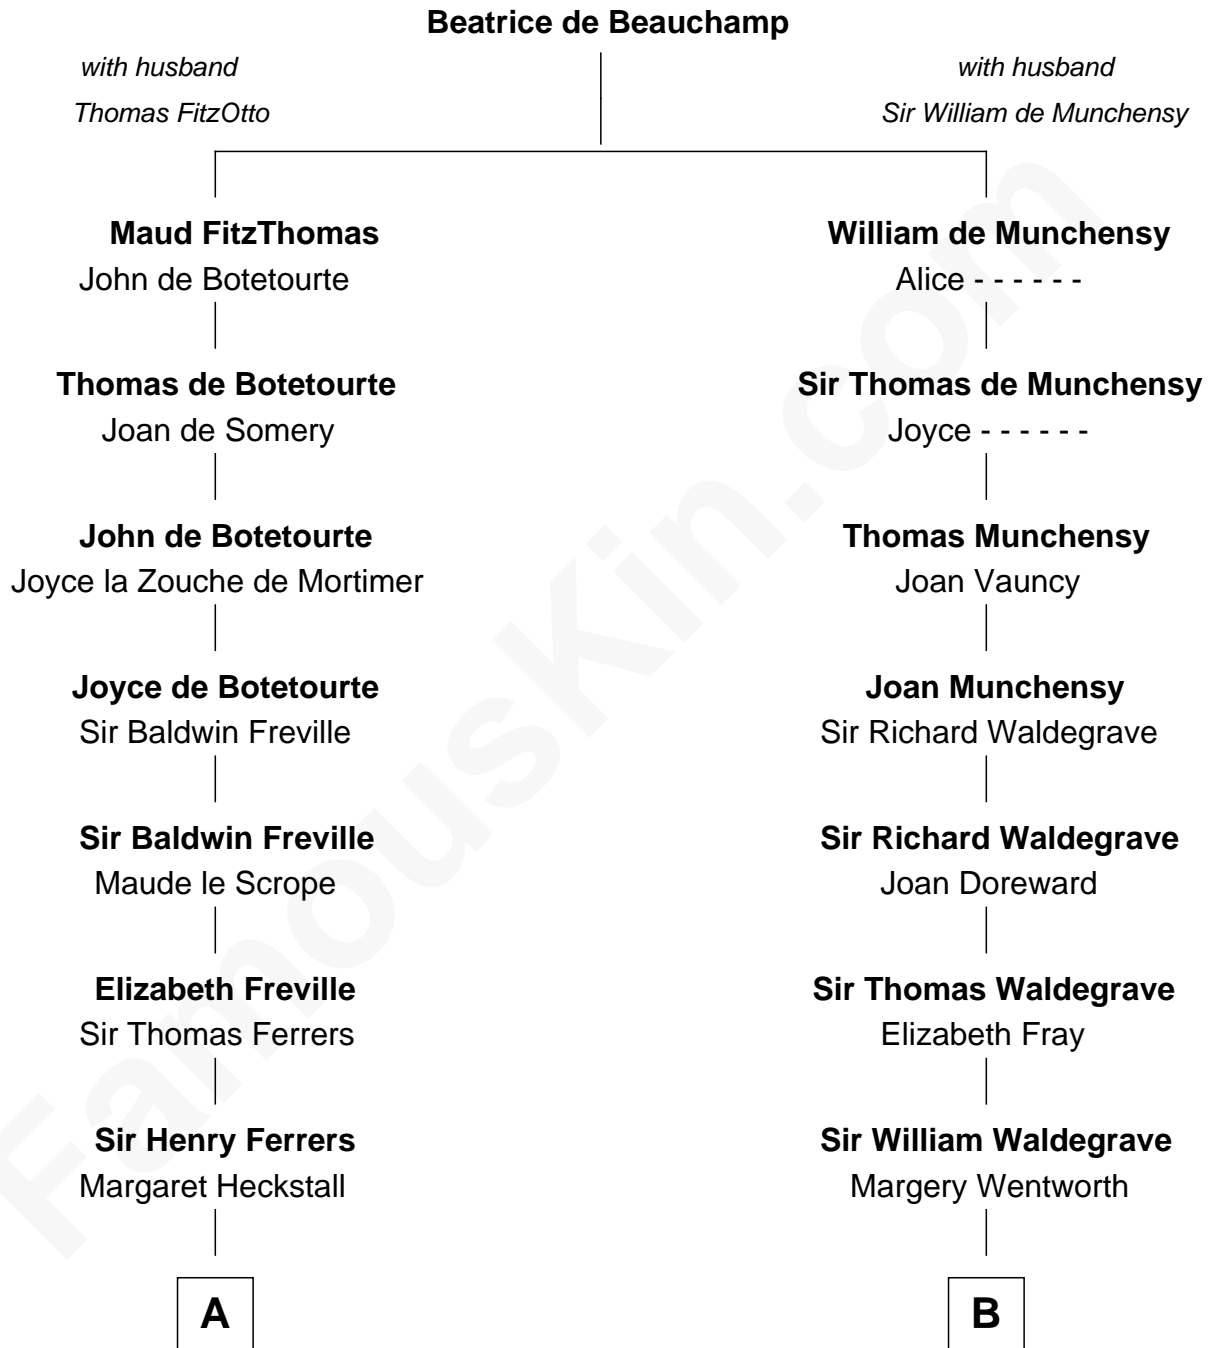

FamousKin.com

Relationship Chart of

Joseph Wharton

Founder of the Wharton School of Business

12th cousin 6 times removed of

Rev. George Burroughs

Executed for Witchcraft, Salem 1692

C

Deborah Fisher
William Wharton

Joseph Wharton

Founder, Wharton School of Business

FamousKin.com