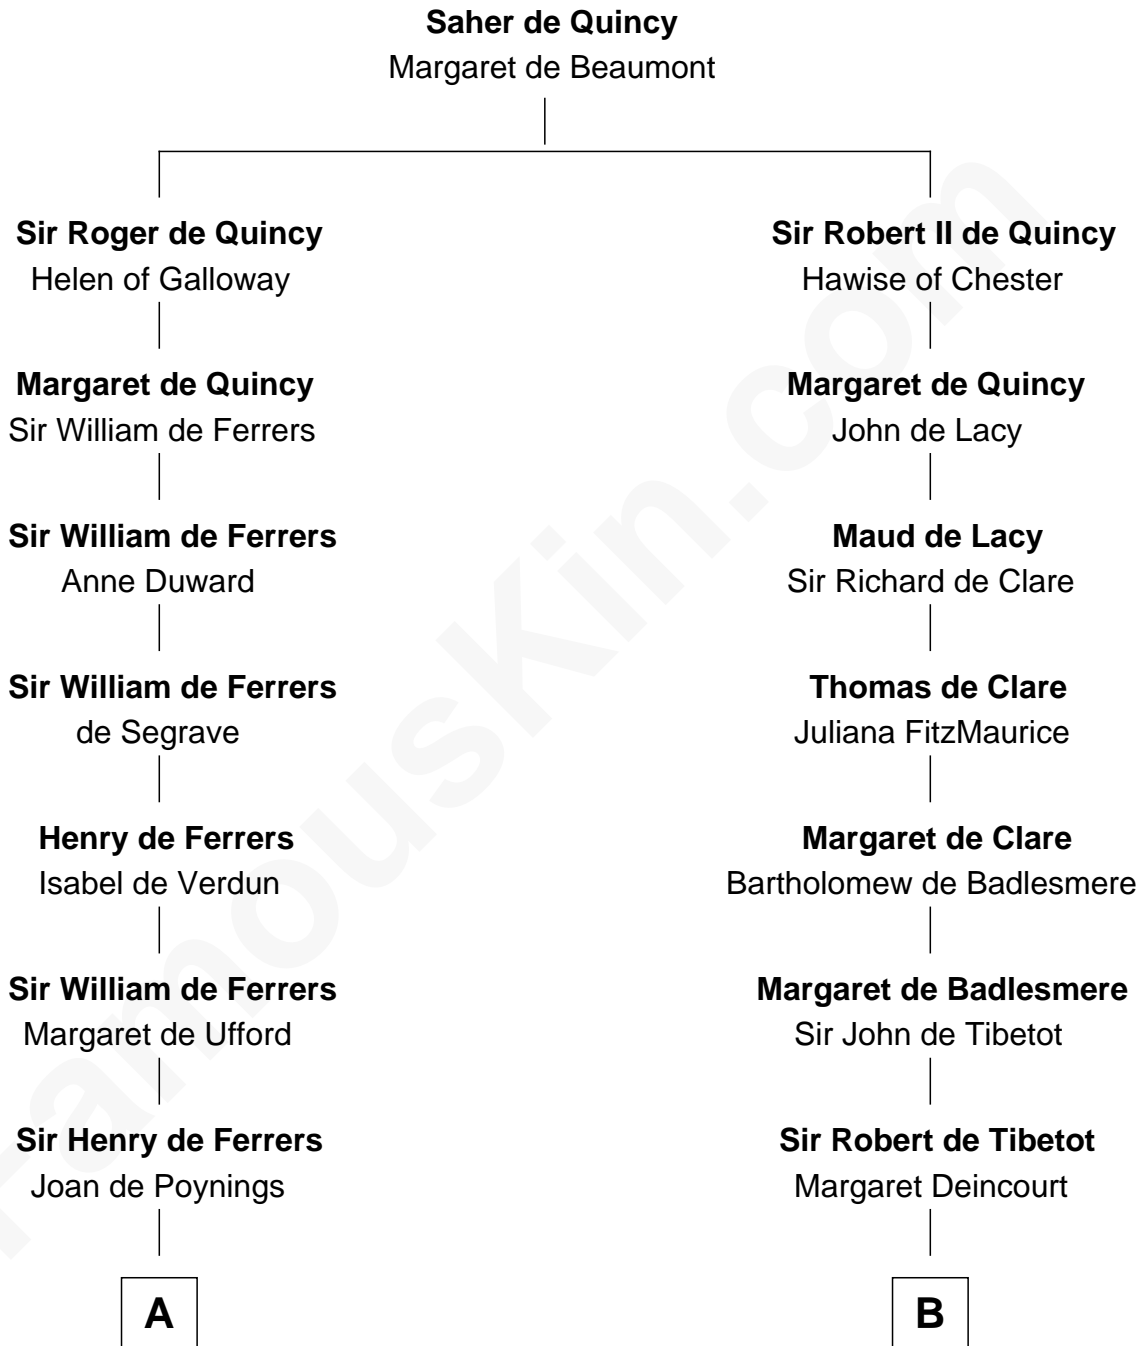

## Relationship Chart of

### Joseph Wharton

Founder of the Wharton School of Business

16th cousin 5 times removed of

**Rev. George Burroughs**

Executed for Witchcraft, Salem 1692

**C**

—  
**Samuel Rodman**

Mary Willett