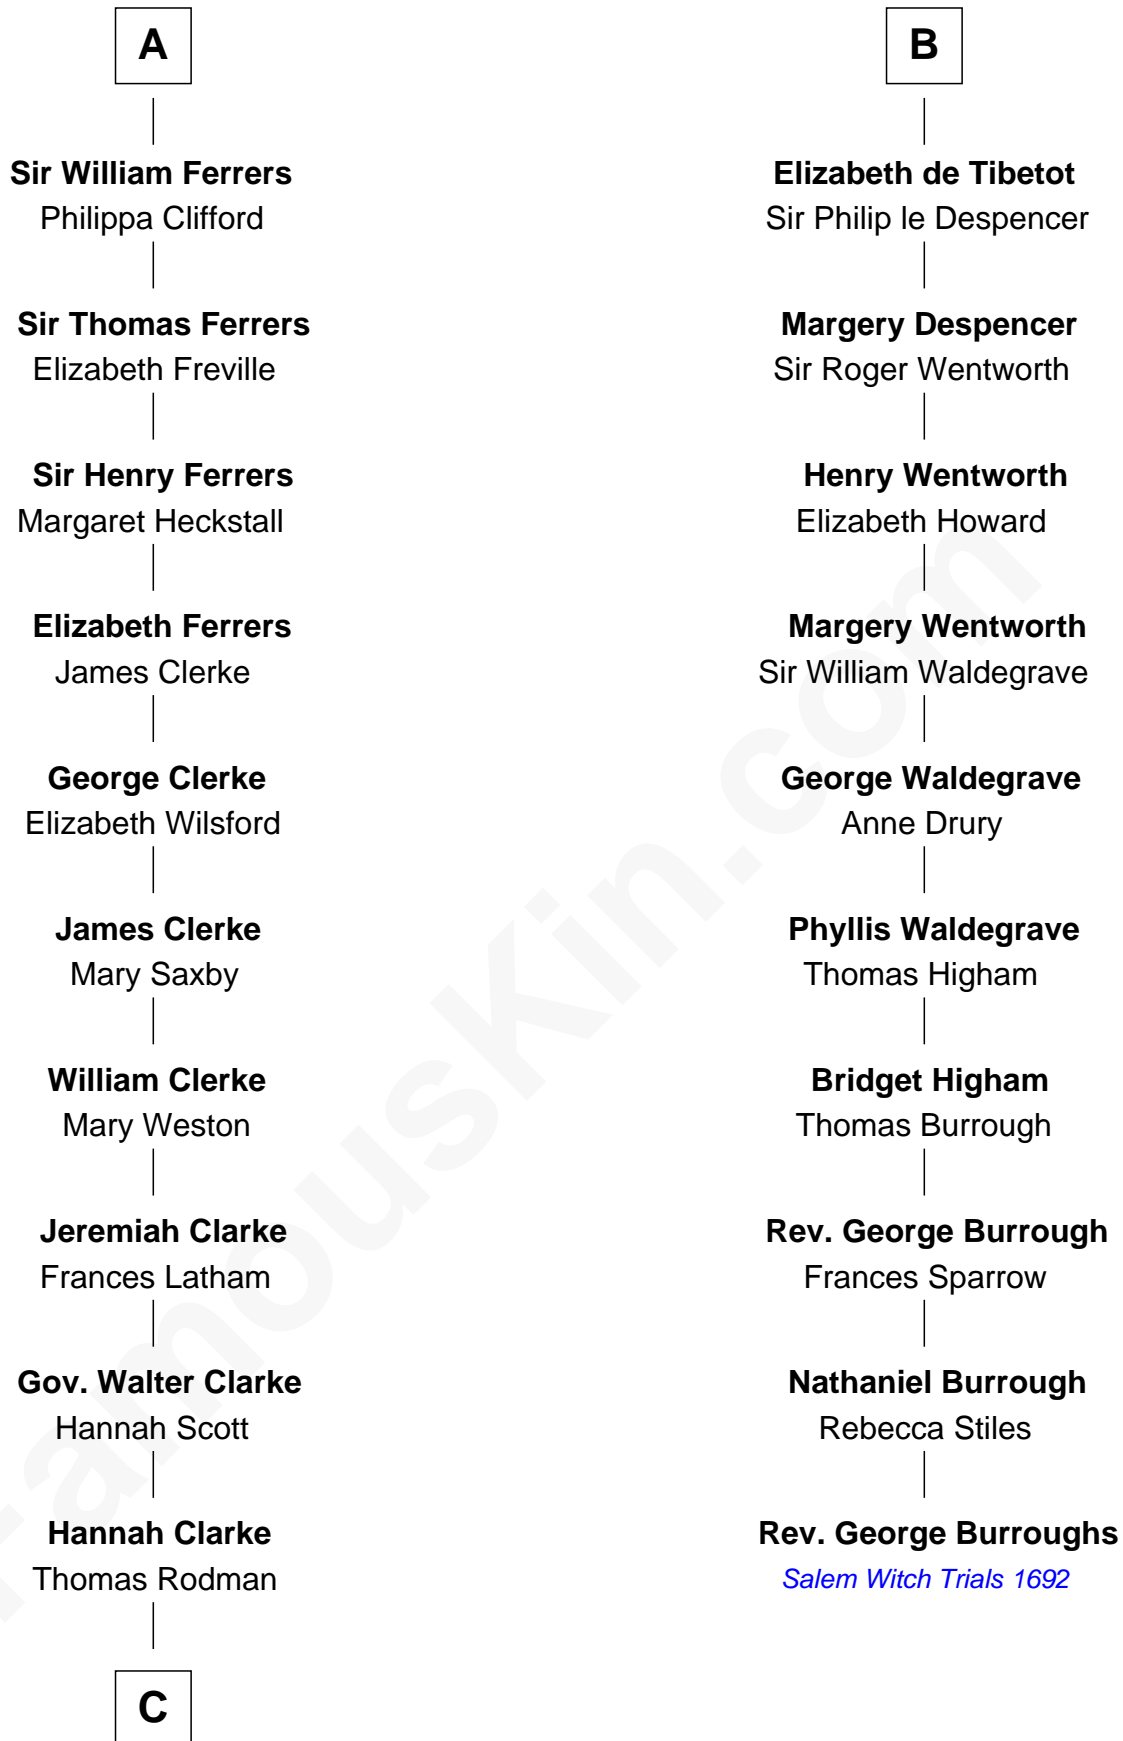

## Relationship Chart of

### Joseph Wharton

Founder of the Wharton School of Business

16th cousin 5 times removed of

**Rev. George Burroughs**

Executed for Witchcraft, Salem 1692

**C**

—  
**Samuel Rodman**

Mary Willett

—  
**Thomas Rodman**

Mary Borden

—  
**Hannah Rodman**

Samuel Rowland Fisher

—  
**Deborah Fisher**

William Wharton

—  
**Joseph Wharton**

*Founder, Wharton School of Business*