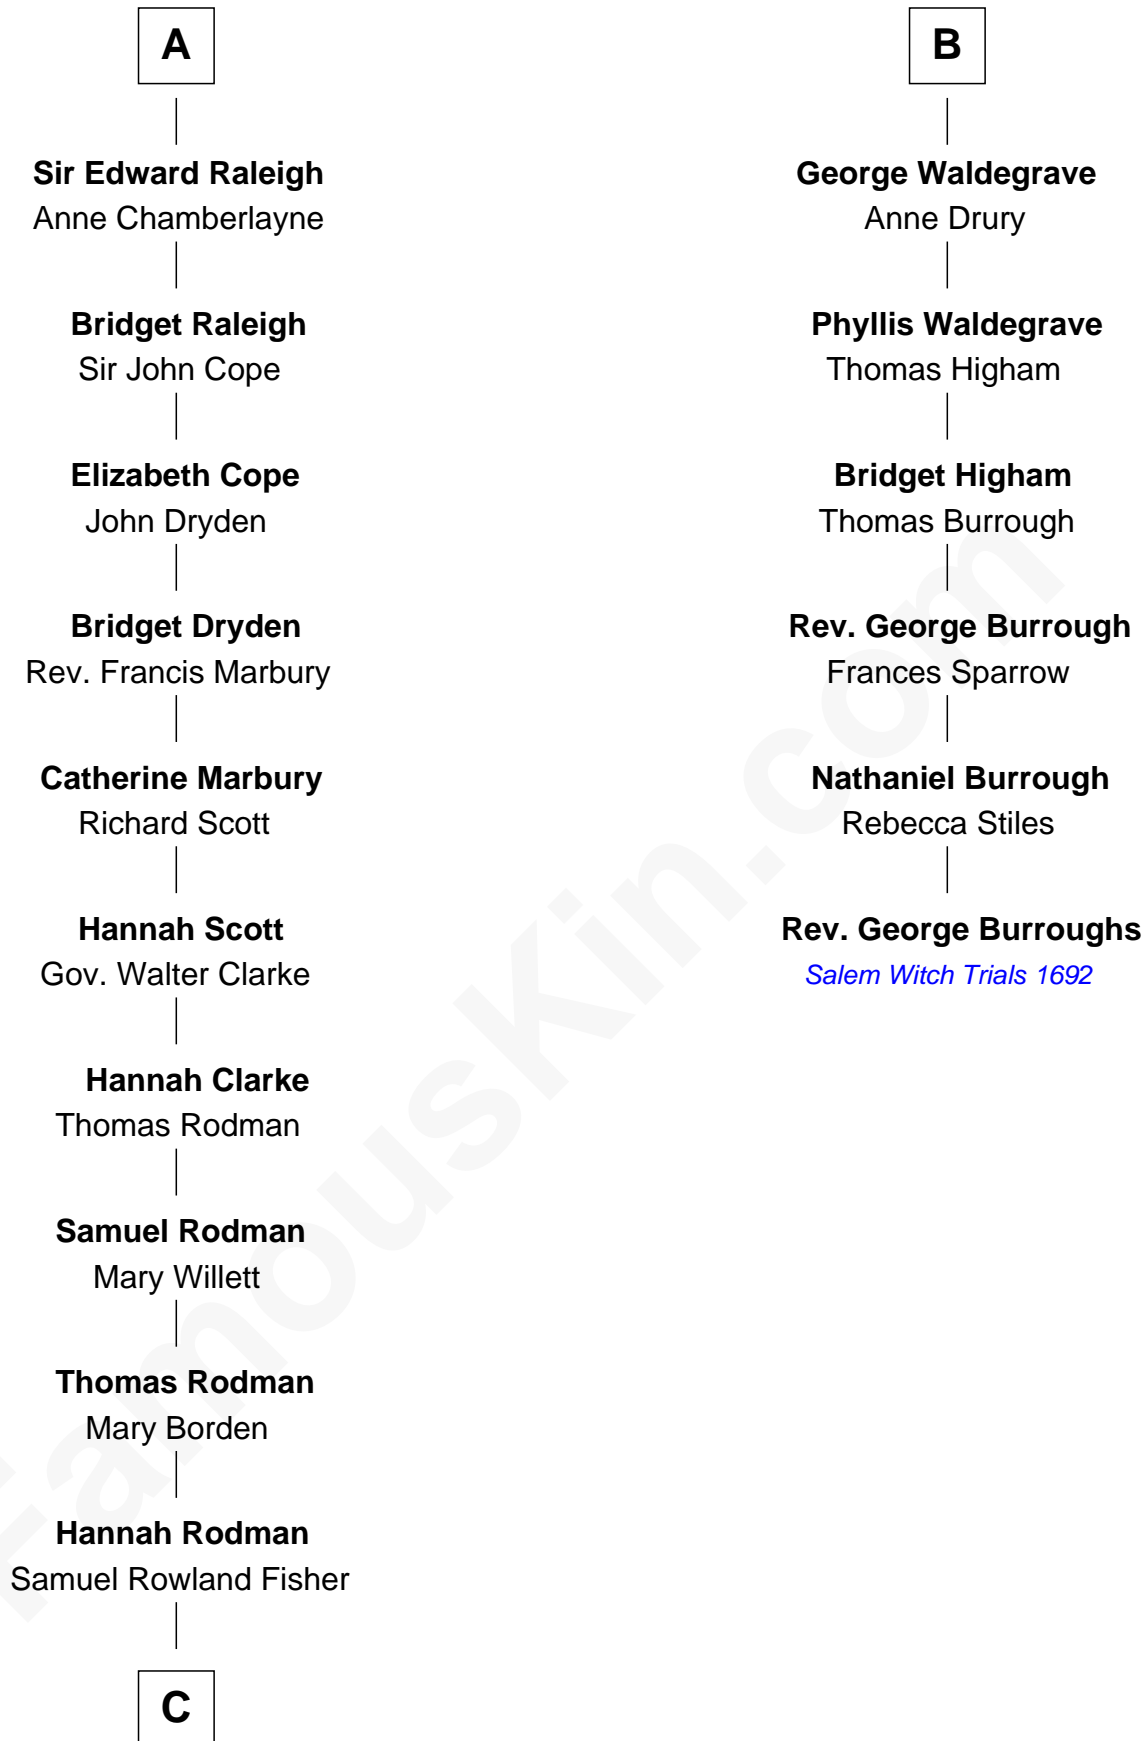

FamousKin.com

Relationship Chart of

Joseph Wharton

Founder of the Wharton School of Business

12th cousin 6 times removed of

Rev. George Burroughs

Executed for Witchcraft, Salem 1692

C

Deborah Fisher
William Wharton

Joseph Wharton

Founder, Wharton School of Business

FamousKin.com