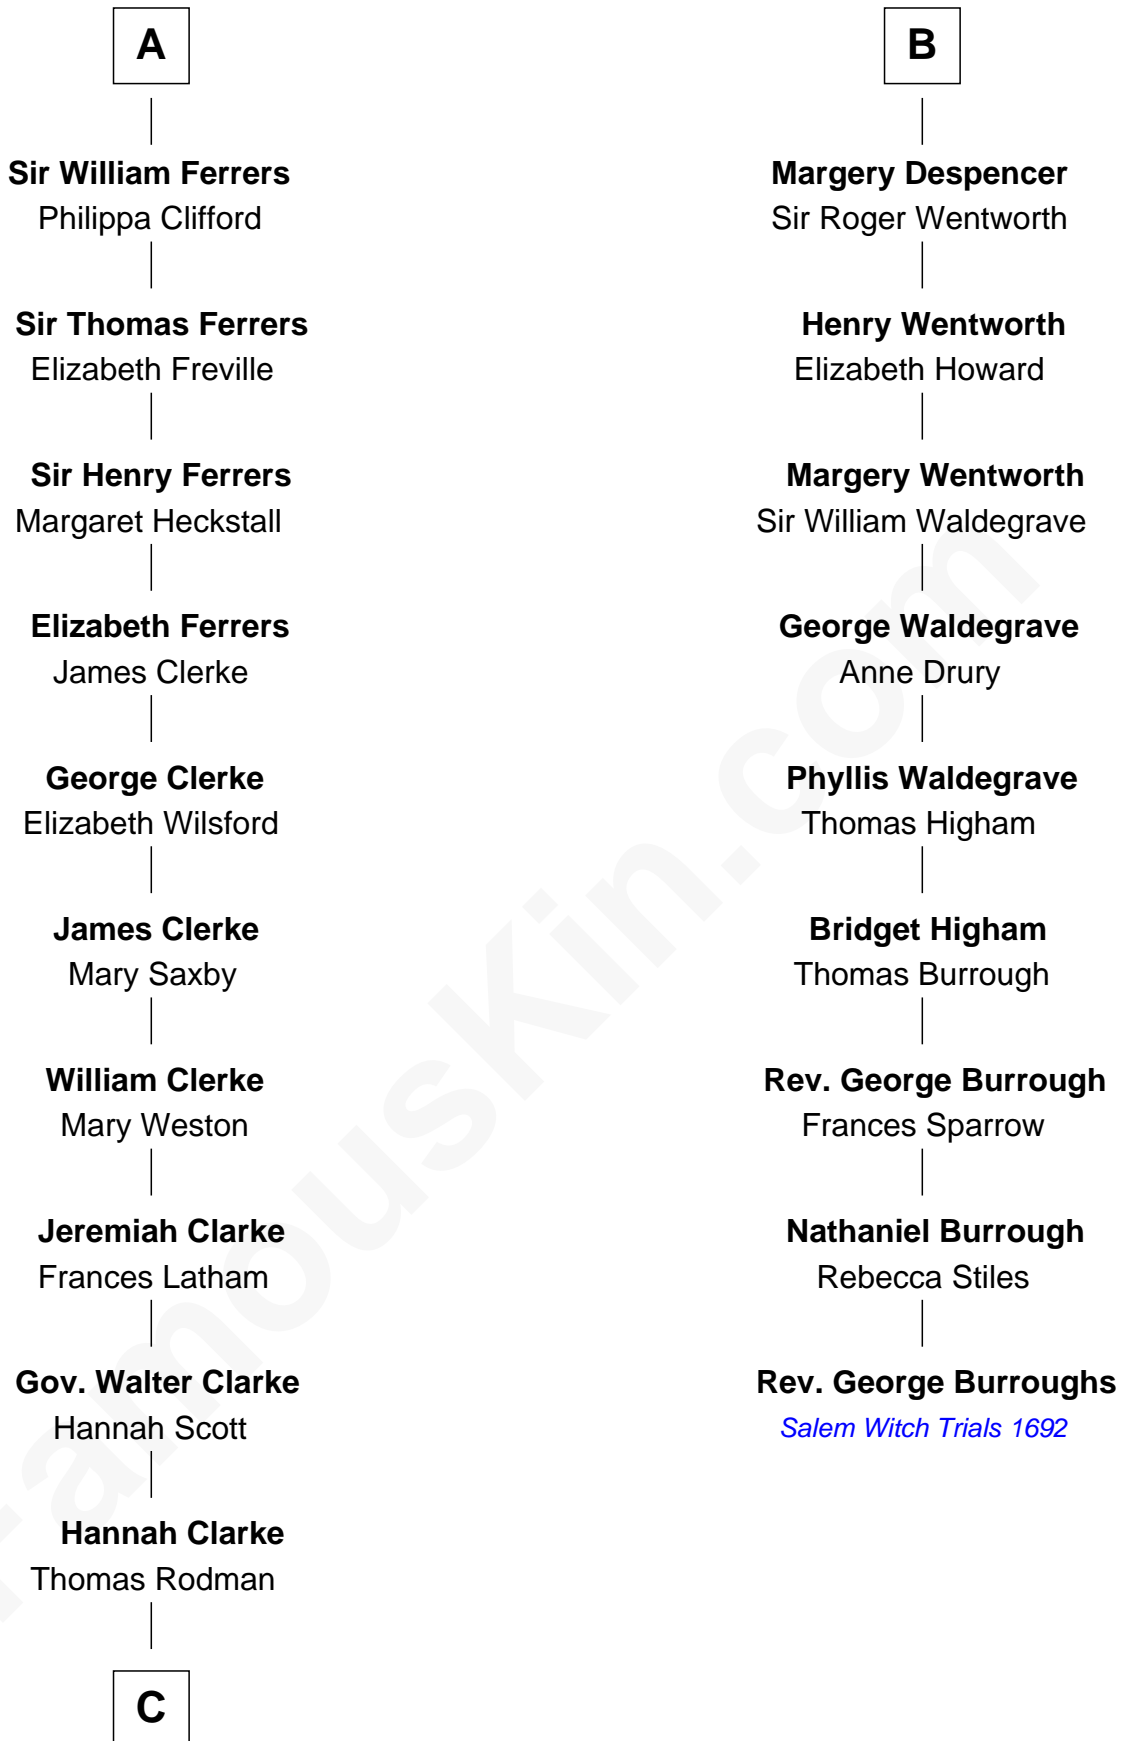

FamousKin.com

Relationship Chart of

Joseph Wharton

Founder of the Wharton School of Business

15th cousin 6 times removed of

Rev. George Burroughs

Executed for Witchcraft, Salem 1692

Reginald de Braiose

C

—
Samuel Rodman

Mary Willett

—
Thomas Rodman

Mary Borden

—
Hannah Rodman

Samuel Rowland Fisher

—
Deborah Fisher

William Wharton

—
Joseph Wharton

Founder, Wharton School of Business

FamousKin.com