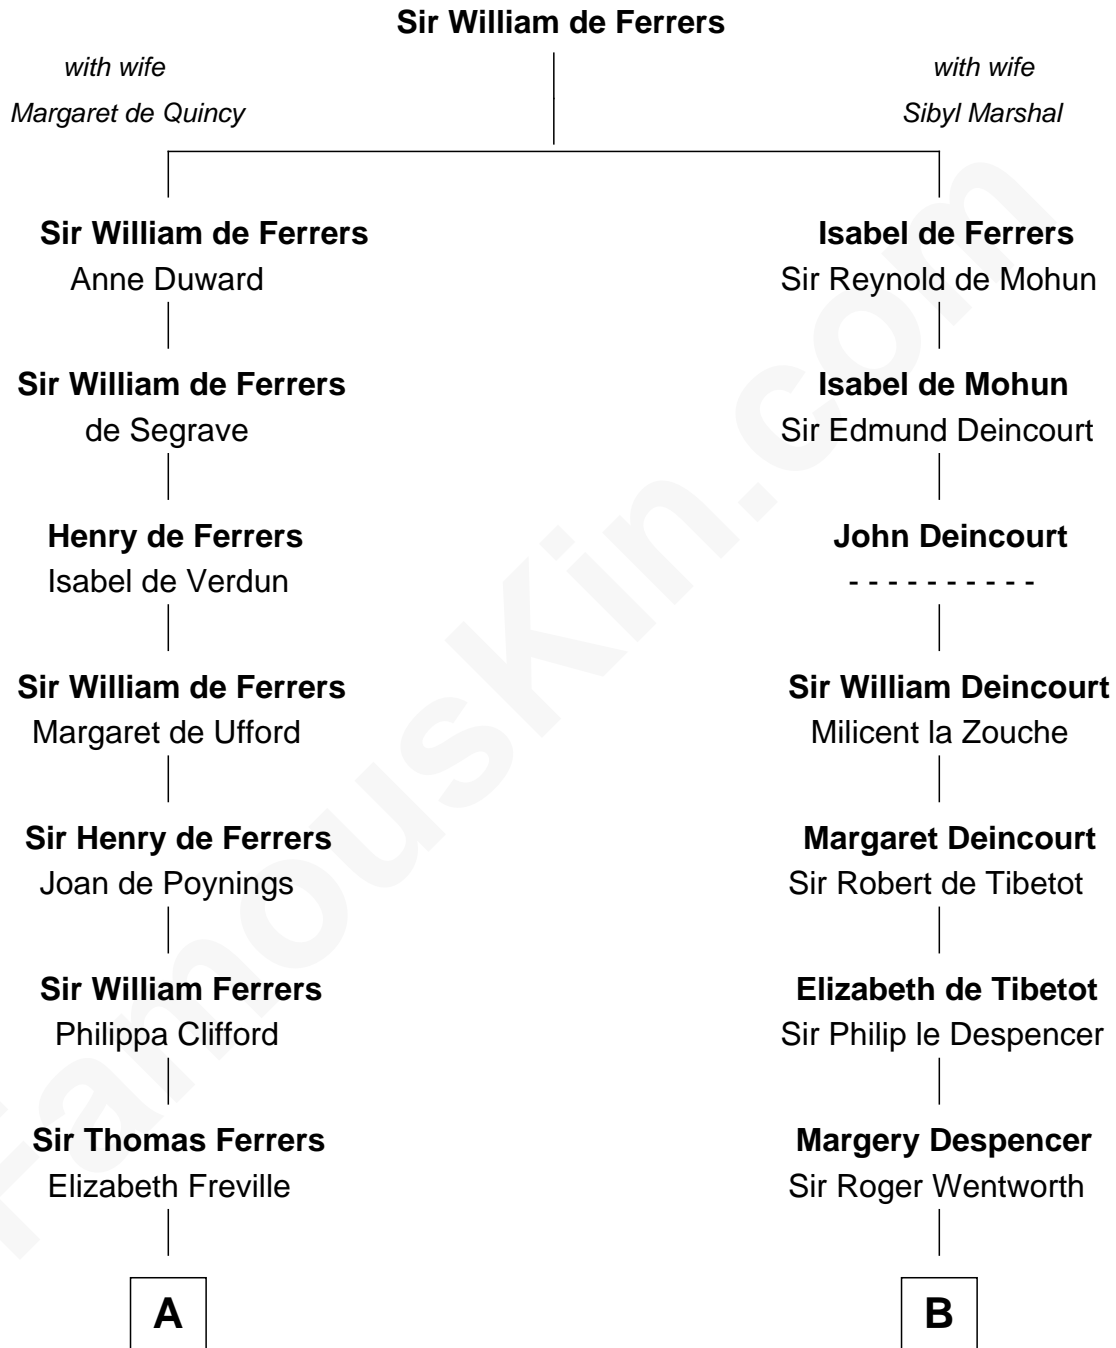

FamousKin.com

Relationship Chart of

Joseph Wharton

Founder of the Wharton School of Business

14th cousin 5 times removed of

Rev. George Burroughs

Executed for Witchcraft, Salem 1692

C

—
Hannah Rodman
Samuel Rowland Fisher

—
Deborah Fisher
William Wharton

—
Joseph Wharton
Founder, Wharton School of Business

FamousKin.com