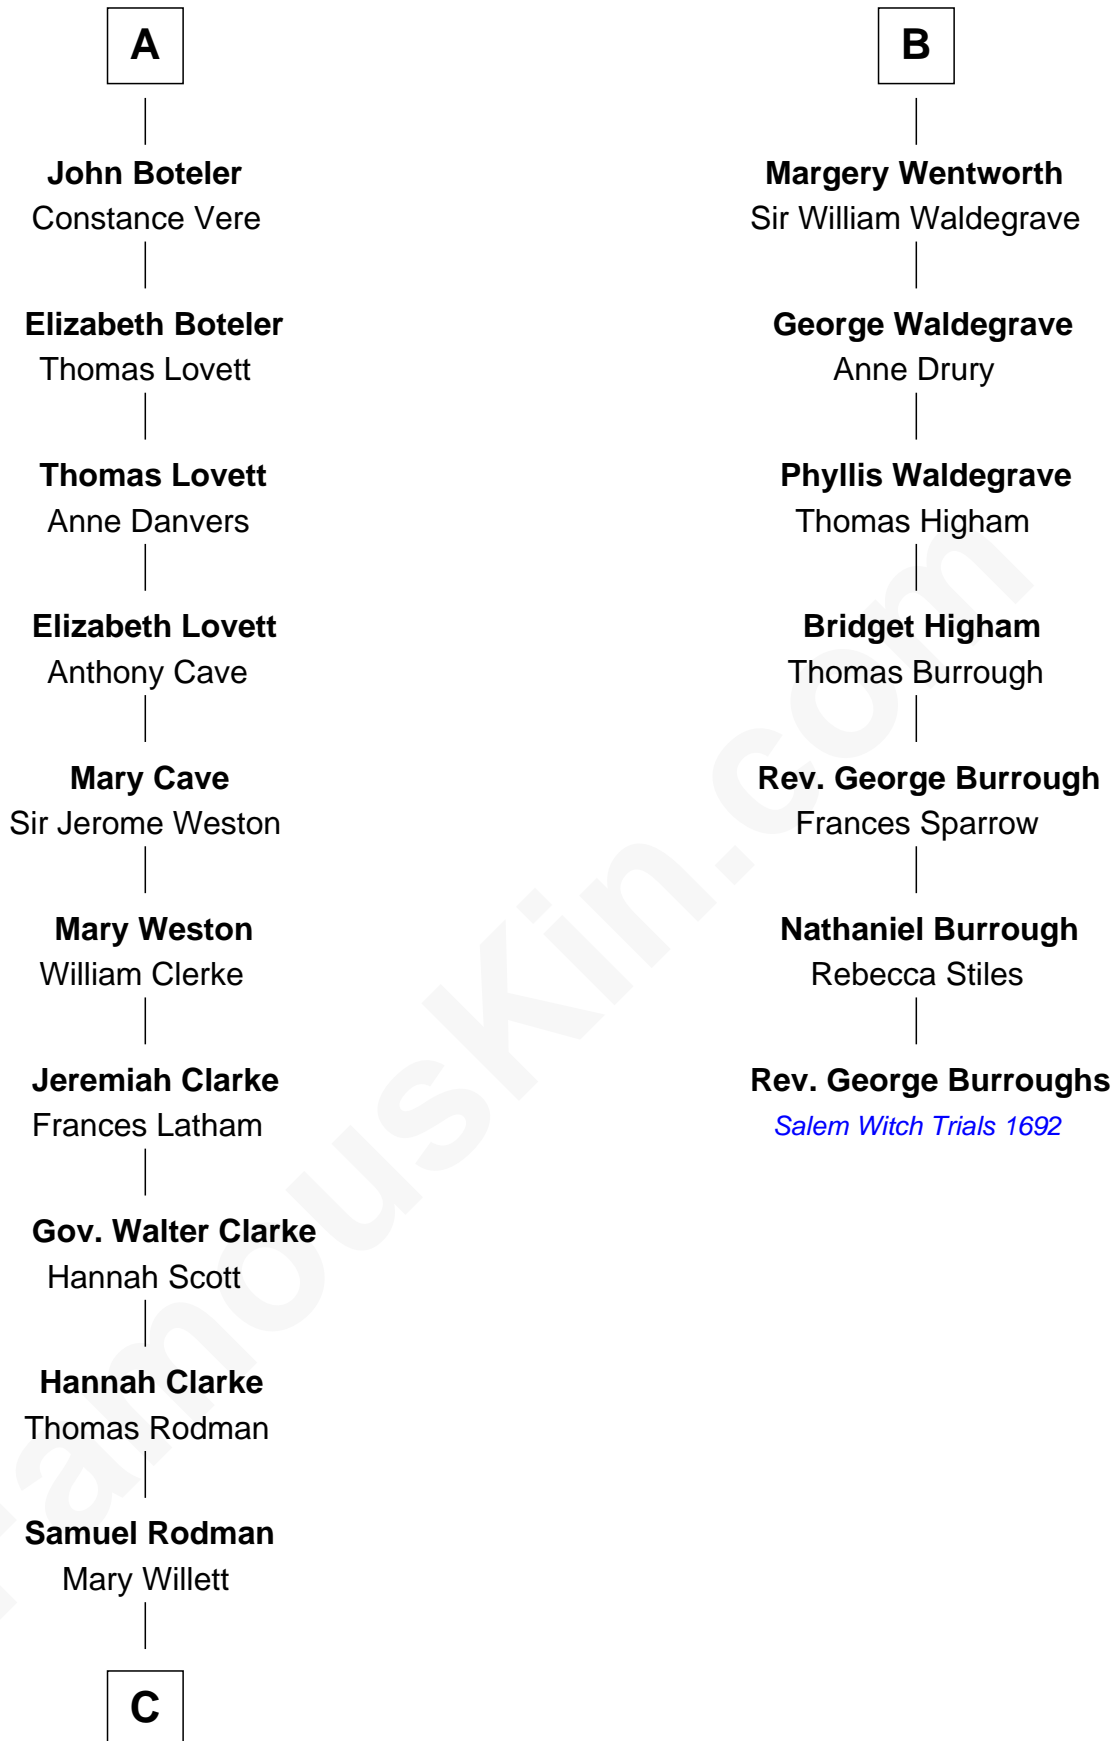

FamousKin.com

Relationship Chart of

Joseph Wharton

Founder of the Wharton School of Business

13th cousin 7 times removed of

Rev. George Burroughs

Executed for Witchcraft, Salem 1692

Sir William de Cantilupe

Eve de Braiose

Joan de Cantilupe
Sir Henry de Hastings

Sir John de Hastings
Isabel de Valence

Elizabeth de Hastings
Sir Roger de Grey

Sir Reynold de Grey
Eleanor le Strange

Ida Grey
John Cokayne

Elizabeth Cokayne
Sir Philip le Boteler

Philip Boteler
Isabel Willoughby

A

Milicent de Cantilupe
Eudo la Zouche

Sir William la Zouche
Maud Lovel

Milicent la Zouche
Sir William Deincourt

Margaret Deincourt
Sir Robert de Tibetot

Elizabeth de Tibetot
Sir Philip le Despencer

Margery Despencer
Sir Roger Wentworth

Henry Wentworth
Elizabeth Howard

B

C

—
Thomas Rodman

Mary Borden
—

Hannah Rodman

Samuel Rowland Fisher
—