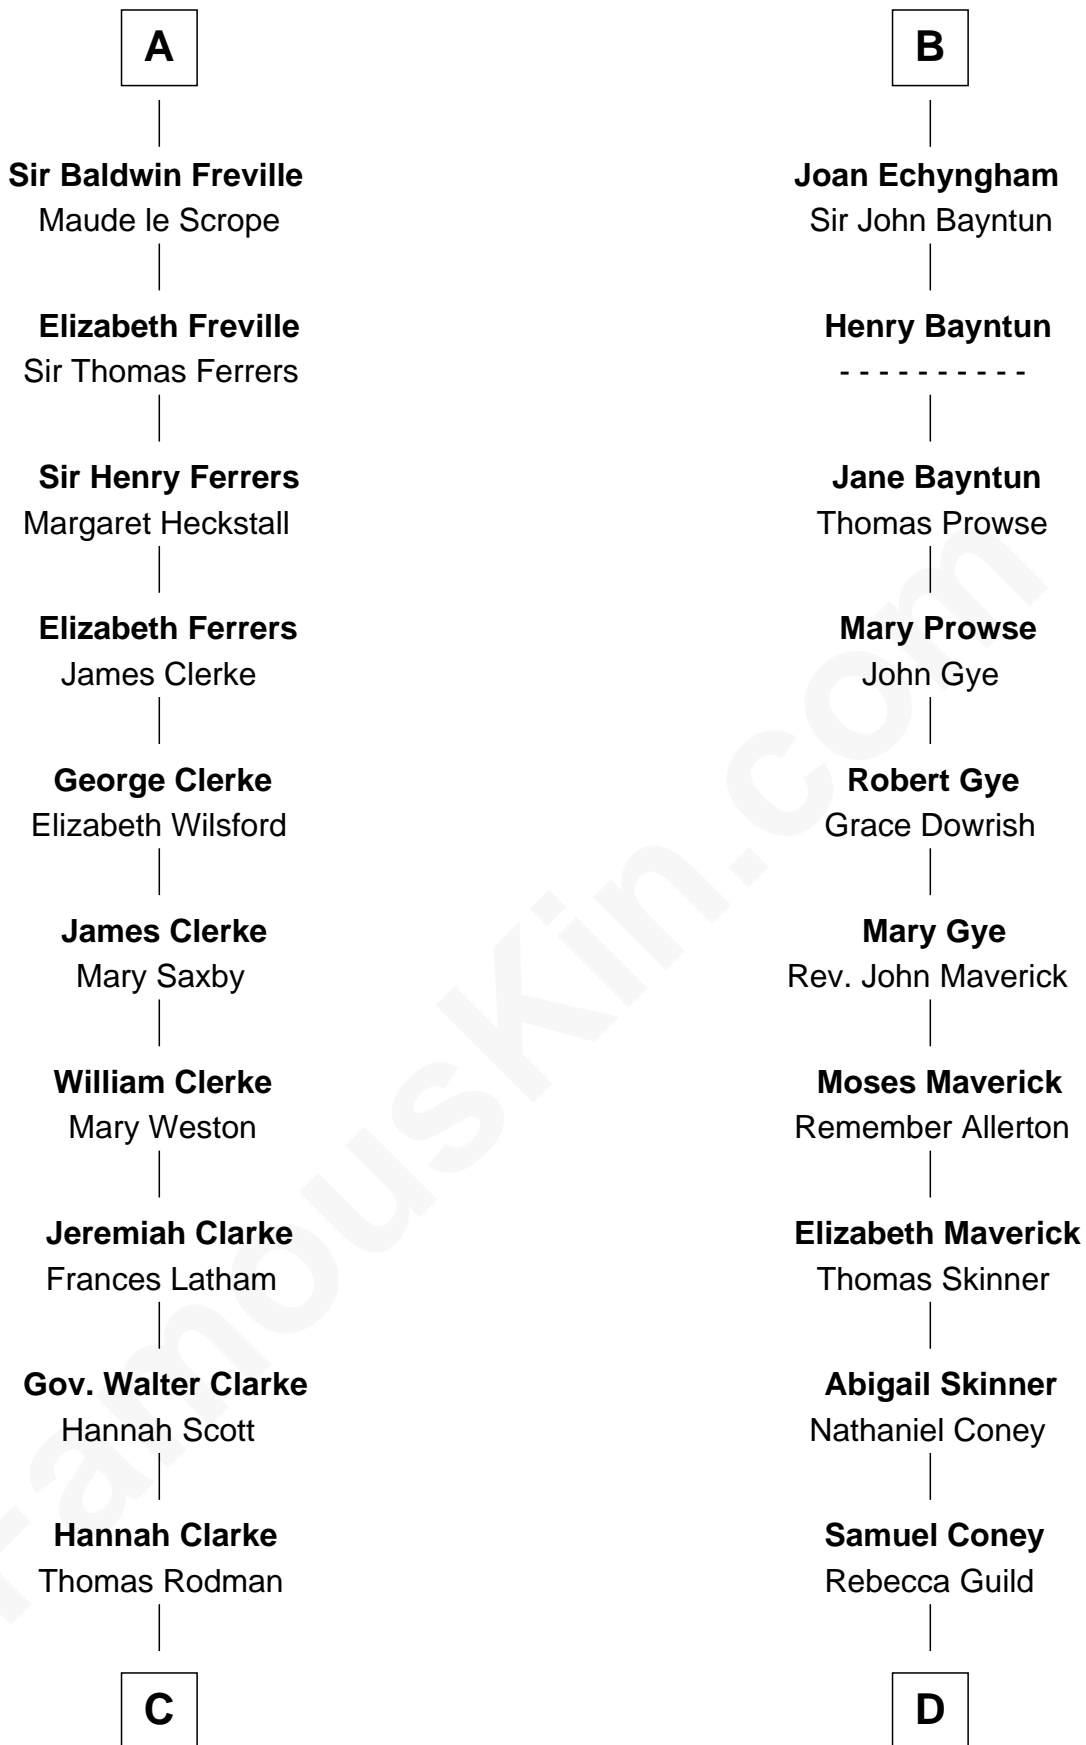

FamousKin.com

Relationship Chart of

Joseph Wharton

Founder of the Wharton School of Business

20th cousin 1 time removed of

Melville Fuller

8th Chief Justice of the U.S. Supreme Court

C

Samuel Rodman

Mary Willett

Thomas Rodman

Mary Borden

Hannah Rodman

Samuel Rowland Fisher

Deborah Fisher

William Wharton