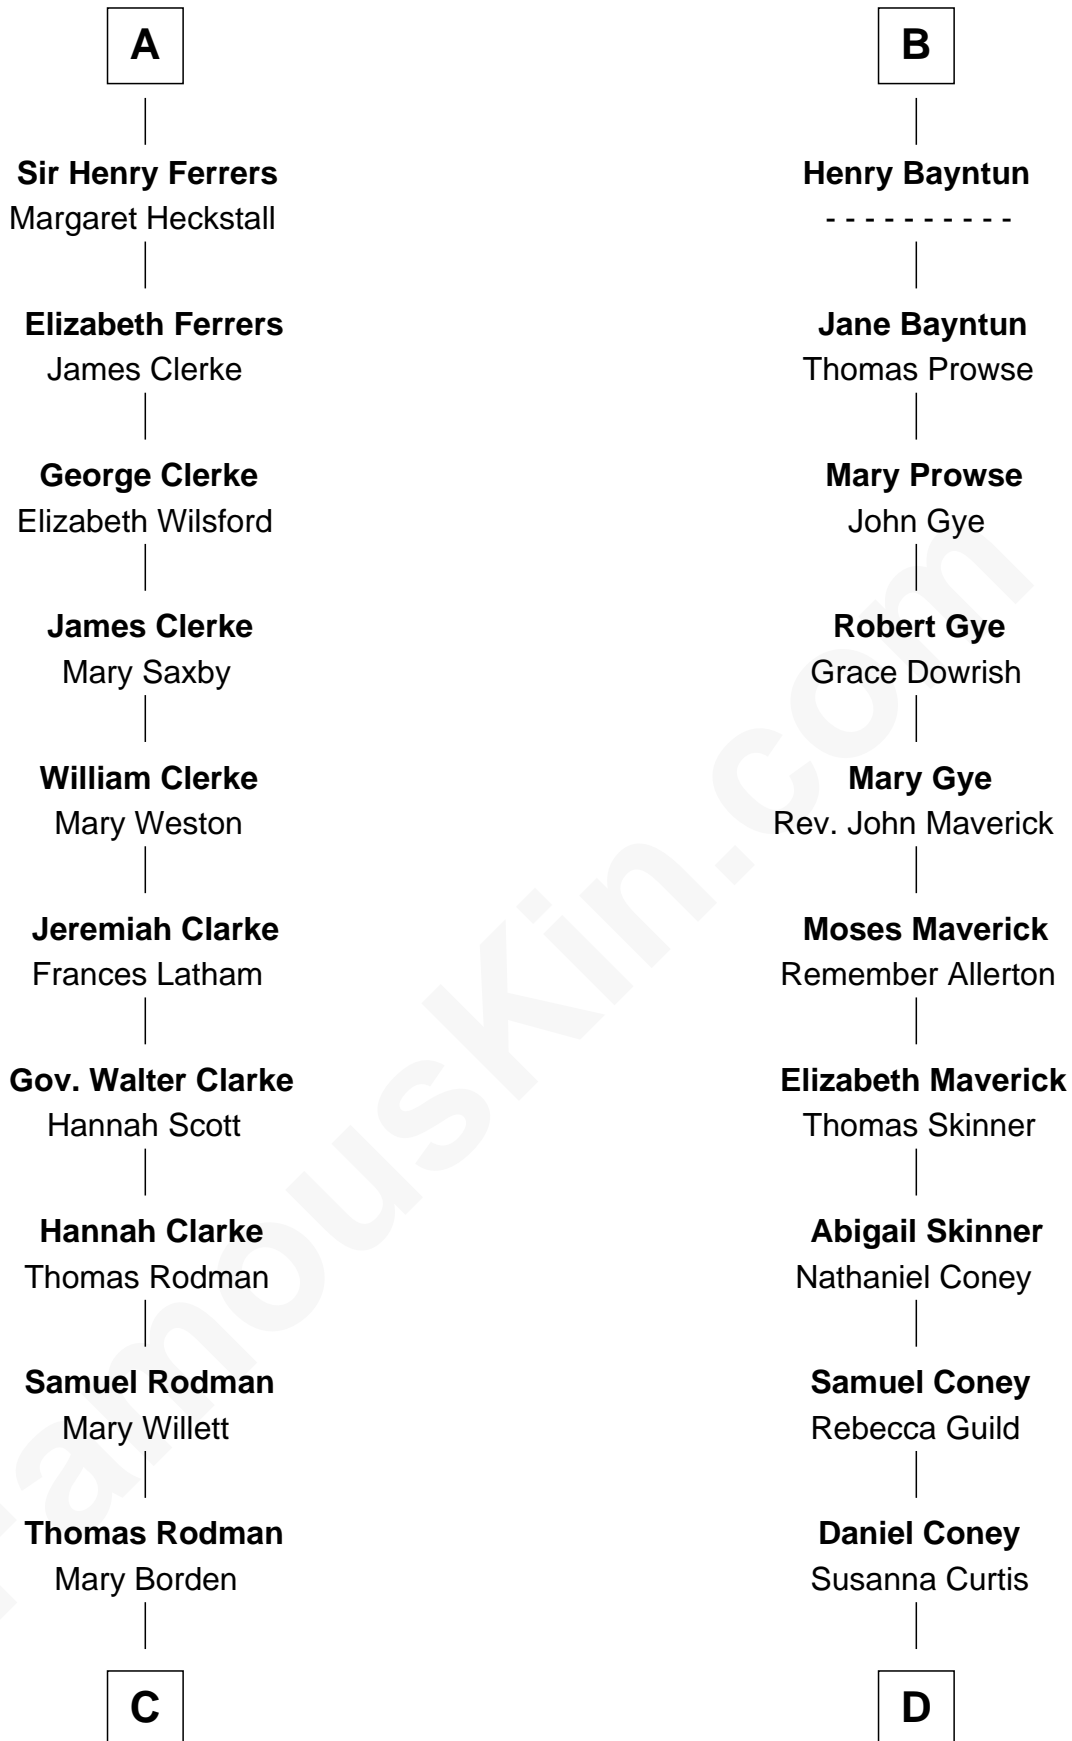

# FamousKin.com Relationship Chart of

**Joseph Wharton**

*Founder of the Wharton School of Business*

19th cousin of

**Melville Fuller**

*8th Chief Justice of the U.S. Supreme Court*

**C**

**Hannah Rodman**  
Samuel Rowland Fisher

**Deborah Fisher**  
William Wharton

**Joseph Wharton**  
*Founder, Wharton School of Business*

**D**

**Paulina Bass Coney**  
Nathan Weston

**Catherine Martin Weston**  
Frederick Augustus Fuller

**Melville Fuller**  
*8th U.S. Chief Justice*