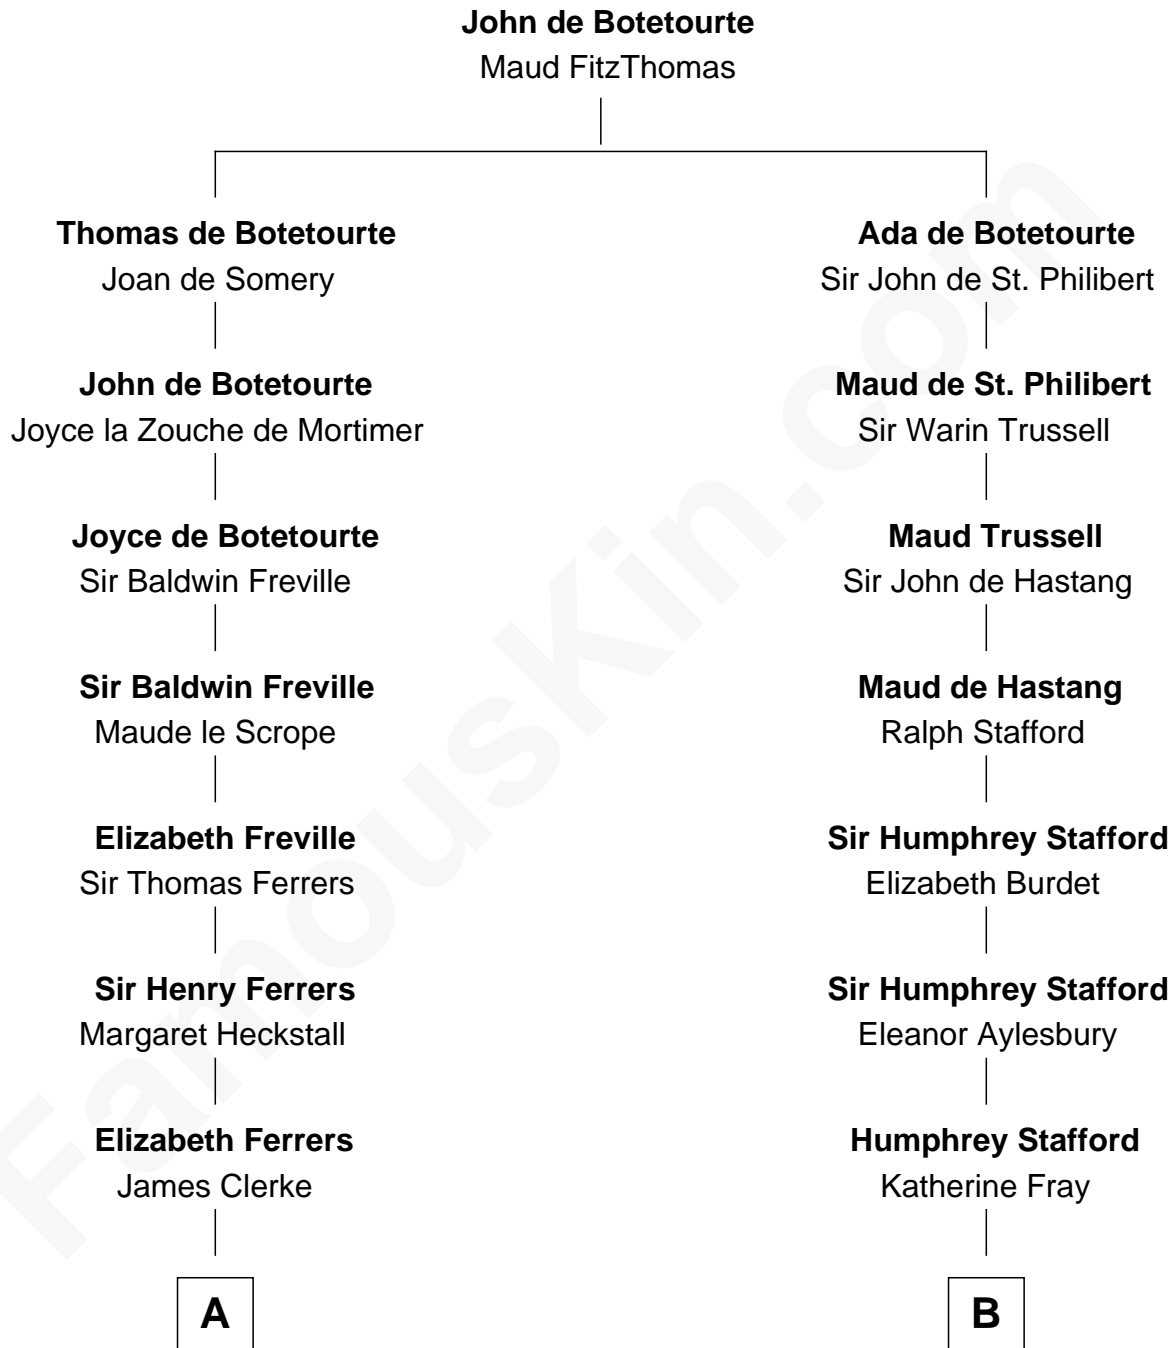

FamousKin.com

Relationship Chart of

Joseph Wharton

Founder of the Wharton School of Business

17th cousin 4 times removed of

Jimmy Carter

39th U.S. President

C

Ann Ansley

Wiley Carter

Littleberry Walker Carter

Mary Ann Diligent Seals

William Archibald Carter

Nina Pratt

Earl Carter

Lillian Gordy