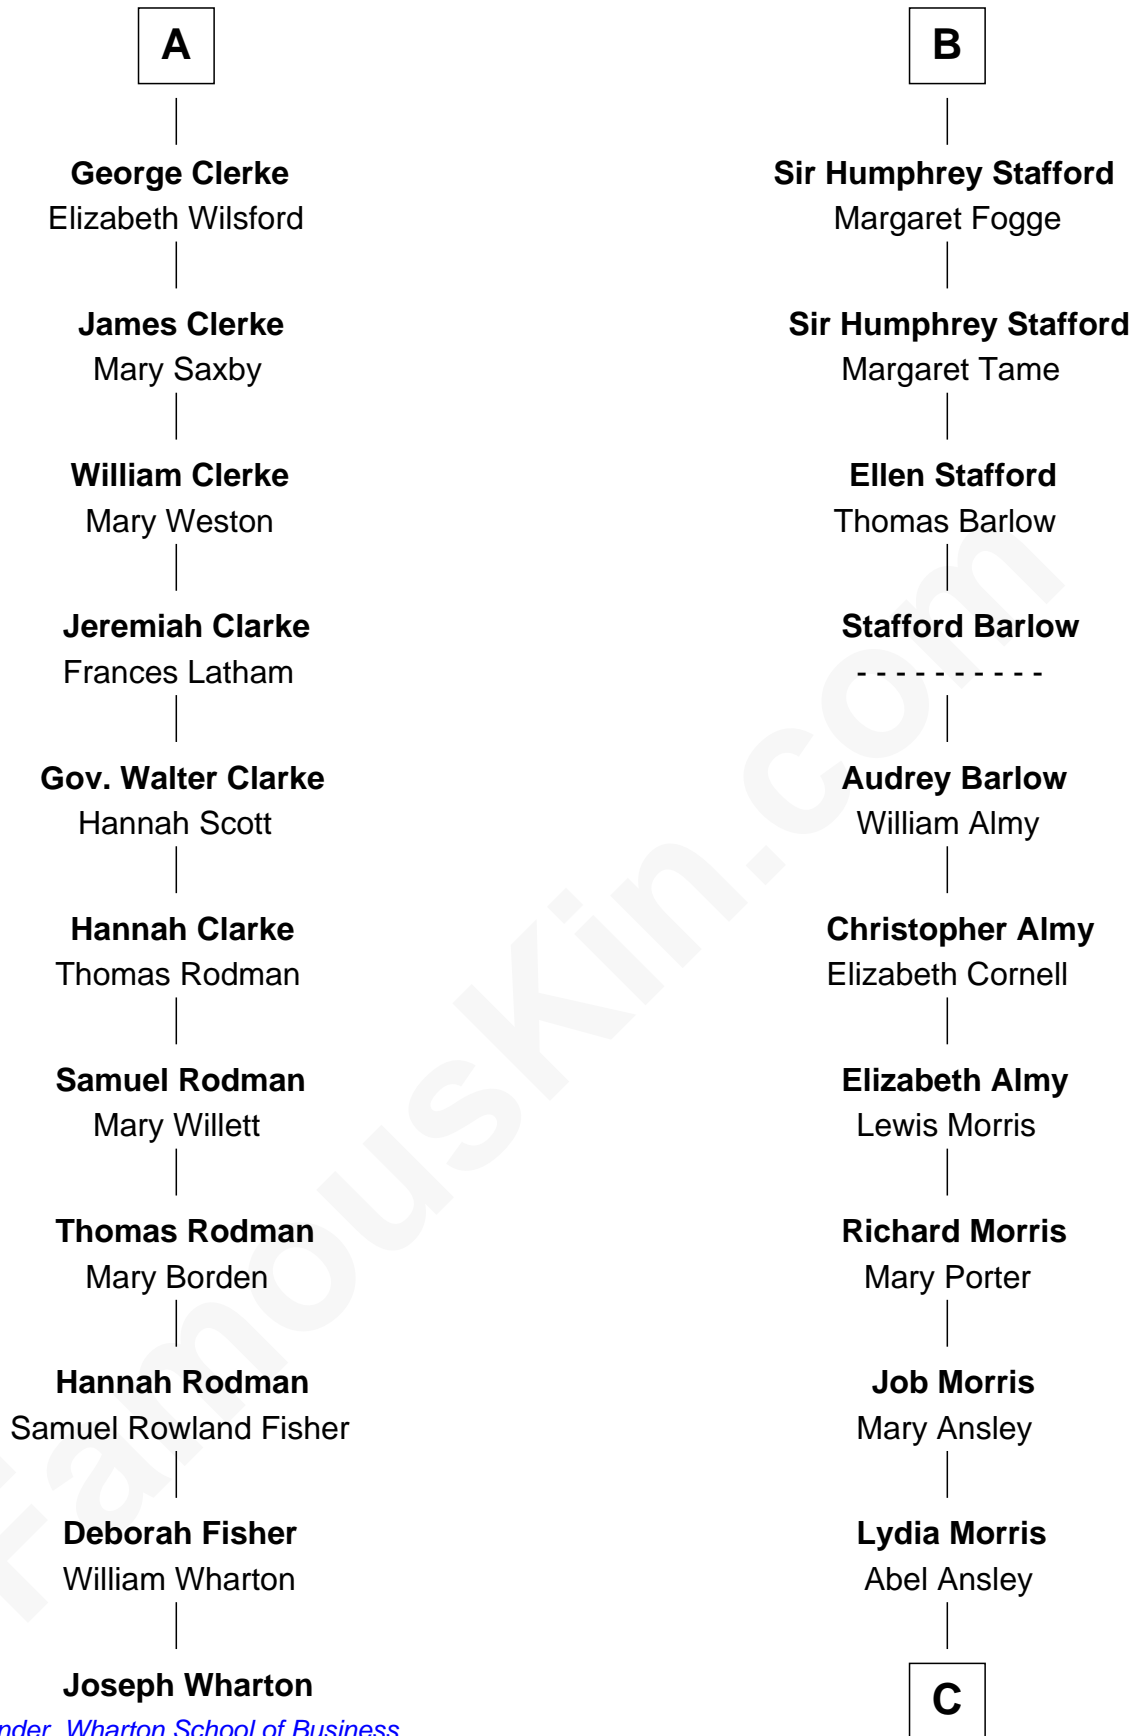

FamousKin.com

Relationship Chart of

Joseph Wharton

Founder of the Wharton School of Business

17th cousin 4 times removed of

Jimmy Carter

39th U.S. President

C

Ann Ansley

Wiley Carter

Littleberry Walker Carter

Mary Ann Diligent Seals

William Archibald Carter

Nina Pratt

Earl Carter

Lillian Gordy