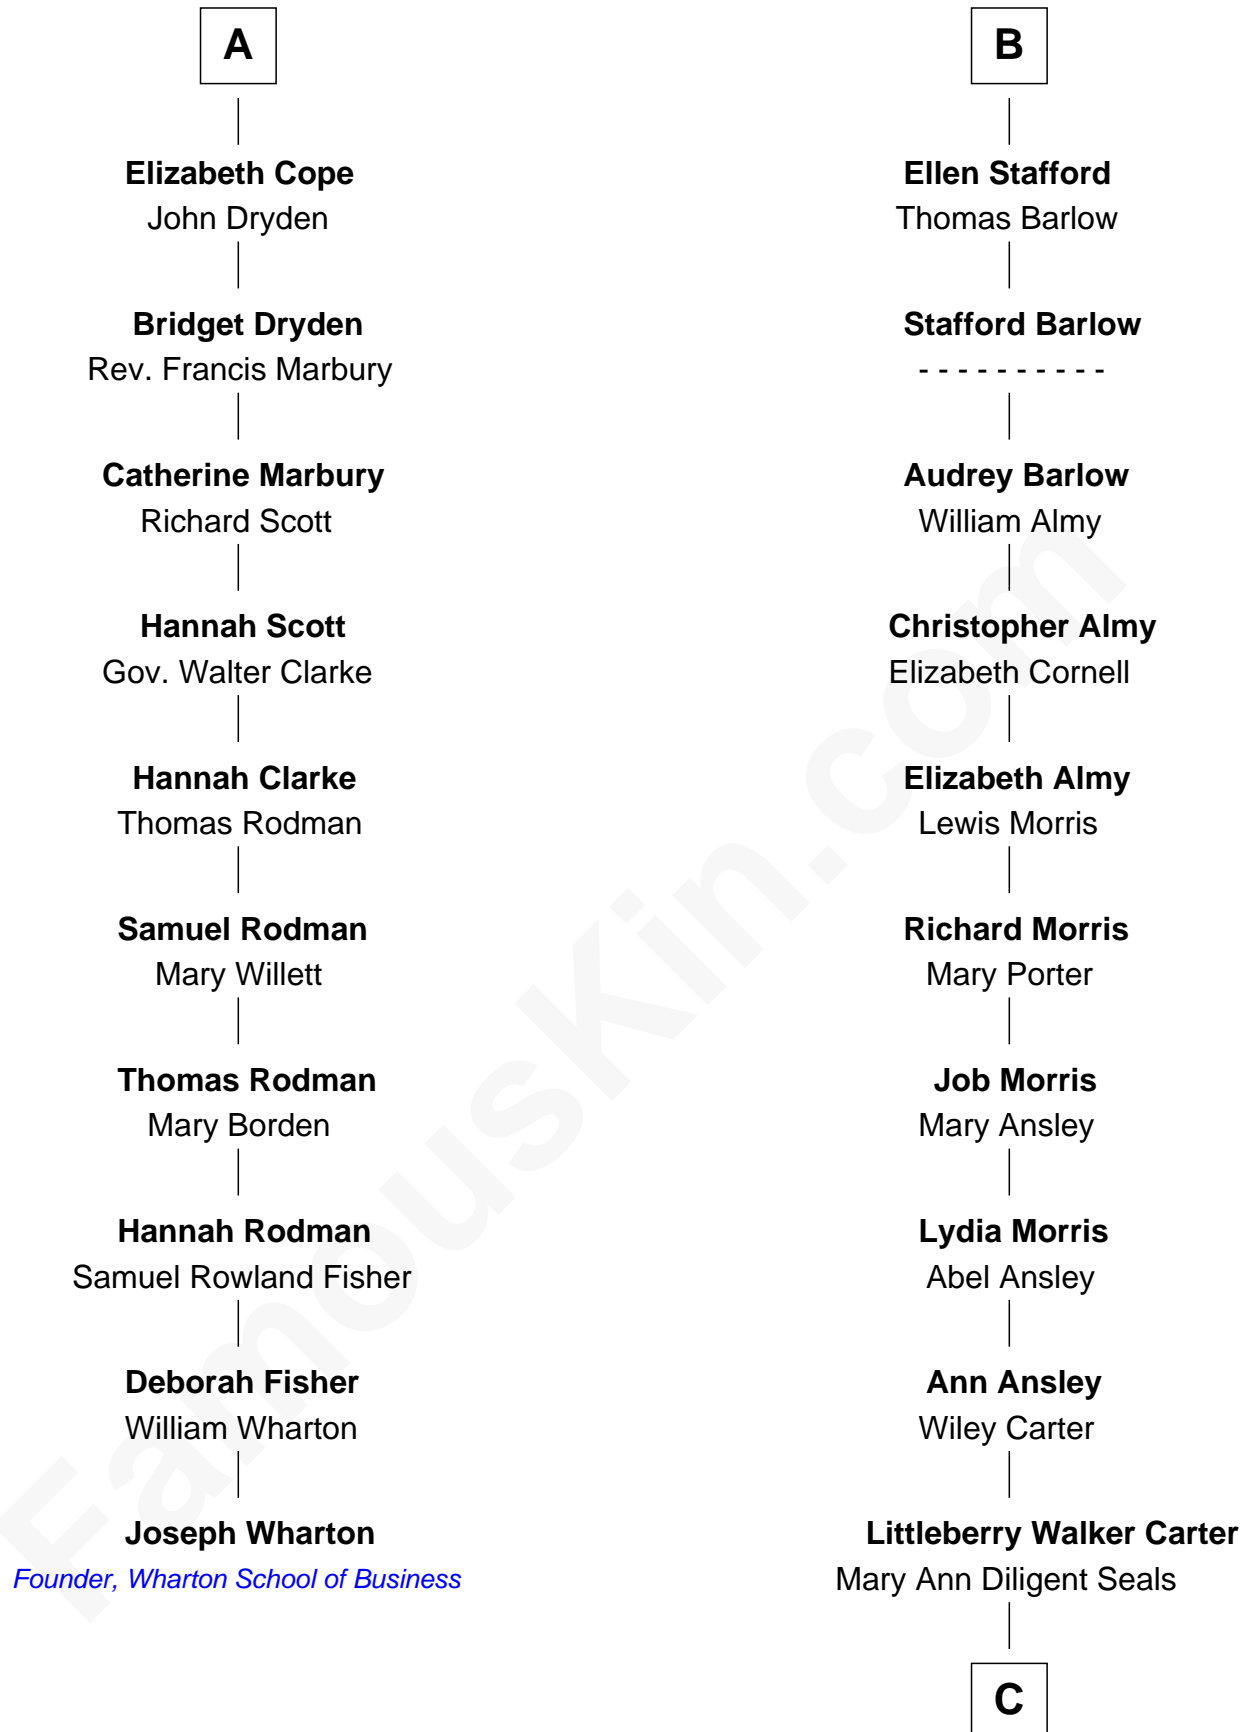

FamousKin.com

Relationship Chart of

Joseph Wharton

Founder of the Wharton School of Business

16th cousin 3 times removed of

Jimmy Carter
39th U.S. President

Ralph de Stafford

C

|
William Archibald Carter

Nina Pratt

|
Earl Carter

Lillian Gordy

|
Jimmy Carter

39th U.S. President

FamousKin.com