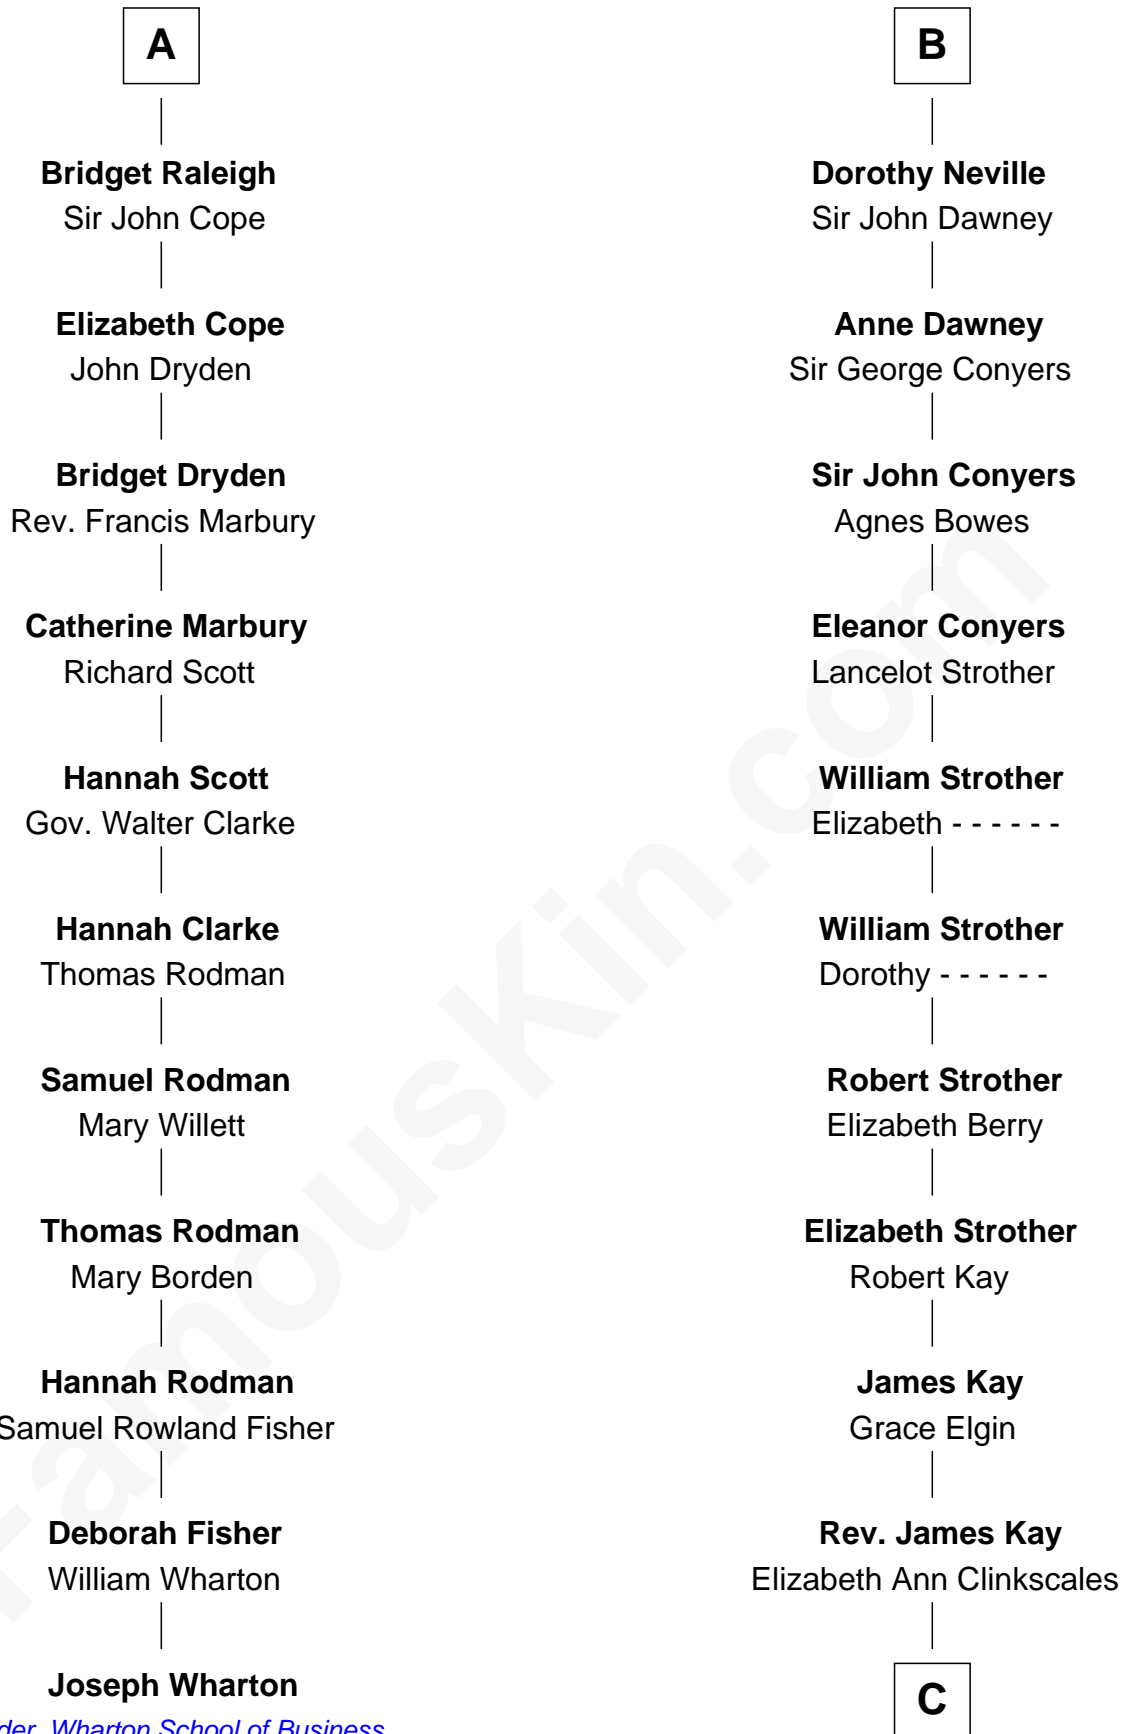

## Relationship Chart of

### Joseph Wharton

*Founder of the Wharton School of Business*

17th cousin 4 times removed of

**Jimmy Carter**  
*39th U.S. President*

**Edmund Fitzalan**  
Alice de Warenne

**C**

|  
**Mary Kay**

John Pratt

|  
**James E. Pratt**

Sophonra C. Cowan

|  
**Nina Pratt**

William Archibald Carter

|  
**Earl Carter**

Lillian Gordy

|  
**Jimmy Carter**

*39th U.S. President*