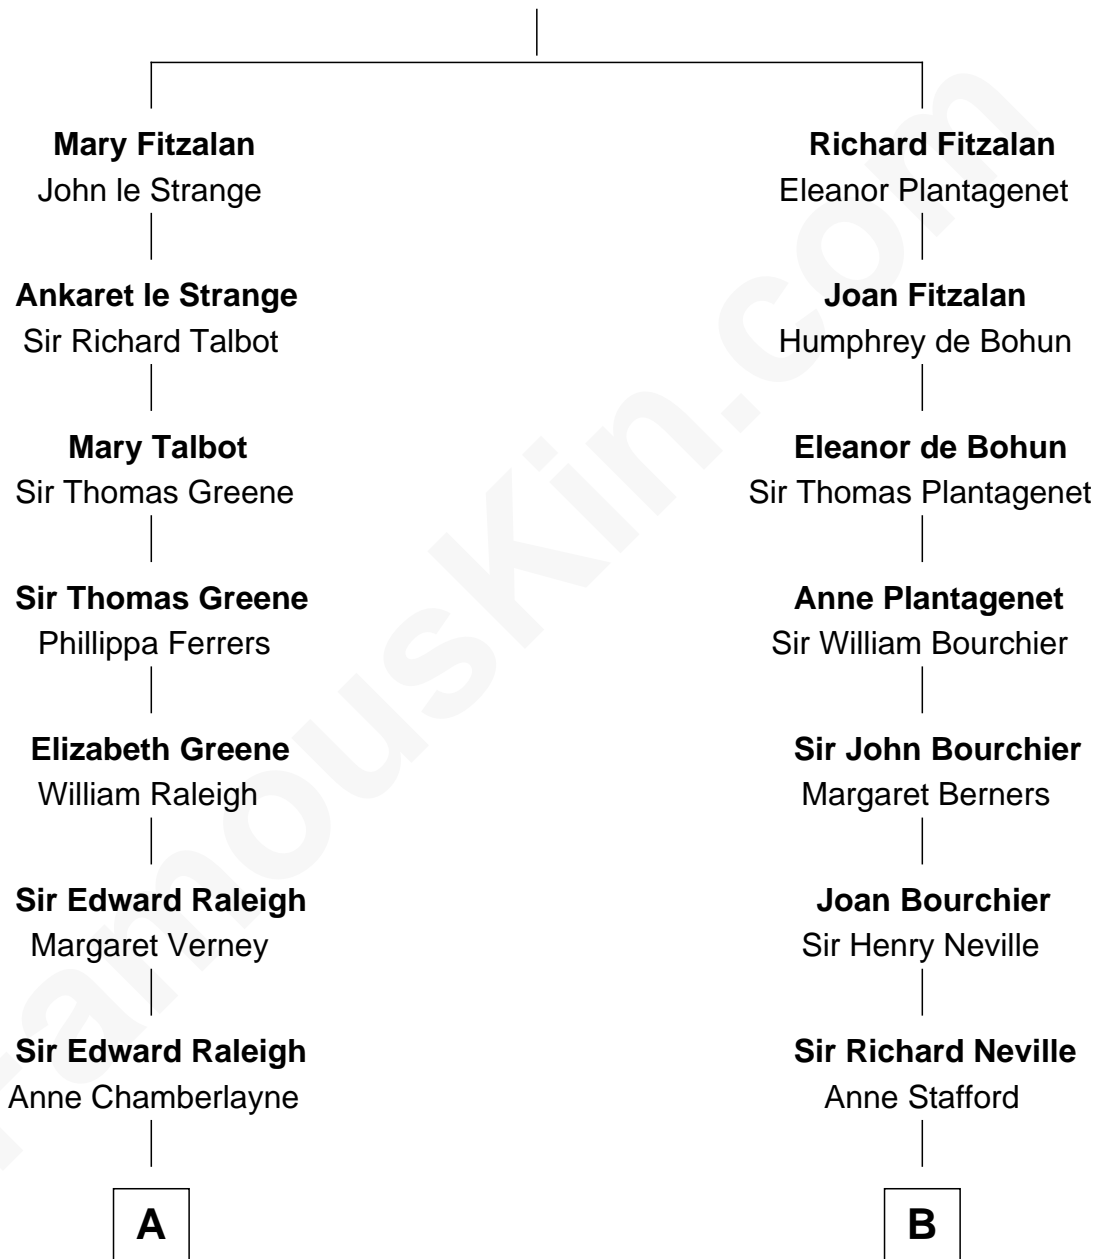

## Relationship Chart of

### Joseph Wharton

*Founder of the Wharton School of Business*

17th cousin 4 times removed of

**Jimmy Carter**  
*39th U.S. President*

**Edmund Fitzalan**  
Alice de Warenne

**C**

|  
**Mary Kay**

John Pratt

|  
**James E. Pratt**

Sophonra C. Cowan

|  
**Nina Pratt**

William Archibald Carter

|  
**Earl Carter**

Lillian Gordy

|  
**Jimmy Carter**

*39th U.S. President*